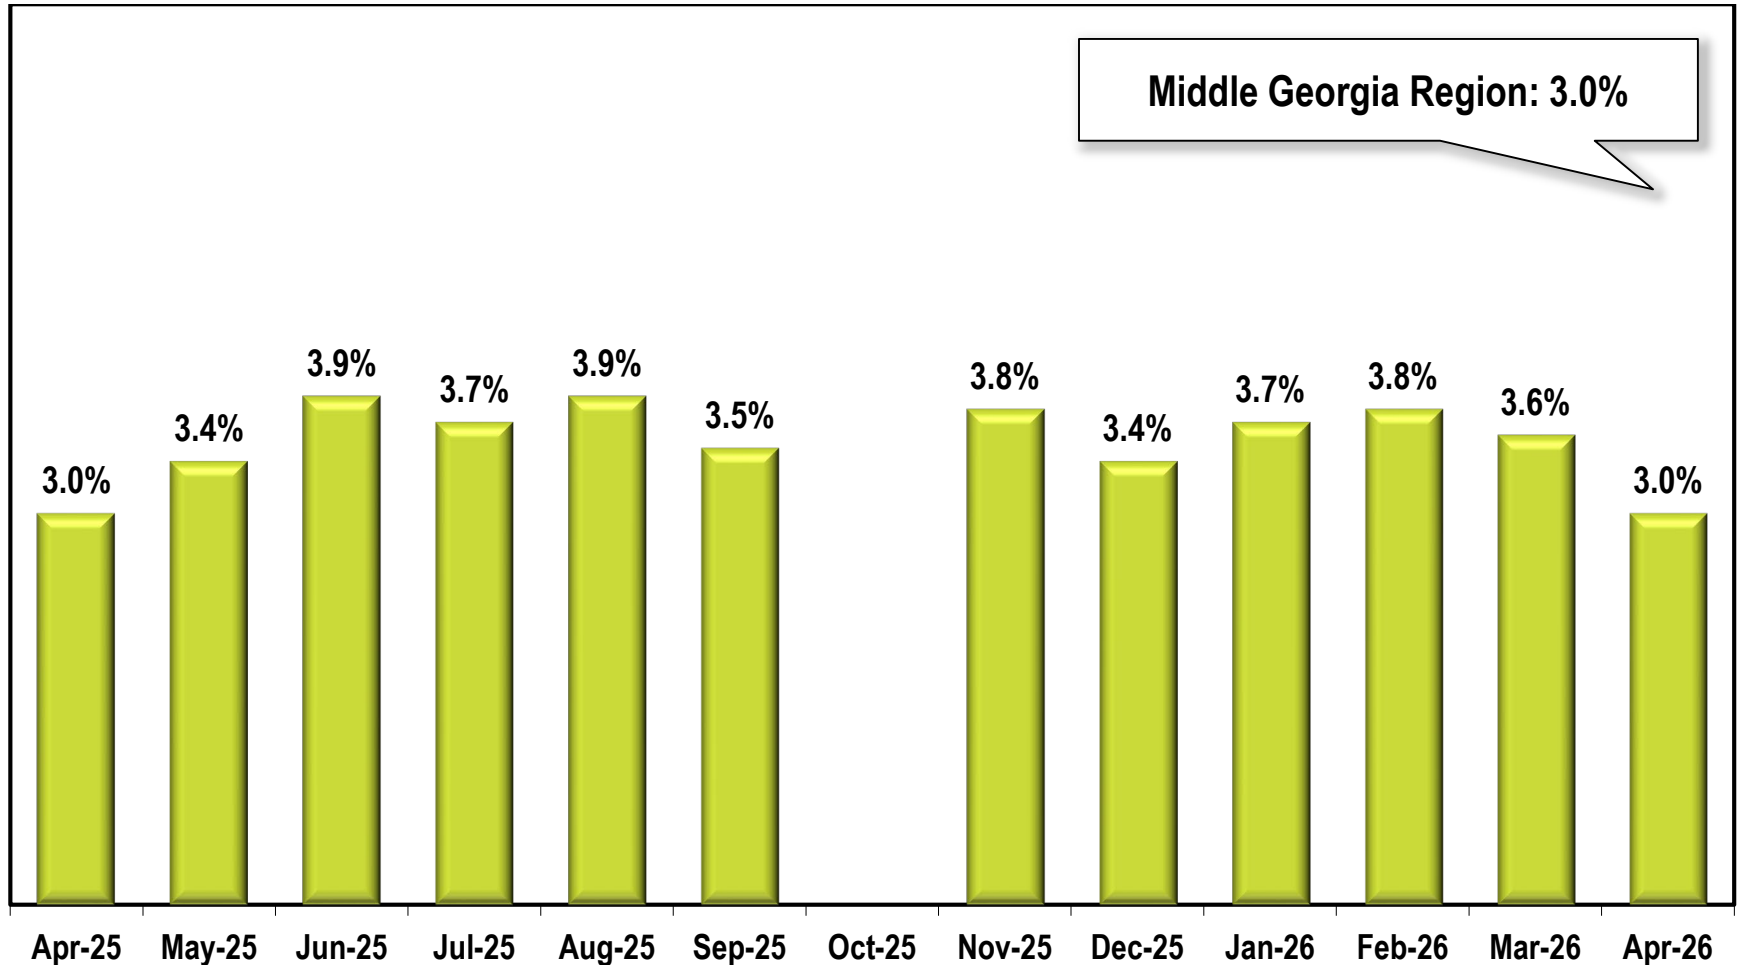

Middle Georgia Region Unemployment Rate

(Not Seasonally Adjusted)

Due to lapse in appropriations, October 2025 data is missing.

Note: Middle Georgia Region includes Baldwin, Bibb, Crawford, Houston, Jones, Monroe, Pulaski, Peach, Putnam, Twiggs, and Wilkinson counties.