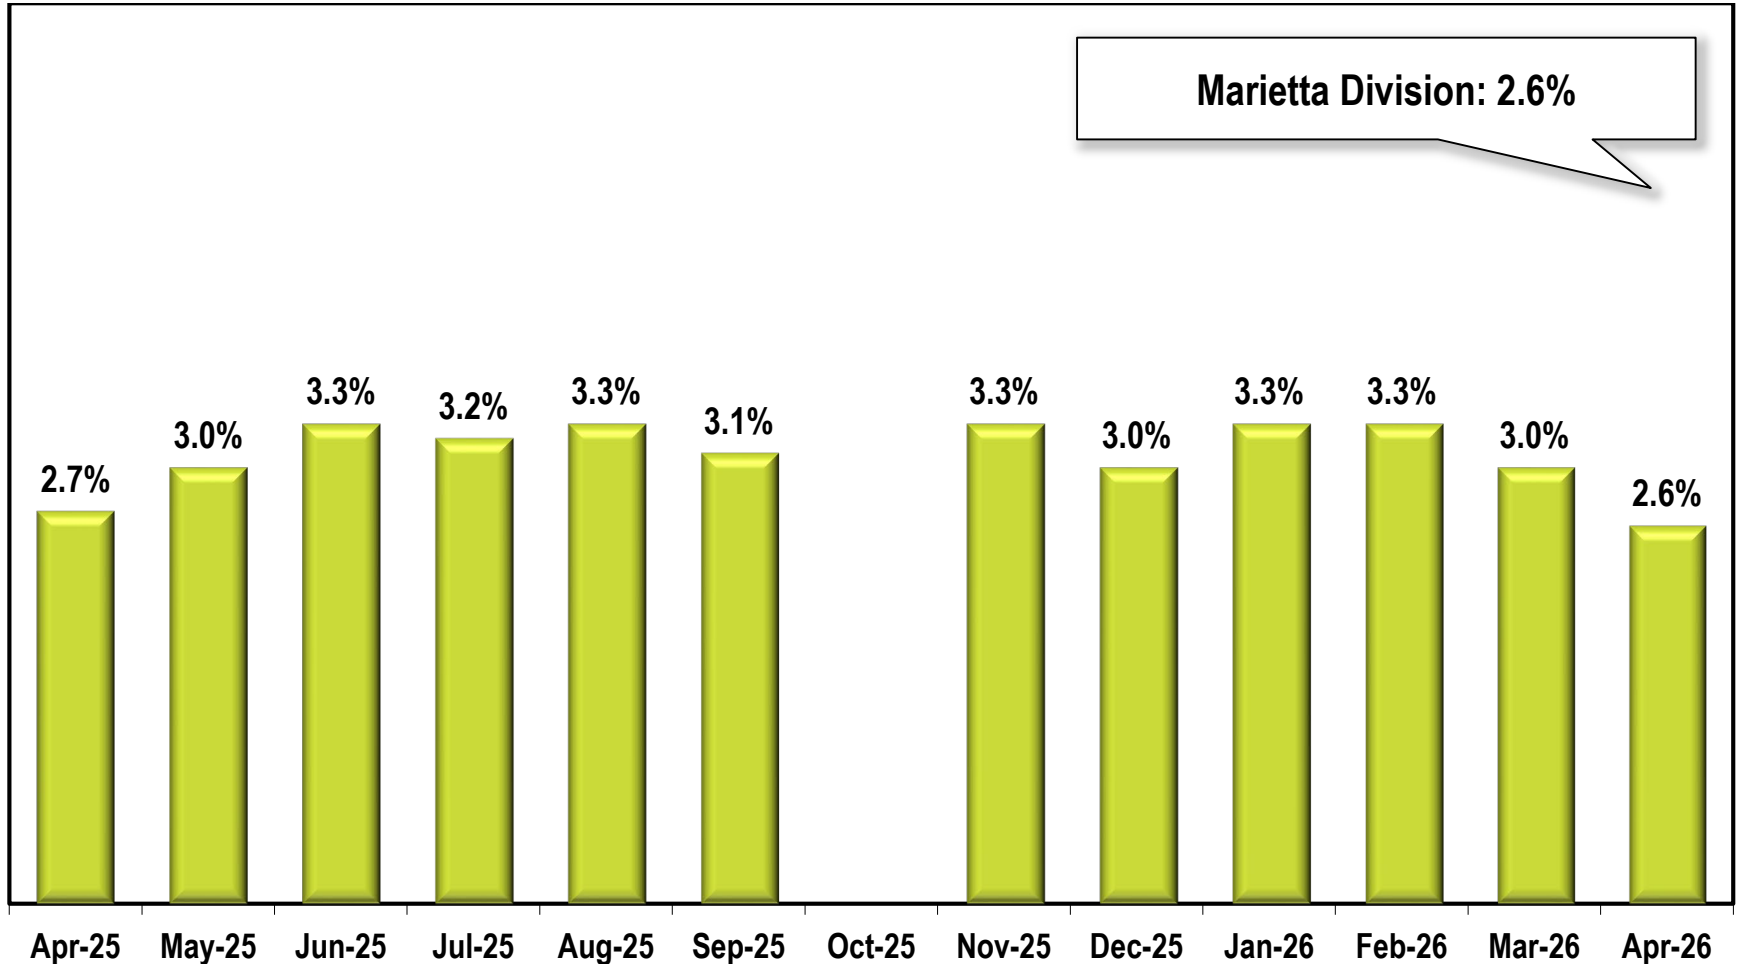

# Marietta Division Unemployment Rate

(Not Seasonally Adjusted)

Due to lapse in appropriations, October 2025 data is missing.

Note: Marietta Division includes Bartow, Cherokee, Cobb, Haralson, and Paulding counties