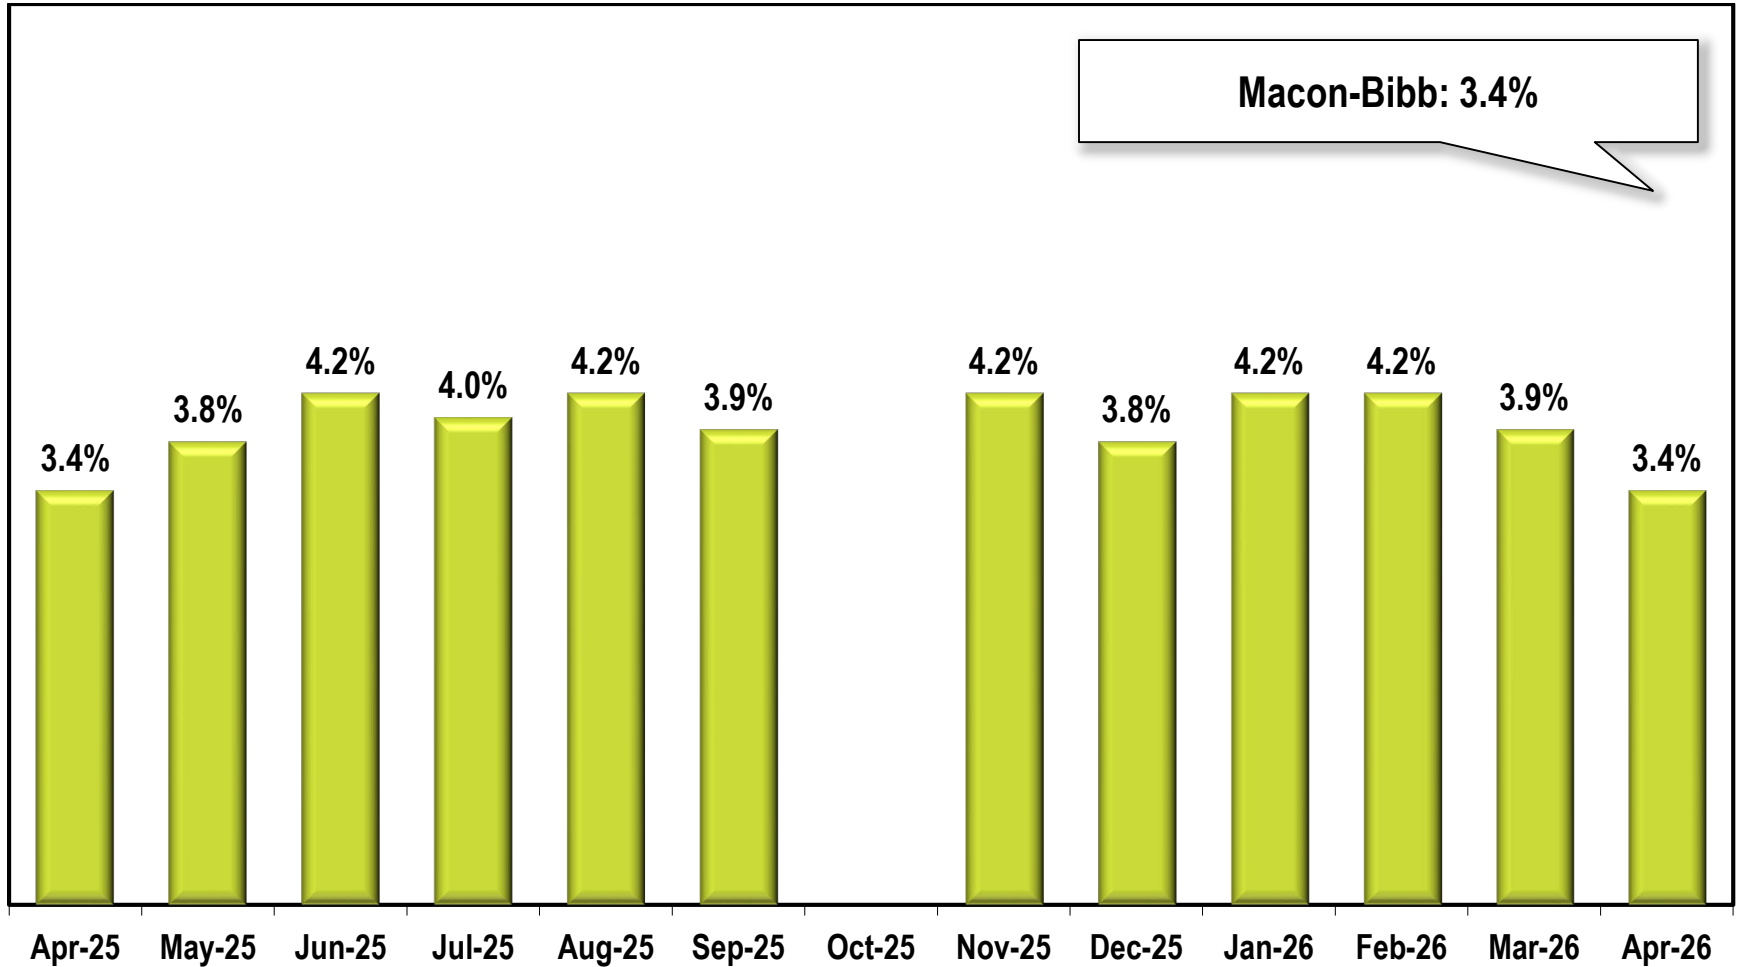

Macon-Bibb Area Unemployment Rate

(Not Seasonally Adjusted)

Due to lapse in appropriations, October 2025 data is missing.

Note: Macon-Bibb County Area includes Bibb, Crawford, Jones, Monroe, and Twiggs counties.