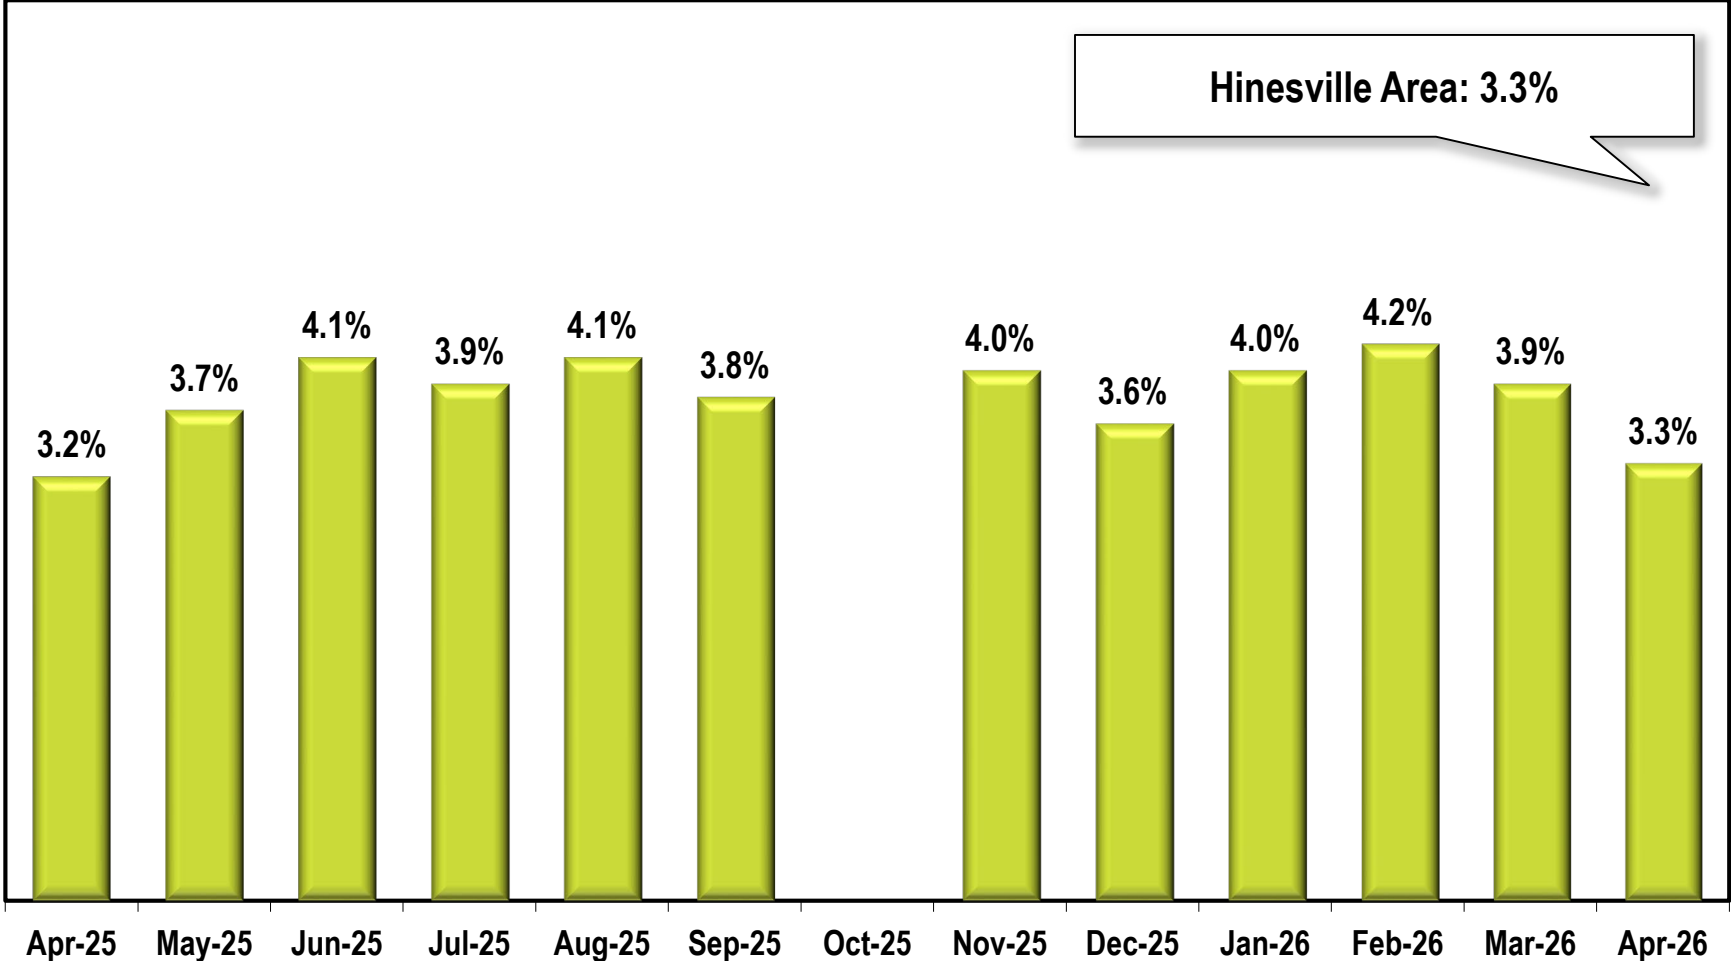

Hinesville Area Unemployment Rate

(Not Seasonally Adjusted)

Due to lapse in appropriations, October 2025 data is missing.

Note: Hinesville Area includes Liberty and Long counties.

Source: Georgia Department of Labor – Bárbara Rivera Holmes, Commissioner