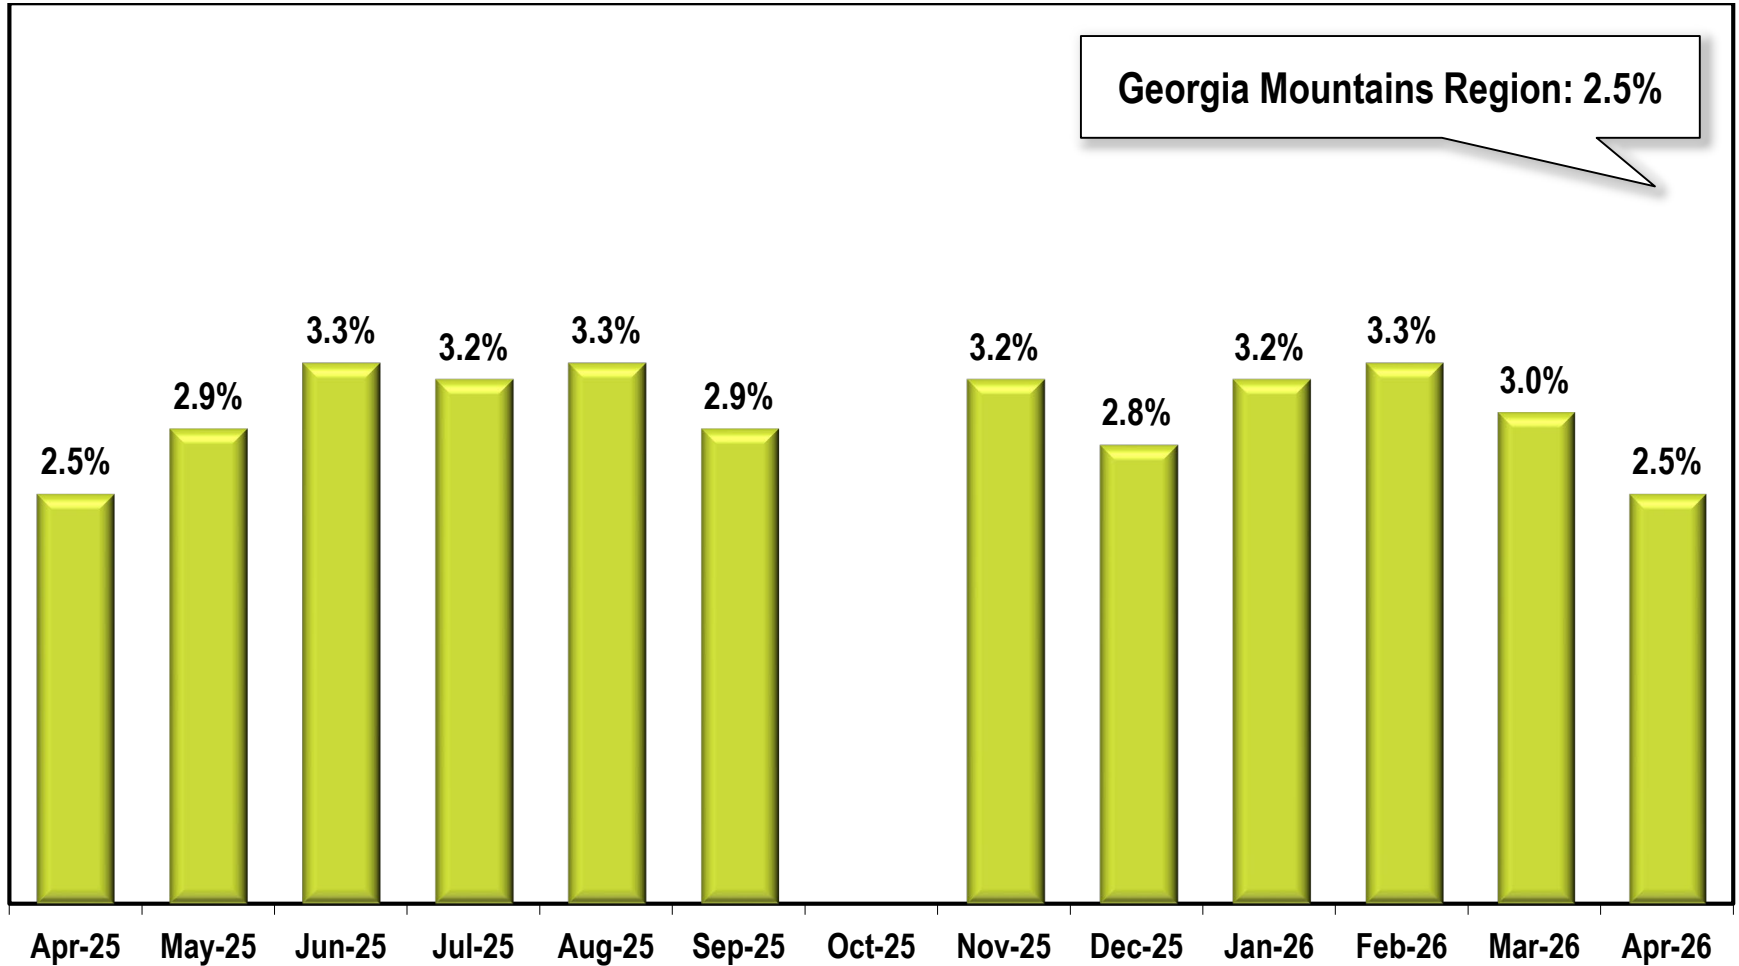

Georgia Mountains Region Unemployment Rate

(Not Seasonally Adjusted)

Due to lapse in appropriations, October 2025 data is missing.

Note: Georgia Mountains Region includes Banks, Dawson, Franklin, Habersham, Hall, Hart, Lumpkin, Rabun, Stephens, Towns, Union, and White counties.