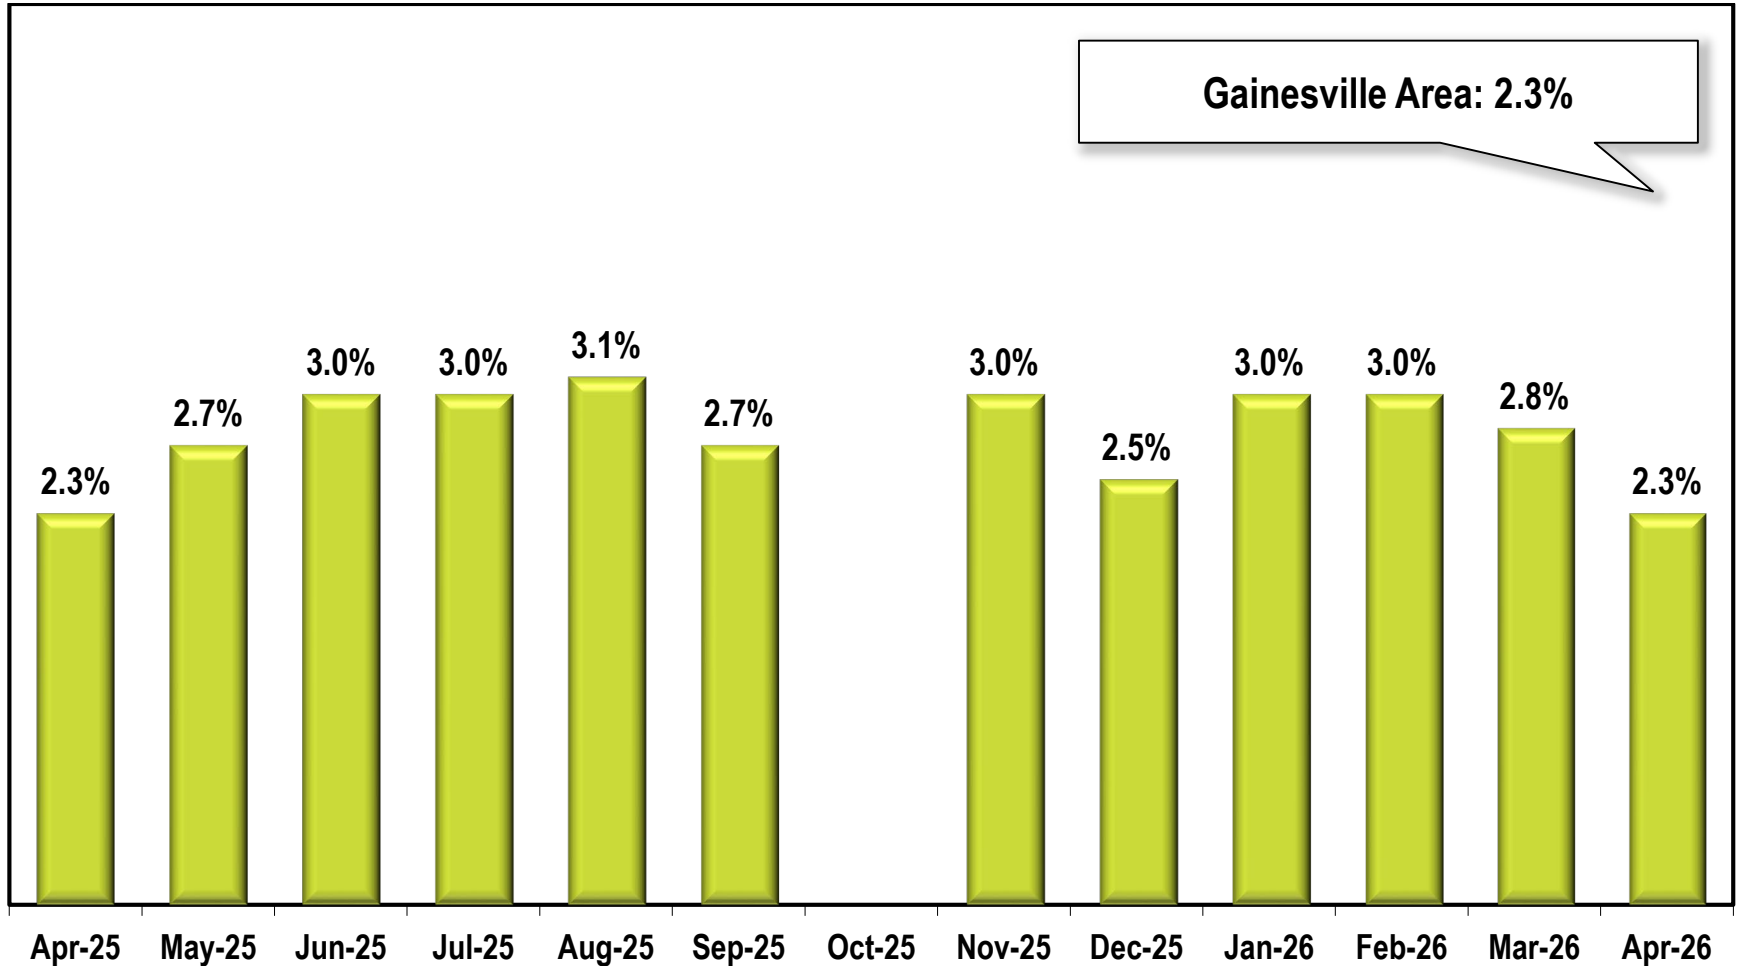

# Gainesville Area Unemployment Rate

(Not Seasonally Adjusted)

Due to lapse in appropriations, October 2025 data is missing.

Note: Gainesville Area includes Hall County.

Source: Georgia Department of Labor – Bárbara Rivera Holmes, Commissioner