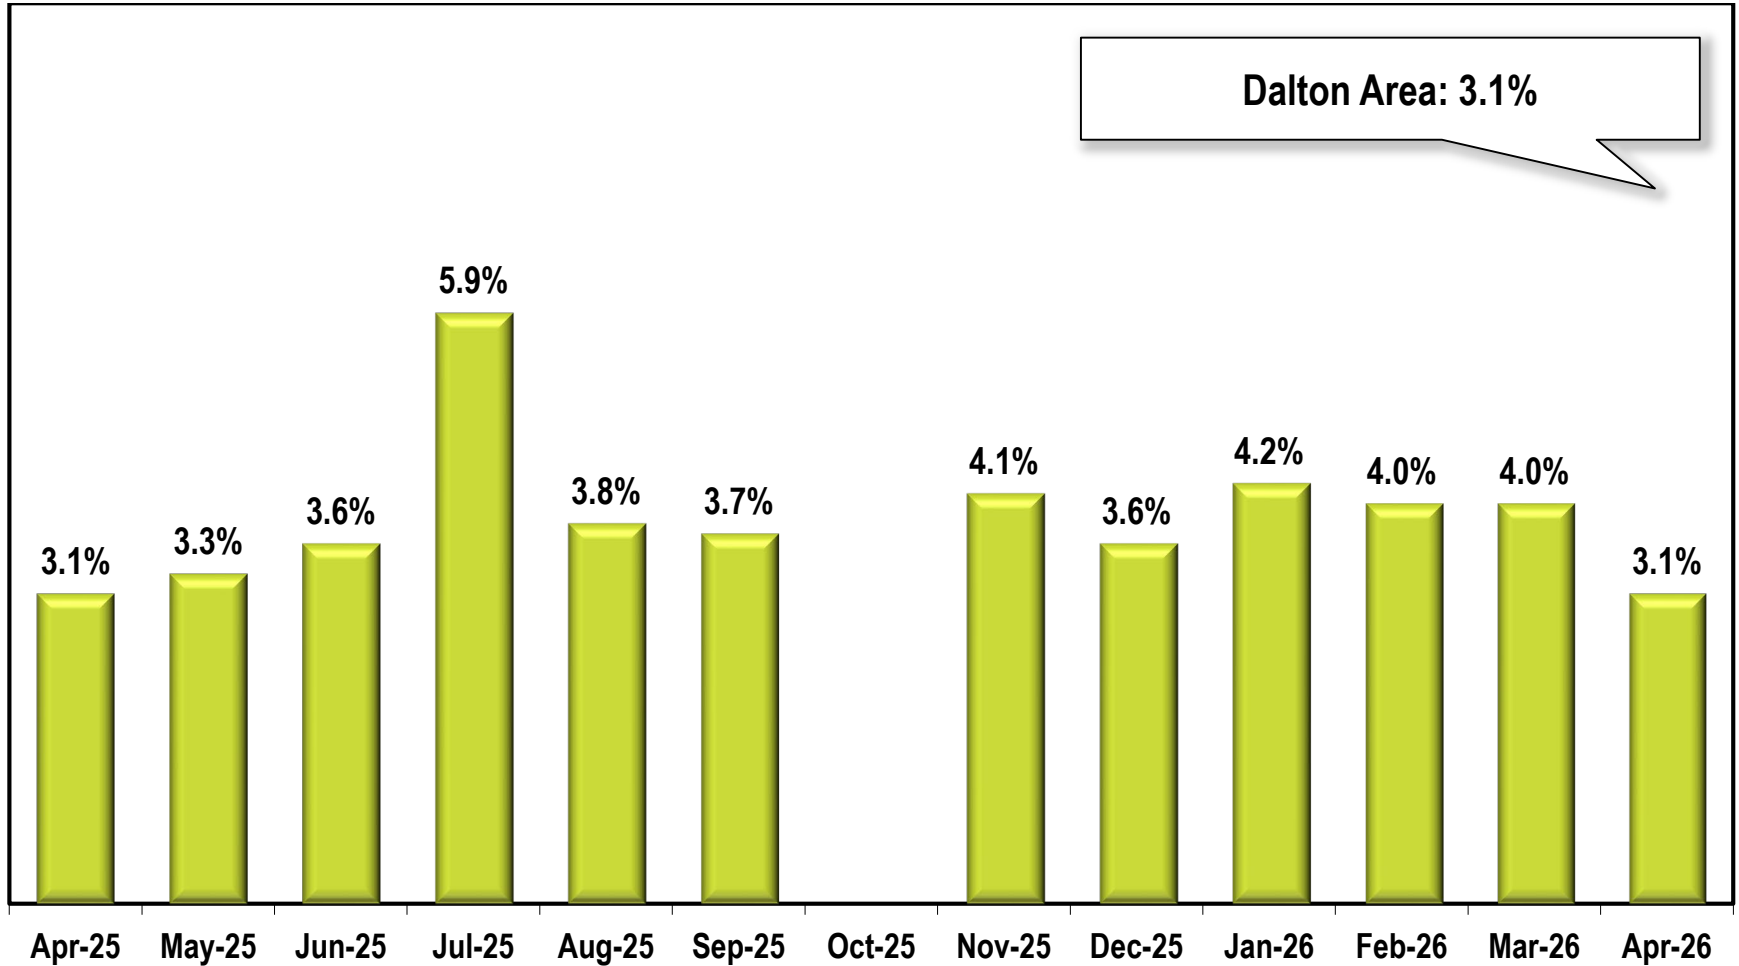

Dalton Area Unemployment Rate

(Not Seasonally Adjusted)

Due to lapse in appropriations, October 2025 data is missing.

Note: Dalton Area includes Murray and Whitfield counties.

Source: Georgia Department of Labor – Bárbara Rivera Holmes, Commissioner