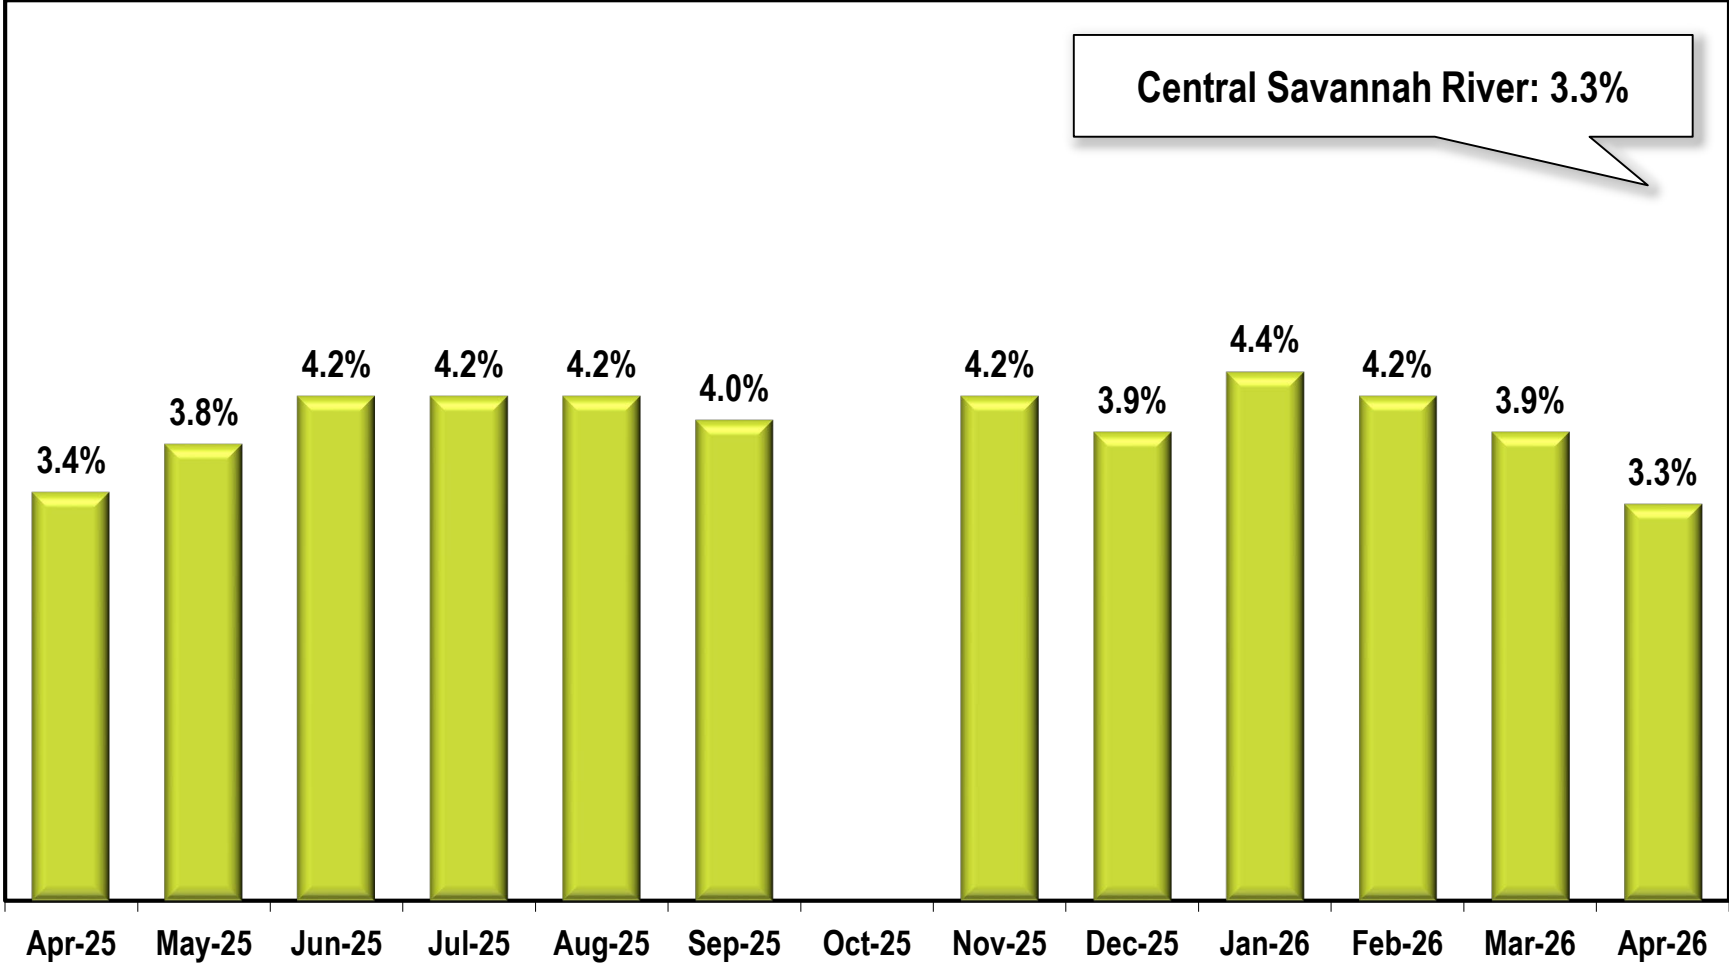

Central Savannah River Area Unemployment Rate

(Not Seasonally Adjusted)

Due to lapse in appropriations, October 2025 data is missing.

Note: Central Savannah River Region includes Burke, Columbia, Glascock, Hancock, Jefferson, Jenkins, McDuffie, Richmond, Taliaferro, Warren, Washington, and Wilkes counties.