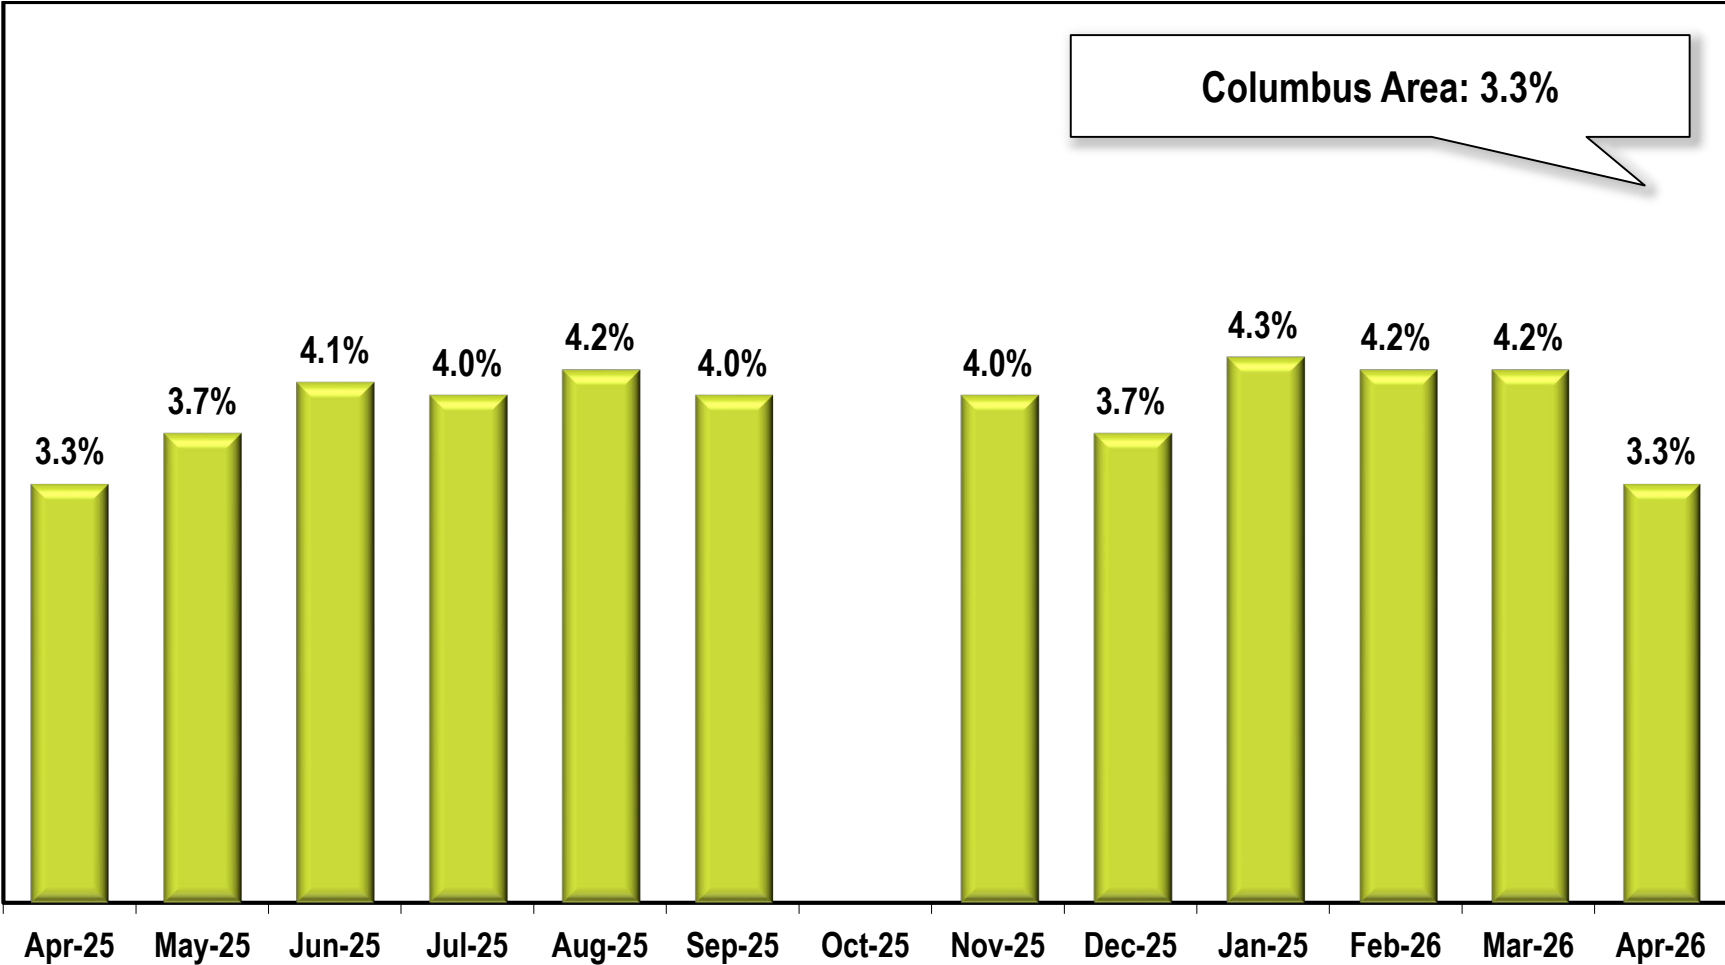

Columbus Area Unemployment Rate

(Not Seasonally Adjusted)

Due to lapse in appropriations, October 2025 data is missing.

Note: Columbus Area includes Chattahoochee, Harris, Marion, Muscogee, Stewart, and Russell (Alabama) counties.