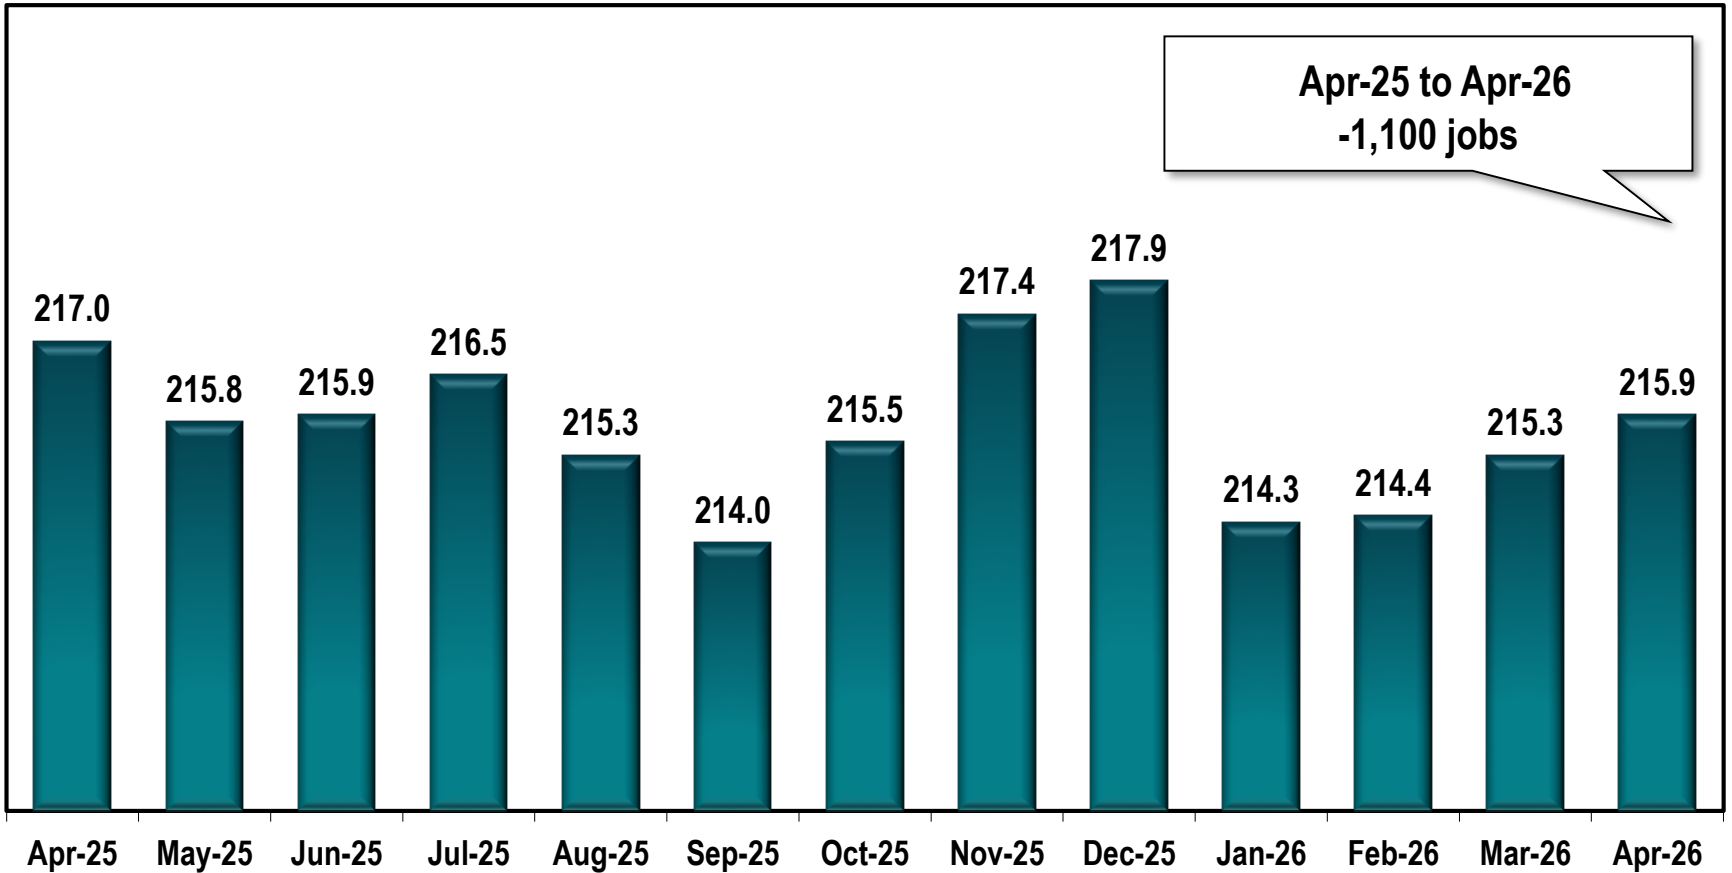

# Savannah MSA Employment

(In Thousands)

Note: Savannah MSA includes Bryan, Chatham and Effingham counties.

Source: Georgia Department of Labor - Bárbara Rivera Holmes, Commissioner