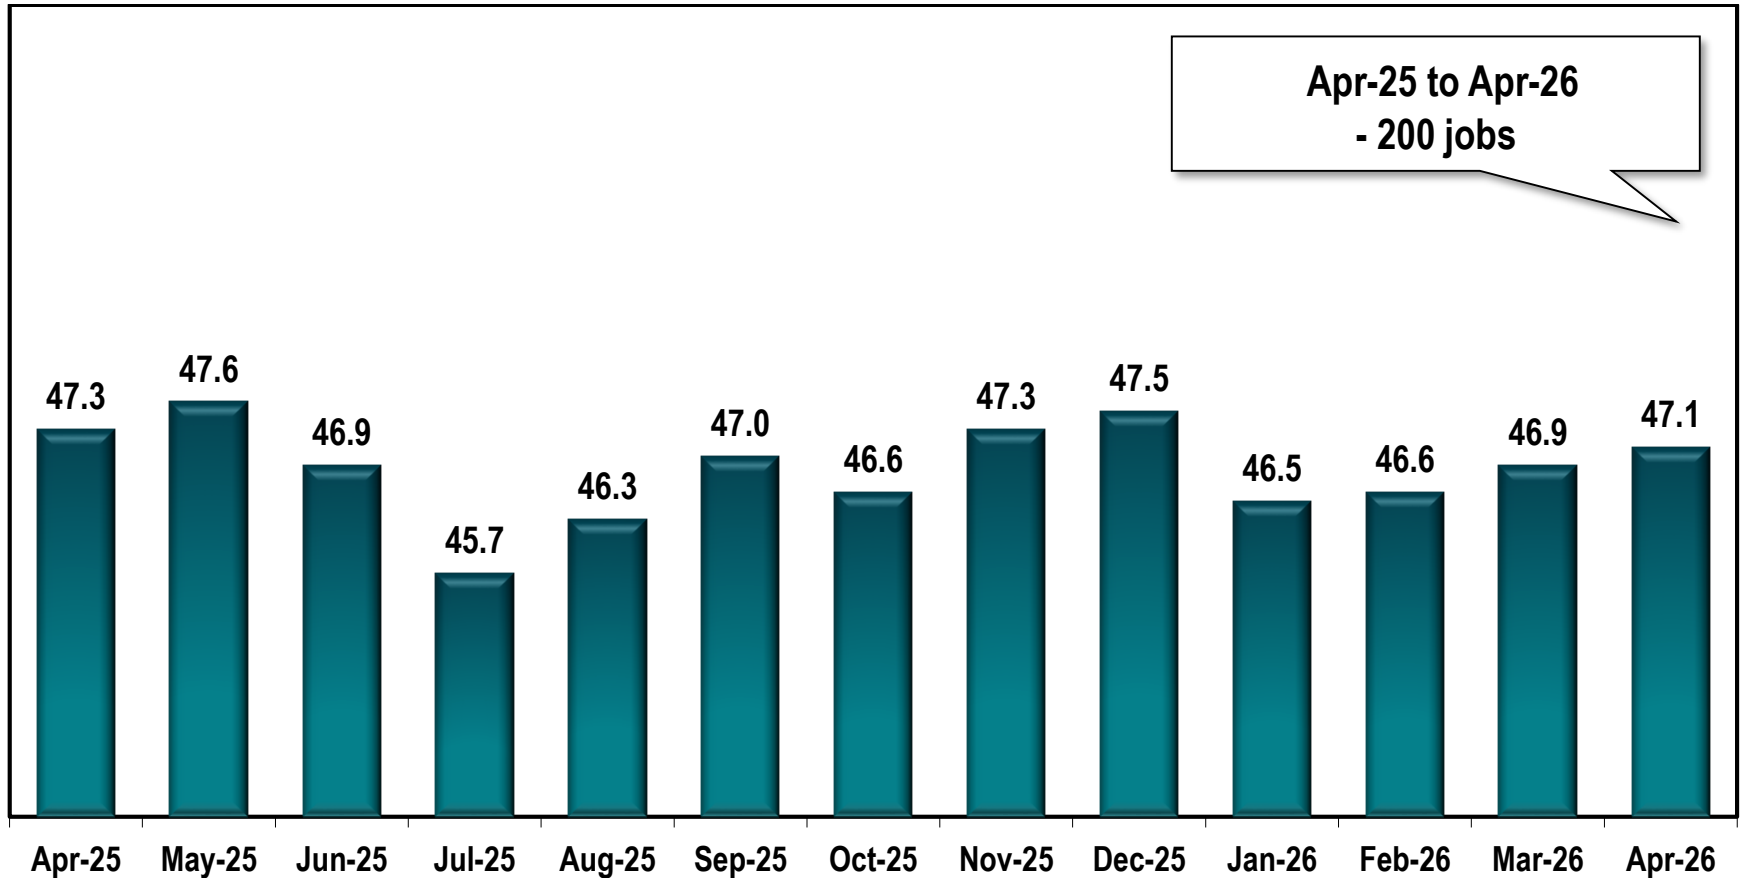

Rome MSA Employment

(In Thousands)

Note: Rome MSA comprises Floyd county.

Source: Georgia Department of Labor - Bárbara Rivera Holmes, Commissioner