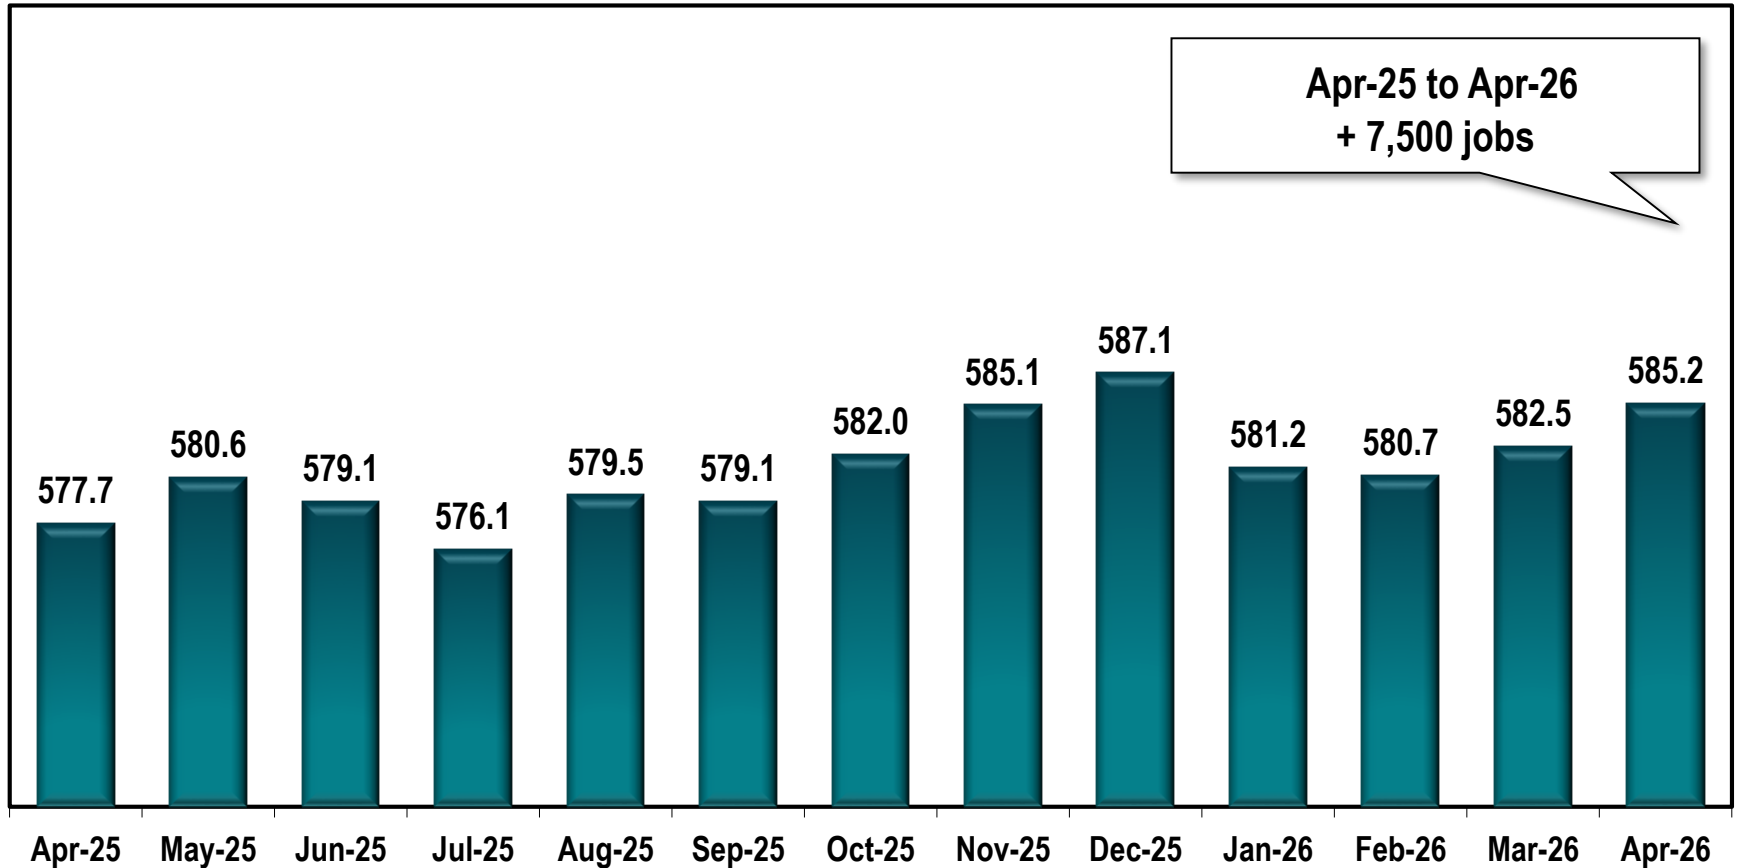

# Marietta MD Employment

(In Thousands)

Note: Marietta MD includes Bartow, Cherokee, Cobb, Haralson and Paulding counties.

Source: Georgia Department of Labor - Bárbara Rivera Holmes, Commissioner