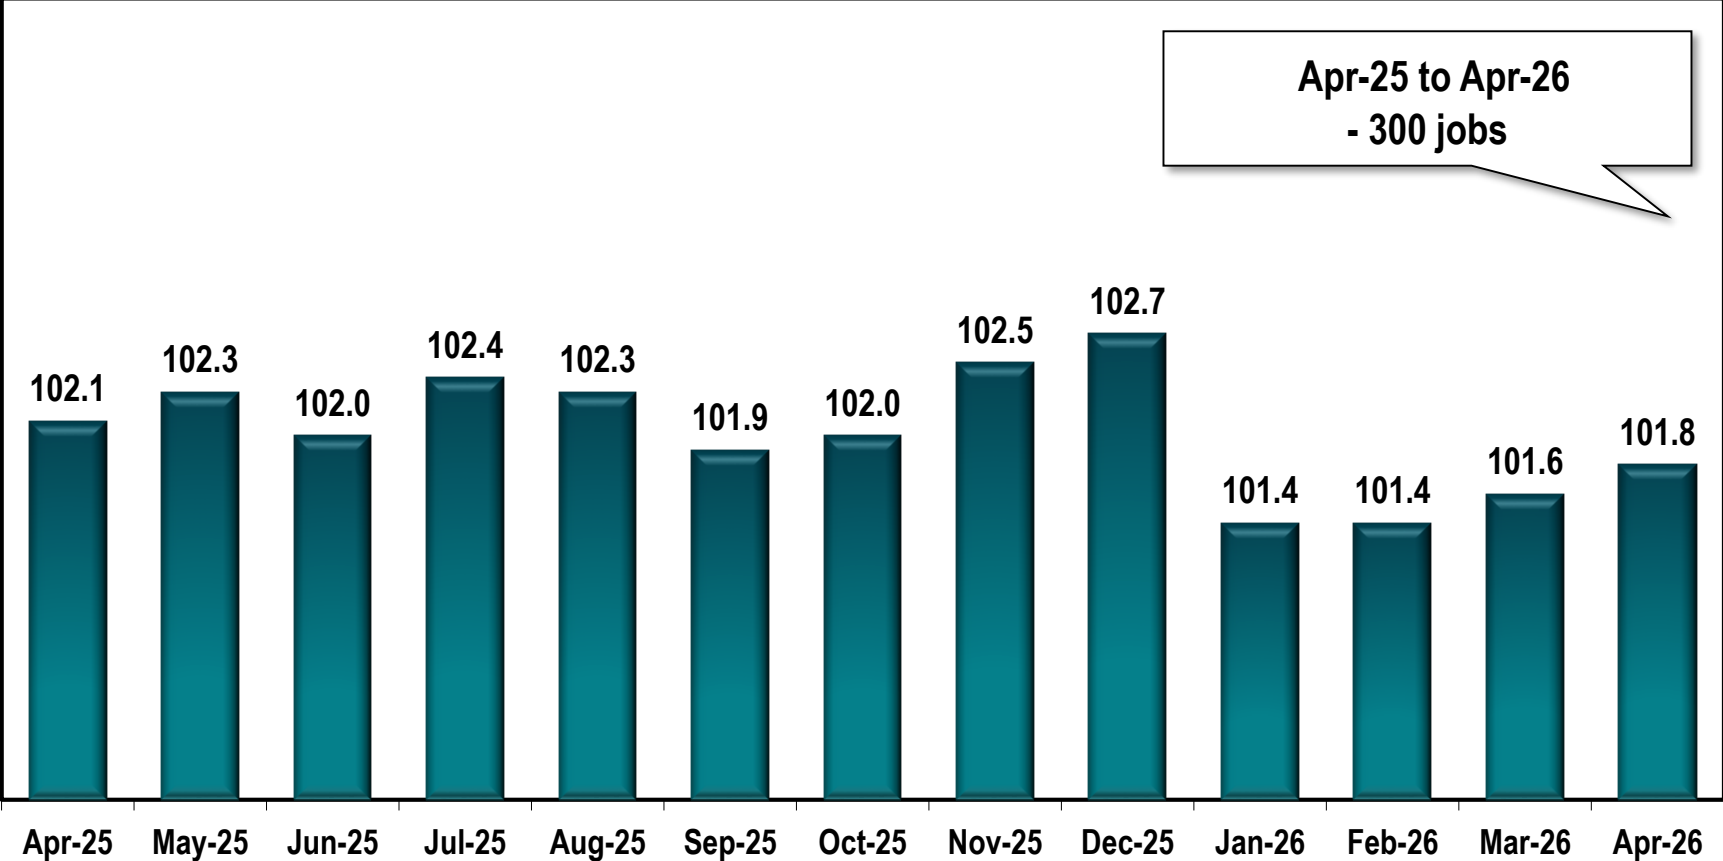

Macon-Bibb MSA Employment

(In Thousands)

Note: Macon MSA includes Bibb, Crawford, Jones, Monroe and Twiggs counties.

Source: Georgia Department of Labor - Bárbara Rivera Holmes, Commissioner