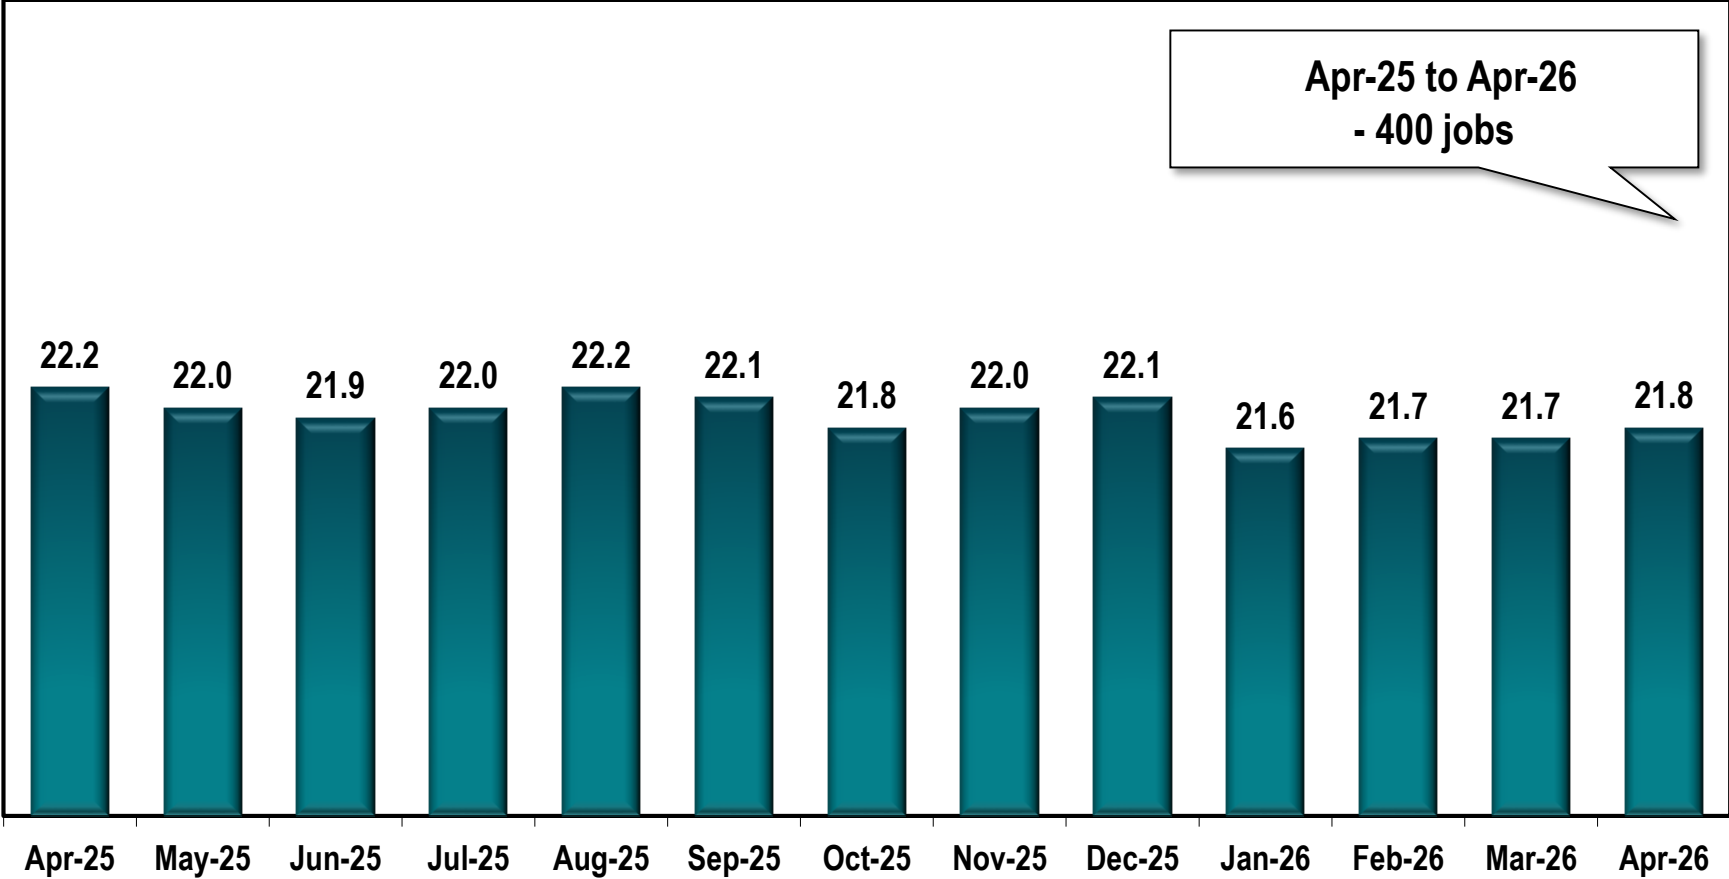

Hinesville MSA Employment

(In Thousands)

Note: Hinesville MSA includes Liberty and Long counties.

Source: Georgia Department of Labor - Bárbara Rivera Holmes, Commissioner