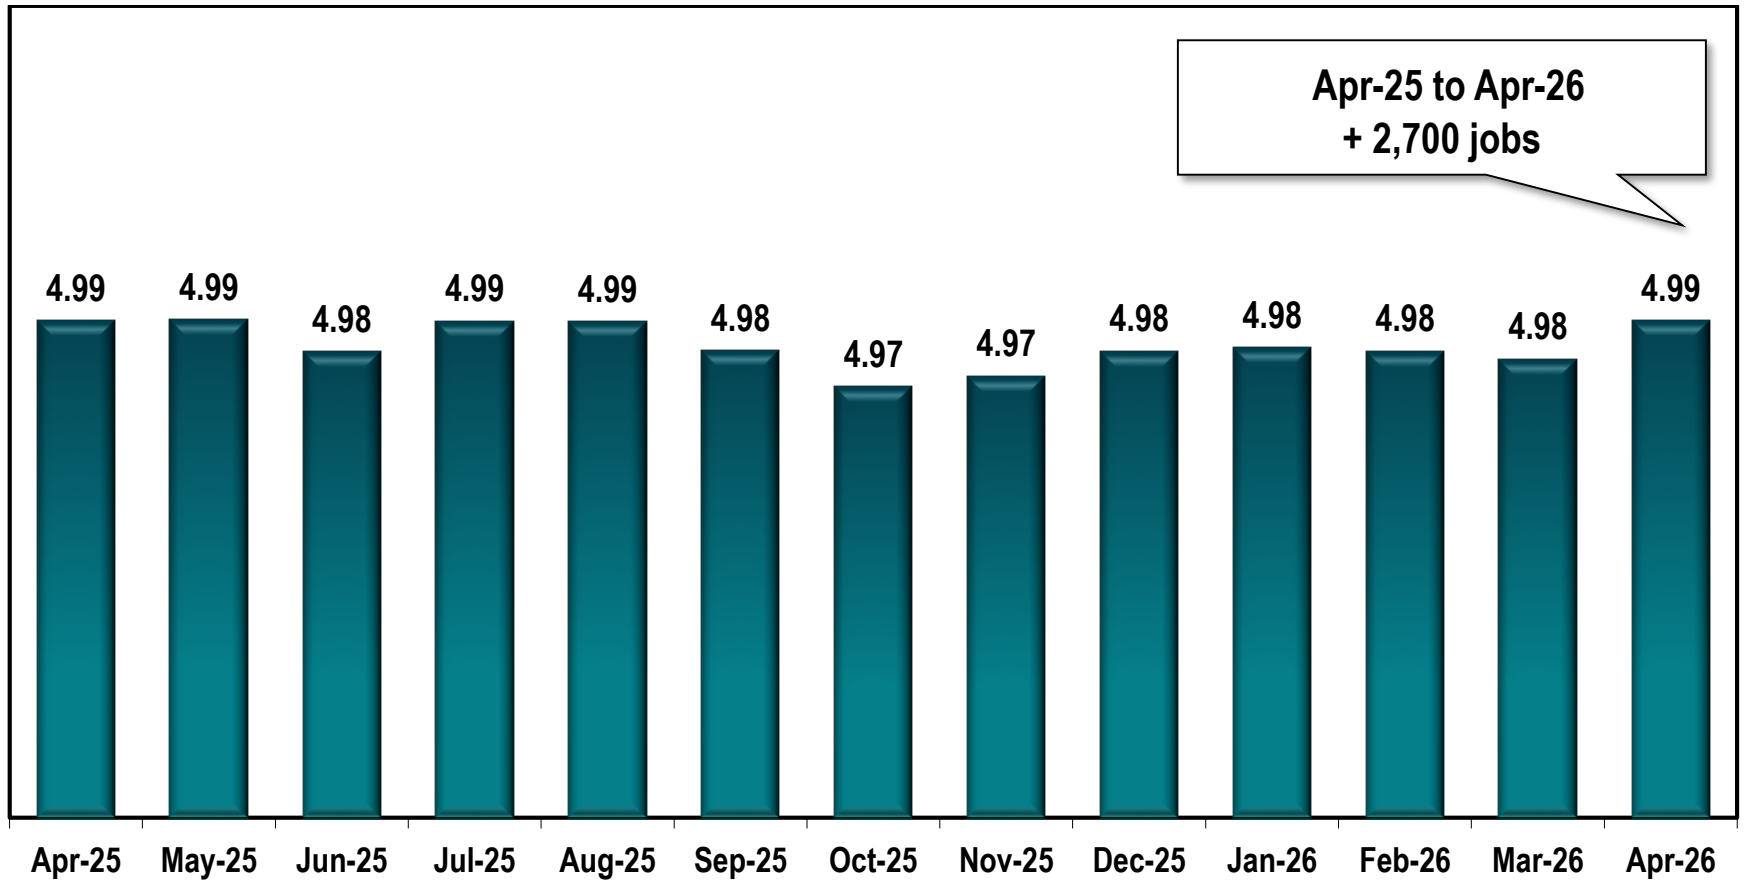

# Georgia Employment

Seasonally Adjusted  
(In Millions)

Source: Georgia Department of Labor - Bárbara Rivera Holmes, Commissioner