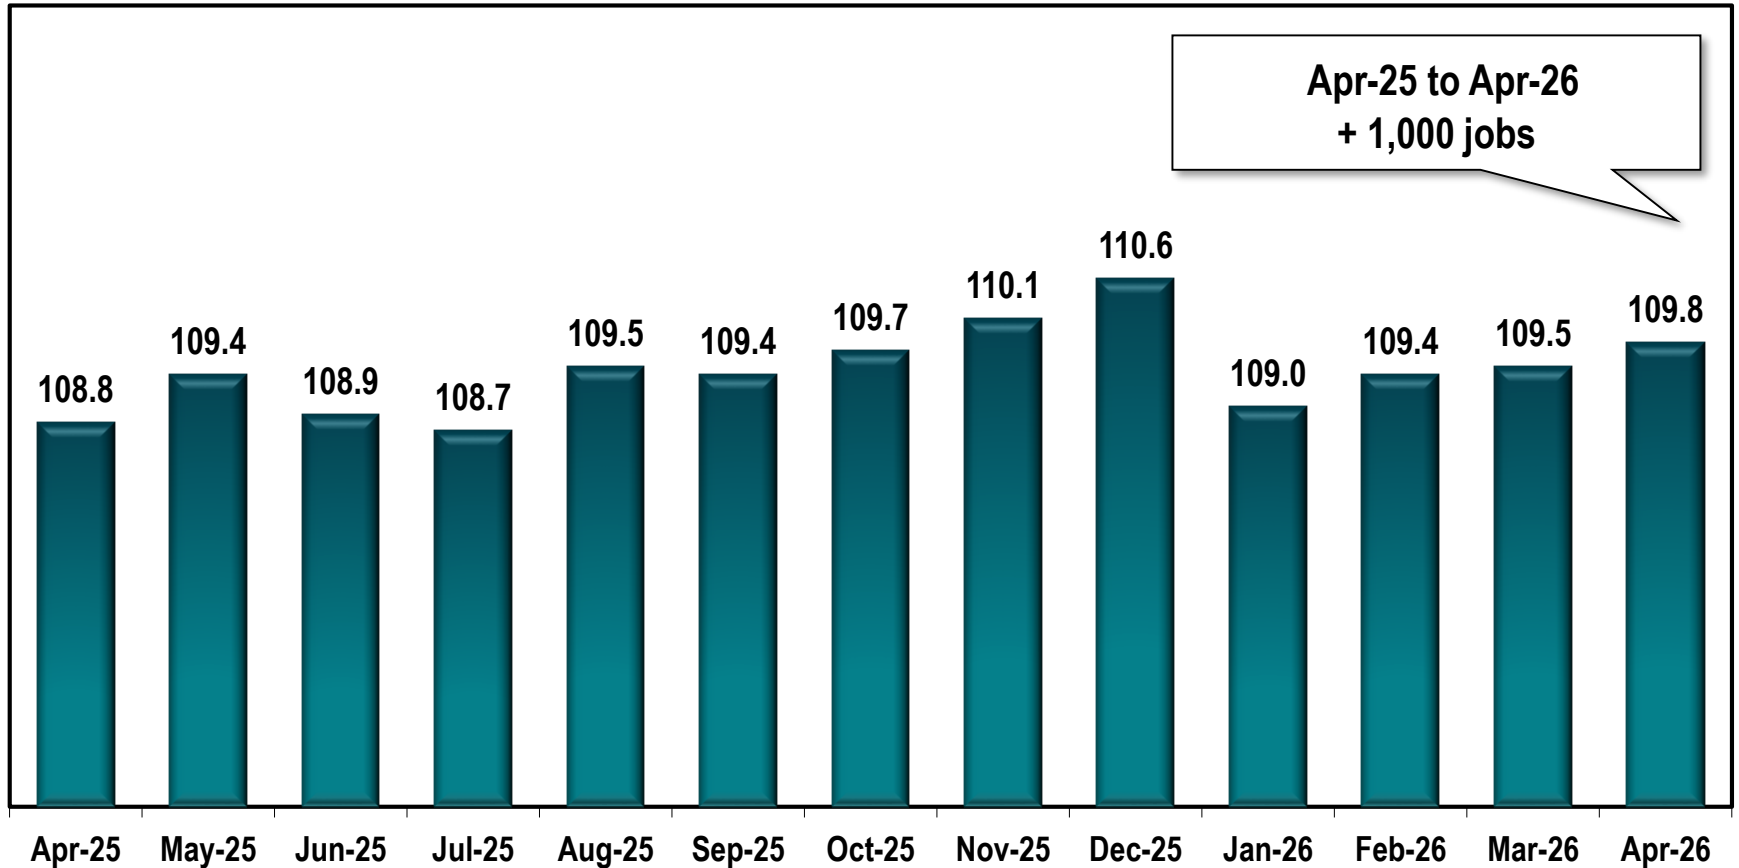

# Gainesville MSA Employment

(In Thousands)

Note: Gainesville MSA comprises Hall county.

Source: Georgia Department of Labor - Bárbara Rivera Holmes, Commissioner