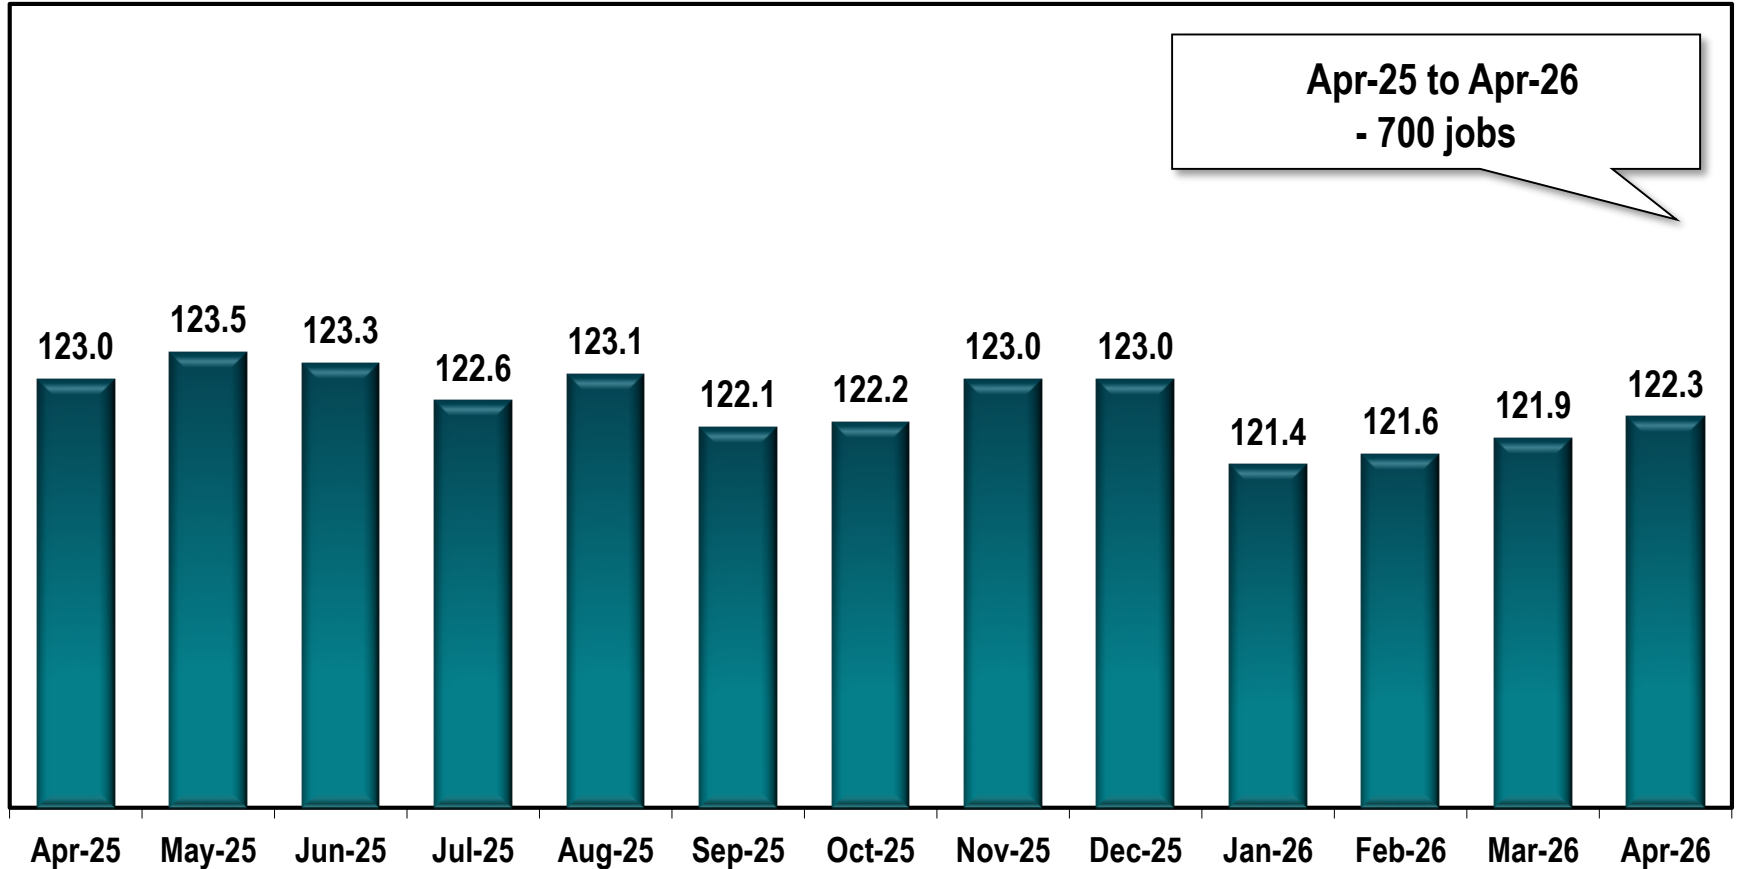

Columbus MSA Employment

(In Thousands)

Note: Columbus MSA includes Chattahoochee, Harris, Marion, Muscogee, Stewart and Talbot and Russell (Alabama) counties.

Source: Georgia Department of Labor - Bárbara Rivera Holmes, Commissioner