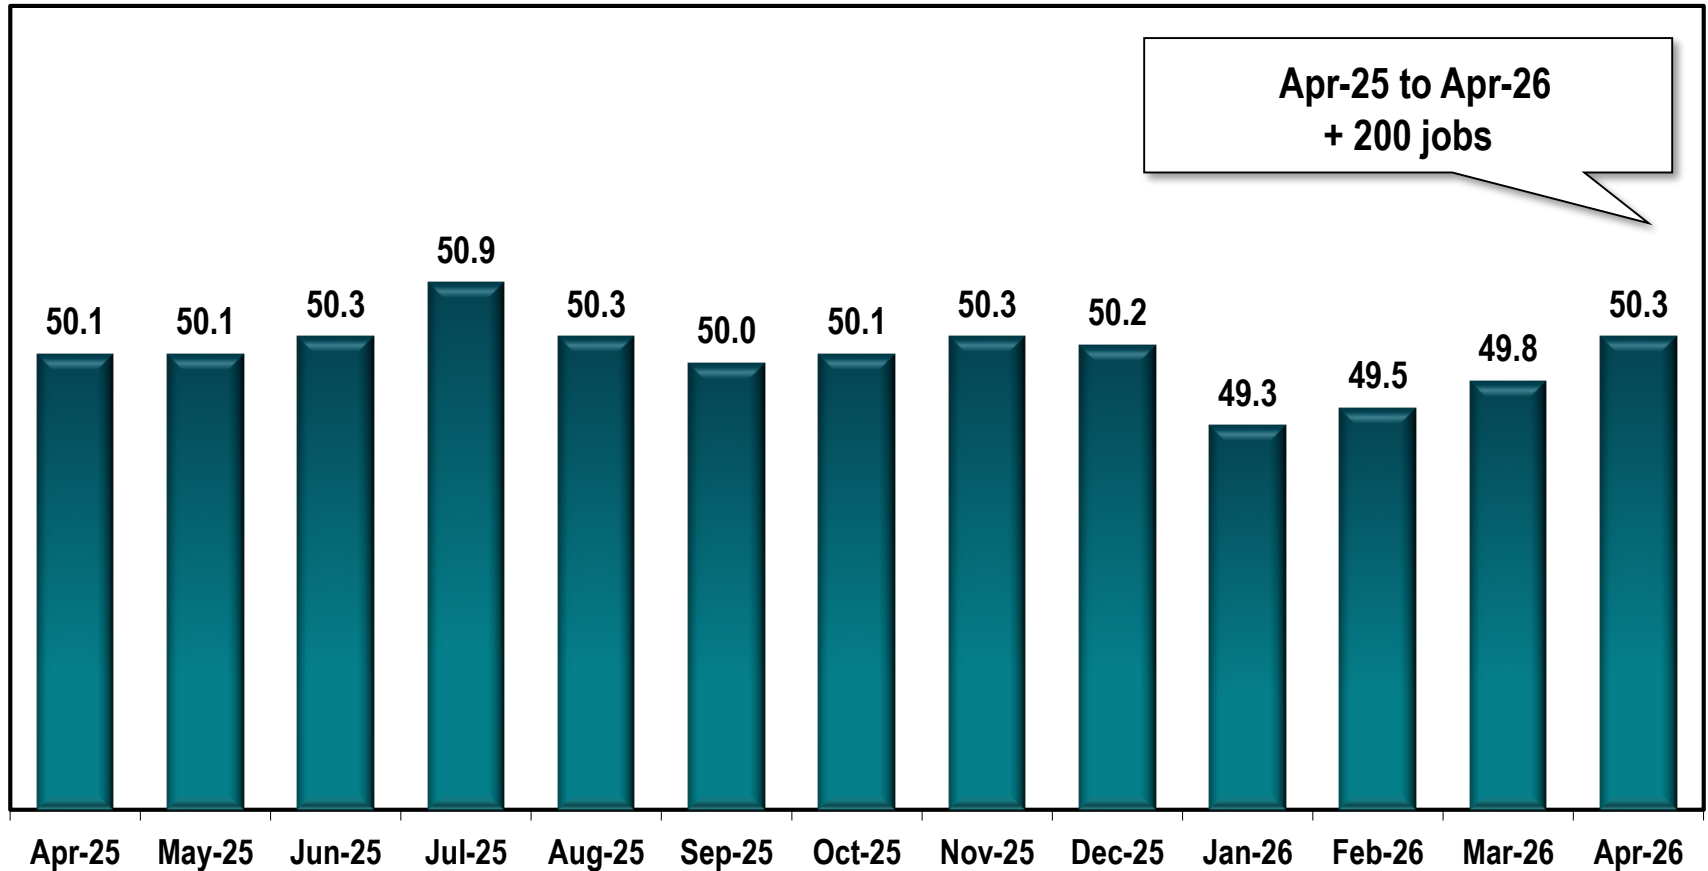

# Brunswick- St. Simons MSA Employment

(In Thousands)

Note: Brunswick MSA includes Brantley, Glynn, and McIntosh counties.

Source: Georgia Department of Labor - Bárbara Rivera Holmes, Commissioner