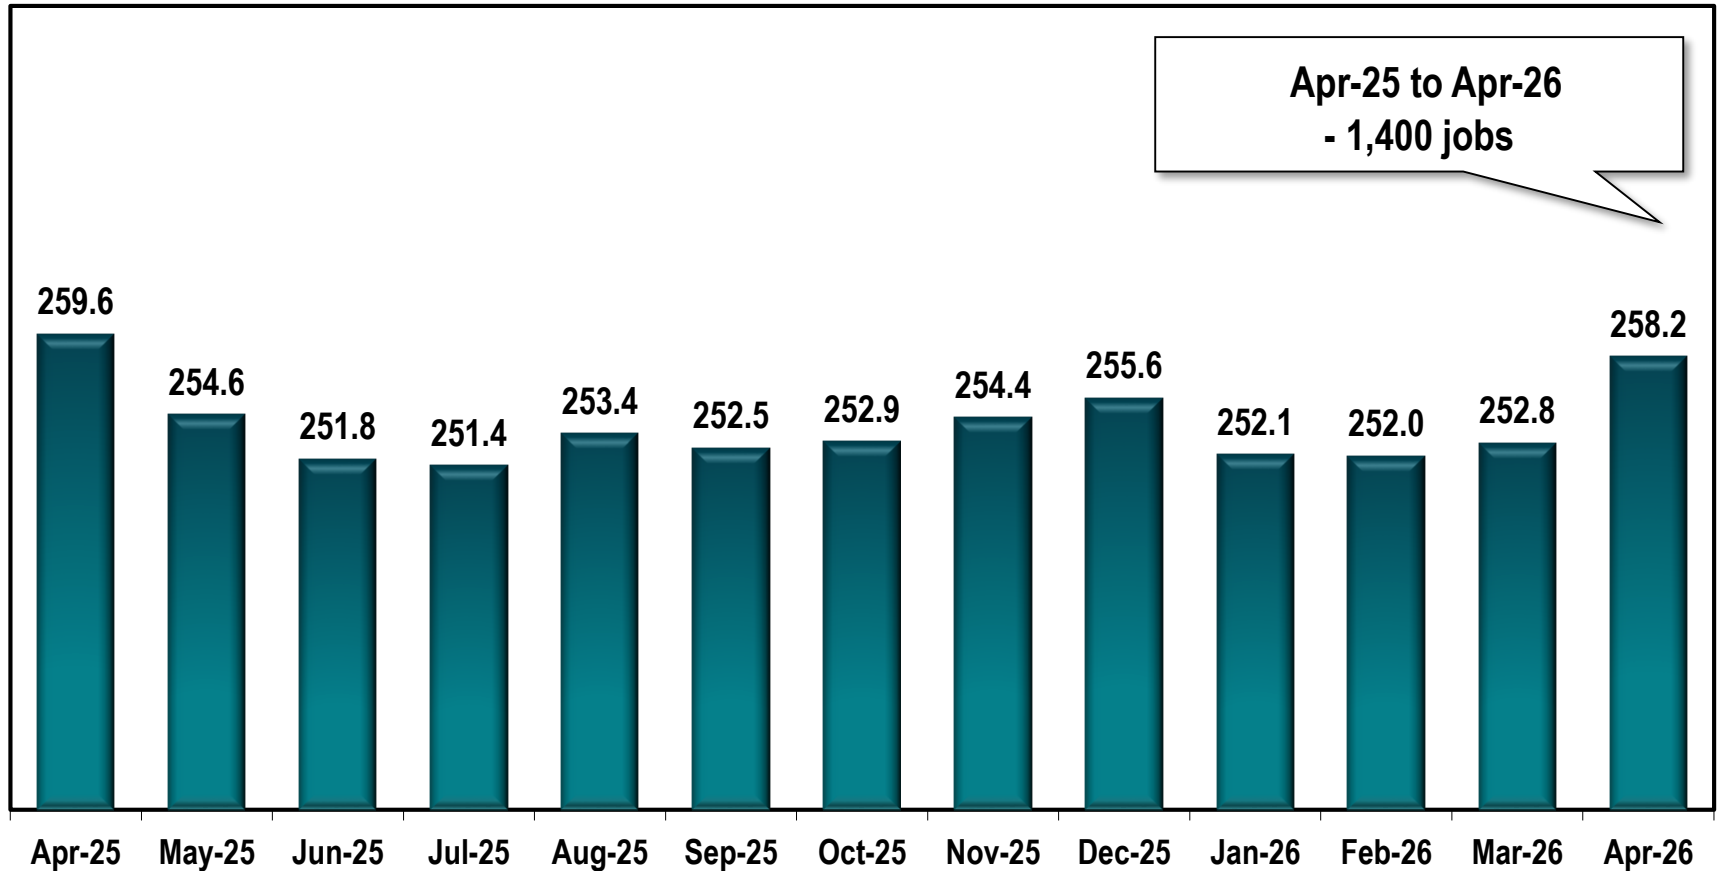

# Augusta-Richmond MSA Employment

(In Thousands)

Note: Augusta-Richmond County MSA includes Burke, Columbia, Lincoln, McDuffie and Richmond and Aiken and Edgefield (South Carolina) counties

Source: Georgia Department of Labor - Bárbara Rivera Holmes, Commissioner