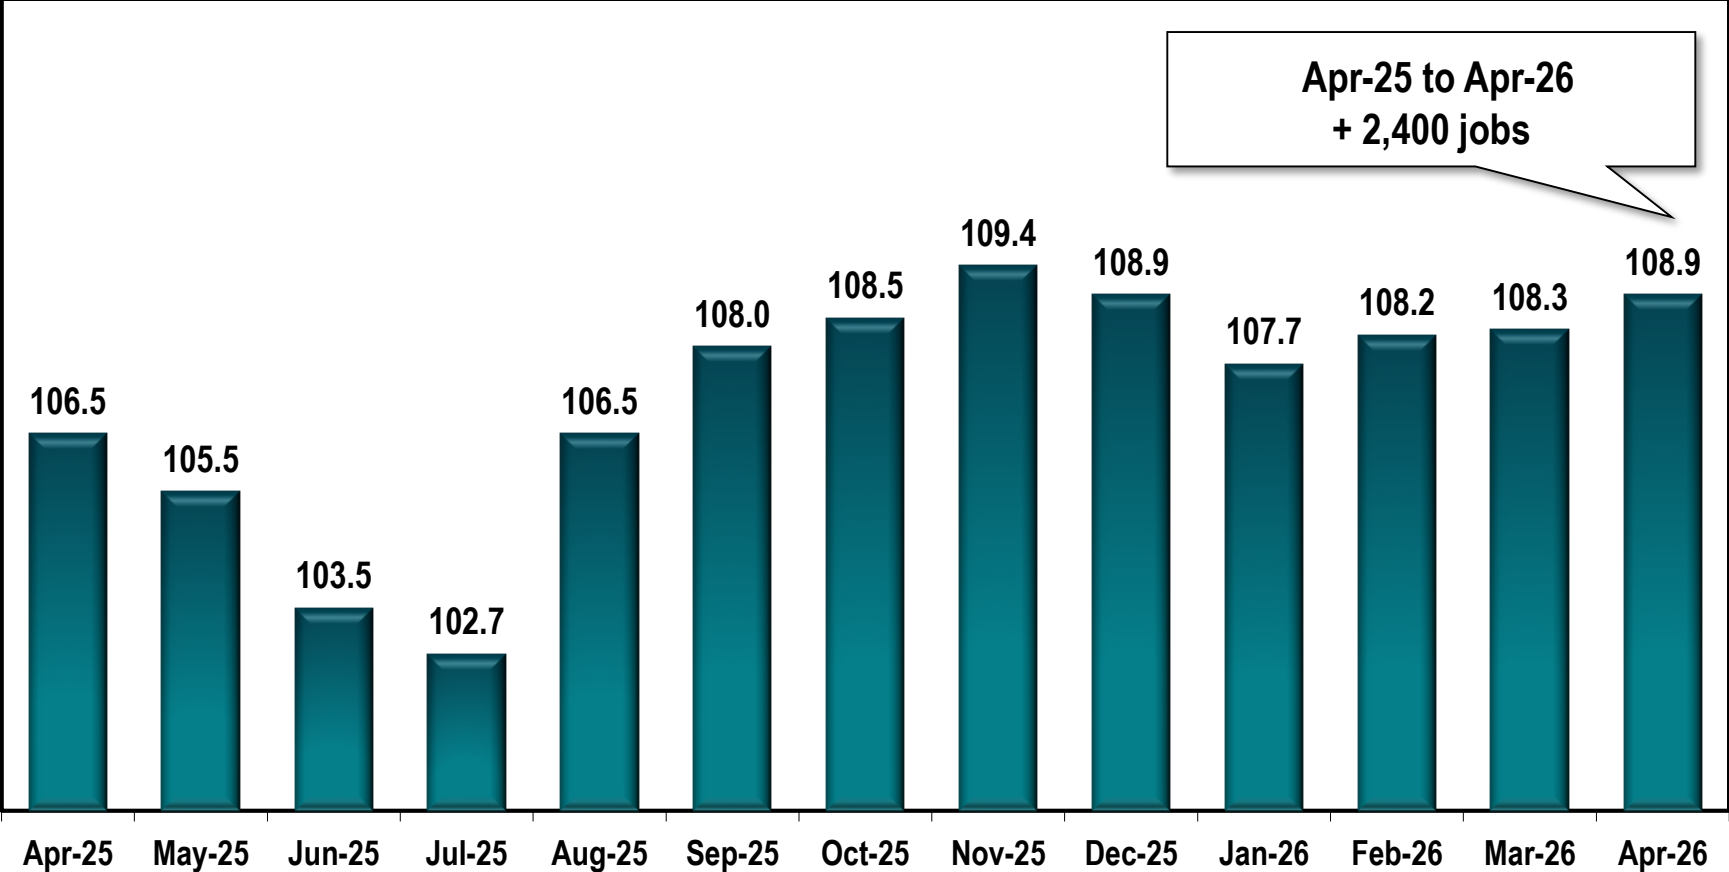

Athens-Clarke MSA Employment

(In Thousands)

Note: Athens-Clarke County MSA includes Clarke, Madison, Oconee and Oglethorpe counties.

Source: Georgia Department of Labor - Bárbara Rivera Holmes, Commissioner