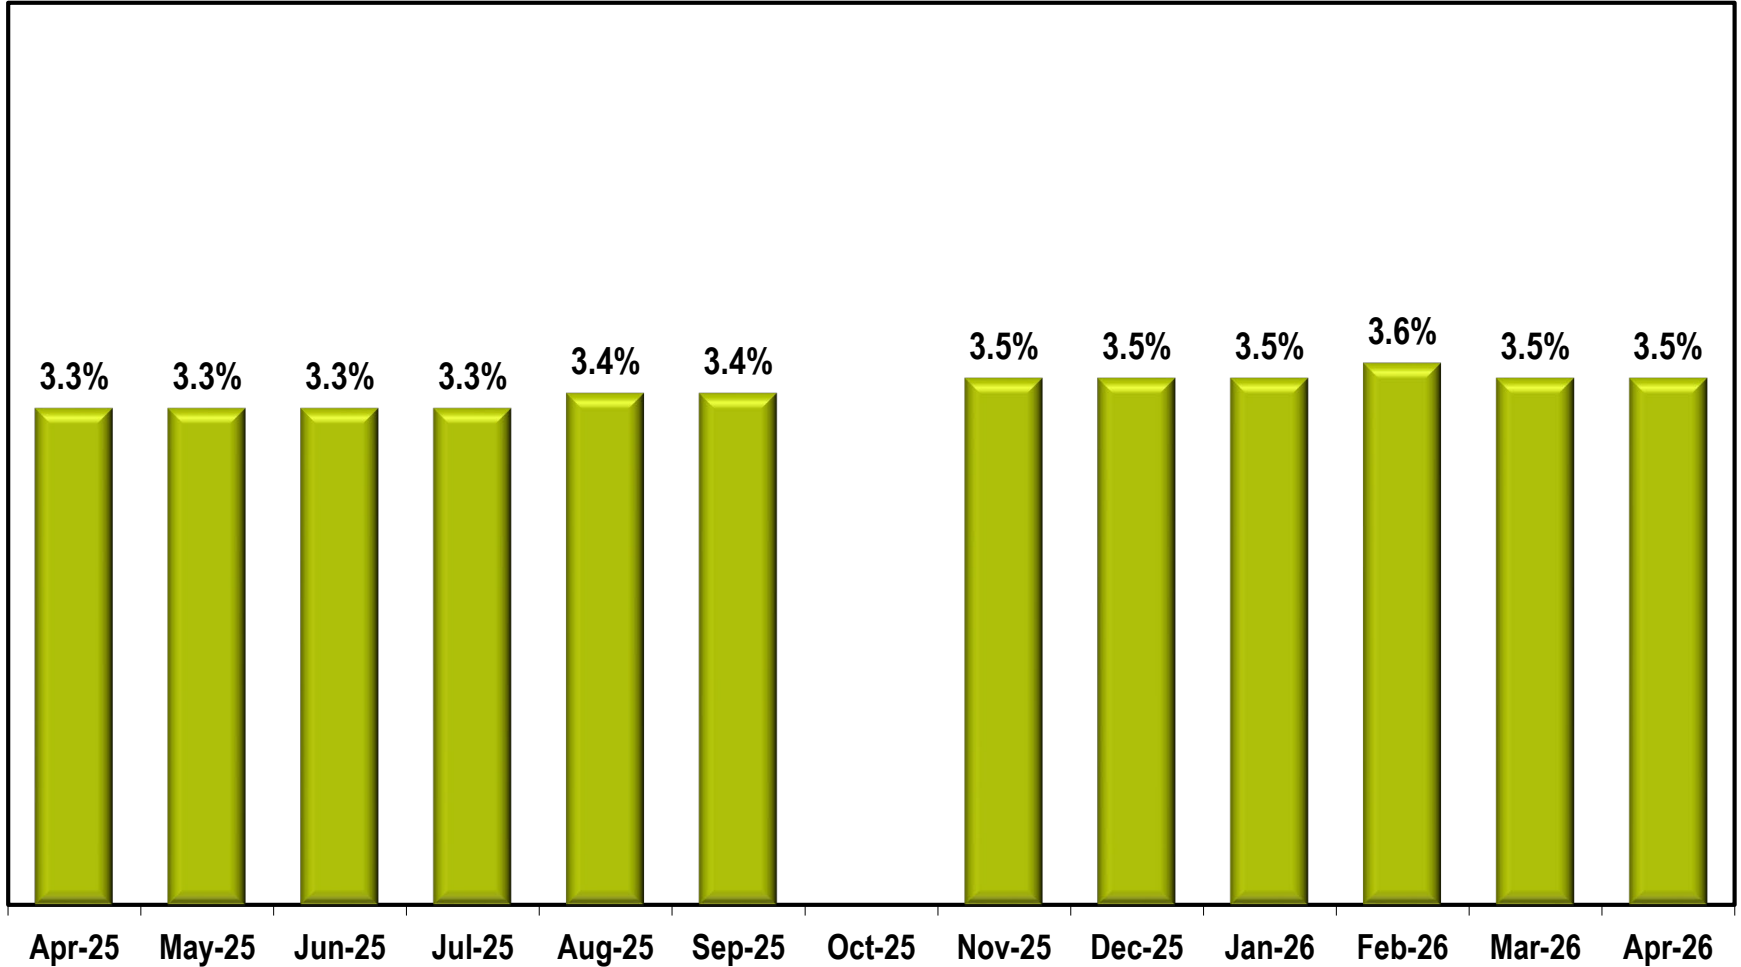

# Georgia Unemployment Rate

(Seasonally Adjusted)

Note: Due to lapse in appropriations, October 2025 data is missing.

**Source: Georgia Department of Labor – Bárbara Rivera Holmes , Commissioner**