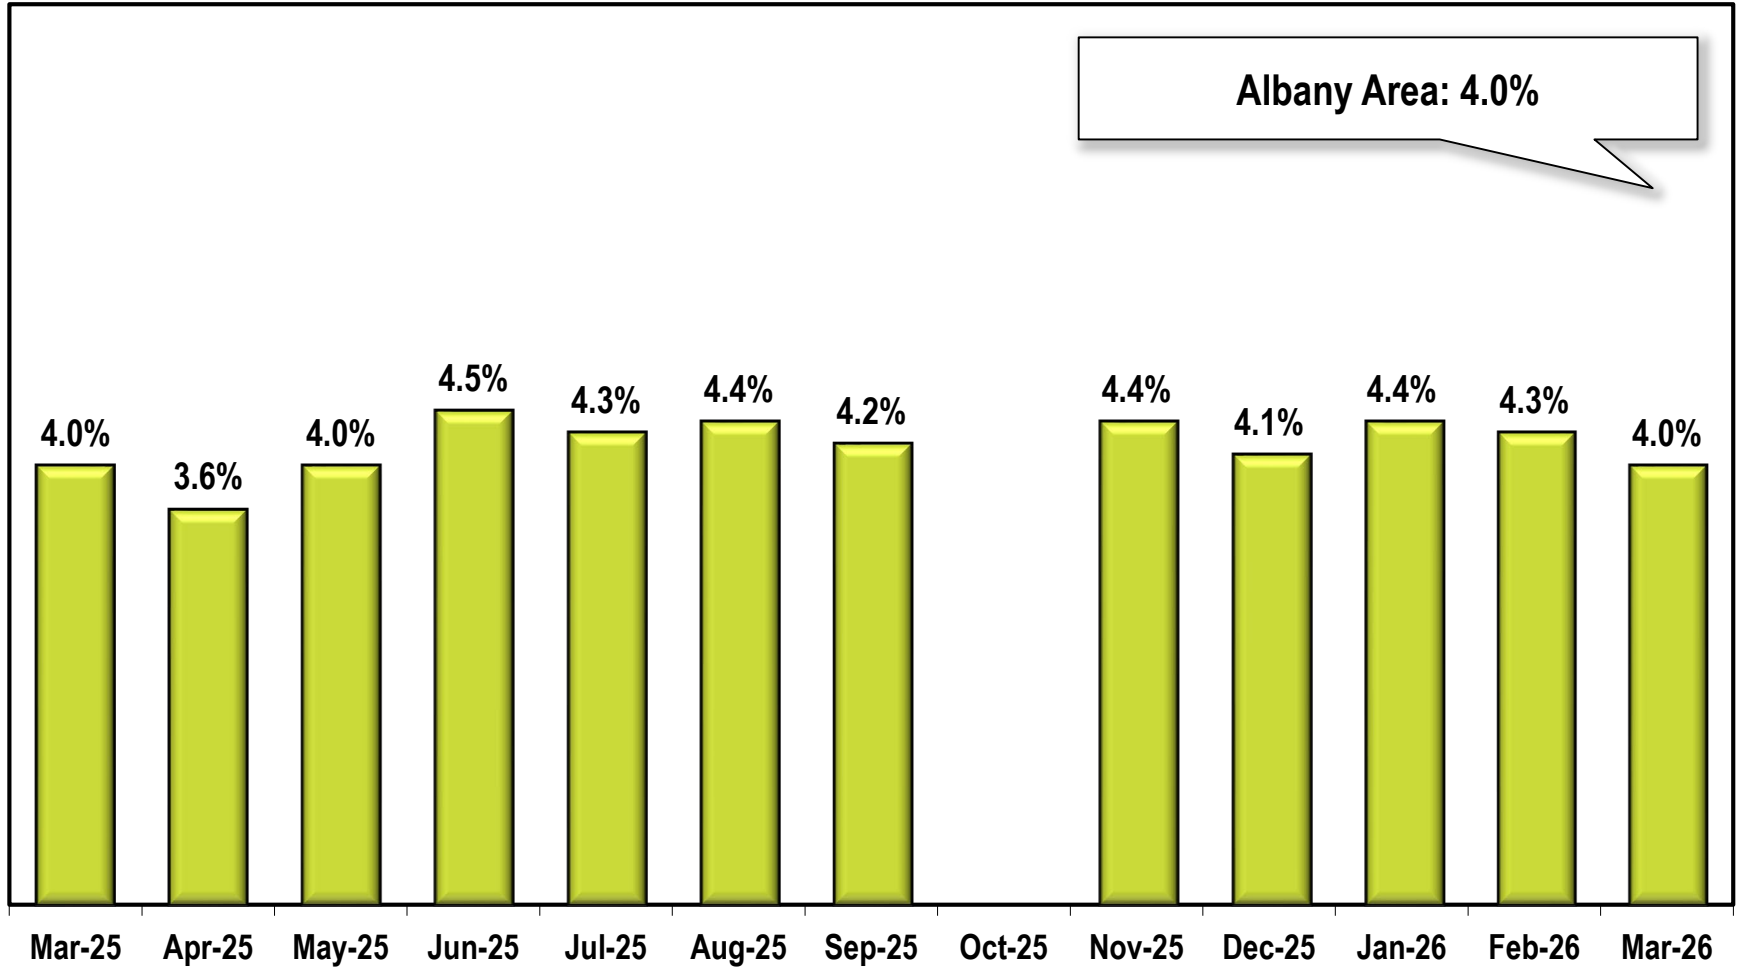

Albany Area Unemployment Rate

(Not Seasonally Adjusted)

Due to lapse in appropriations, October 2025 data is missing.

Note: Albany Area includes Dougherty, Lee, Terrell, and Worth counties.

Source: Georgia Department of Labor – Bárbara Rivera Holmes, Commissioner