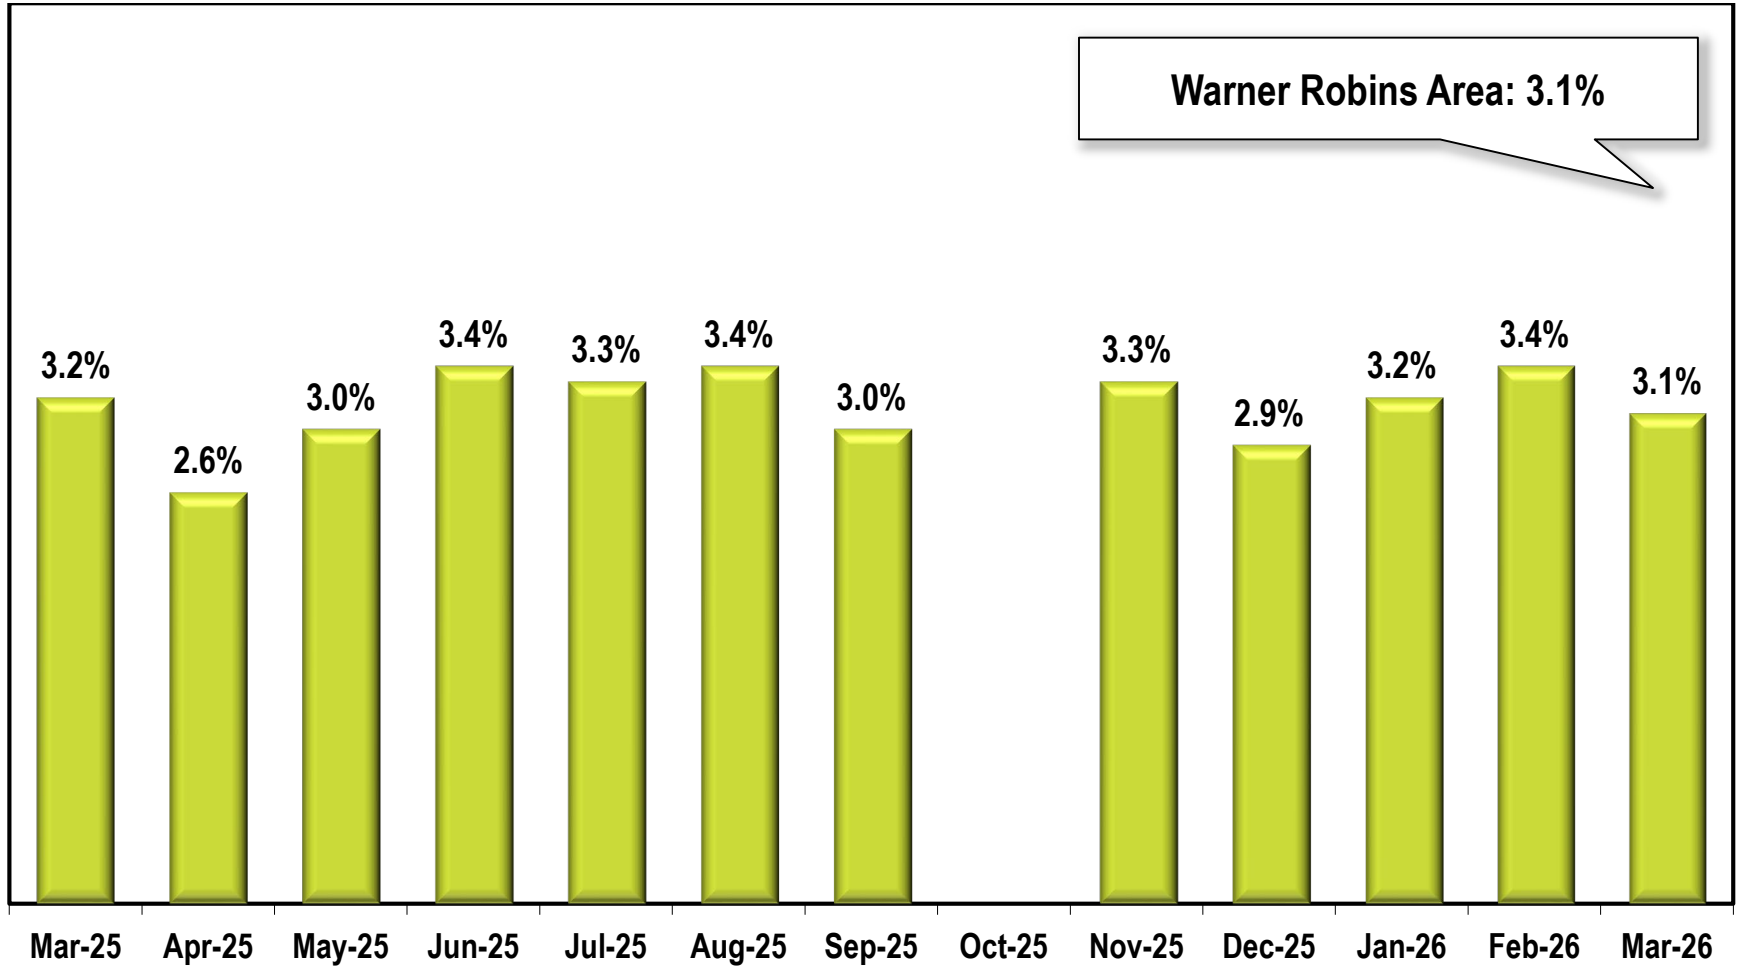

Warner Robins Area Unemployment Rate

(Not Seasonally Adjusted)

Due to lapse in appropriations, October 2025 data is missing.

Note: Warner Robins Area includes Houston and Peach Counties.

Source: Georgia Department of Labor – Bárbara Rivera Holmes, Commissioner