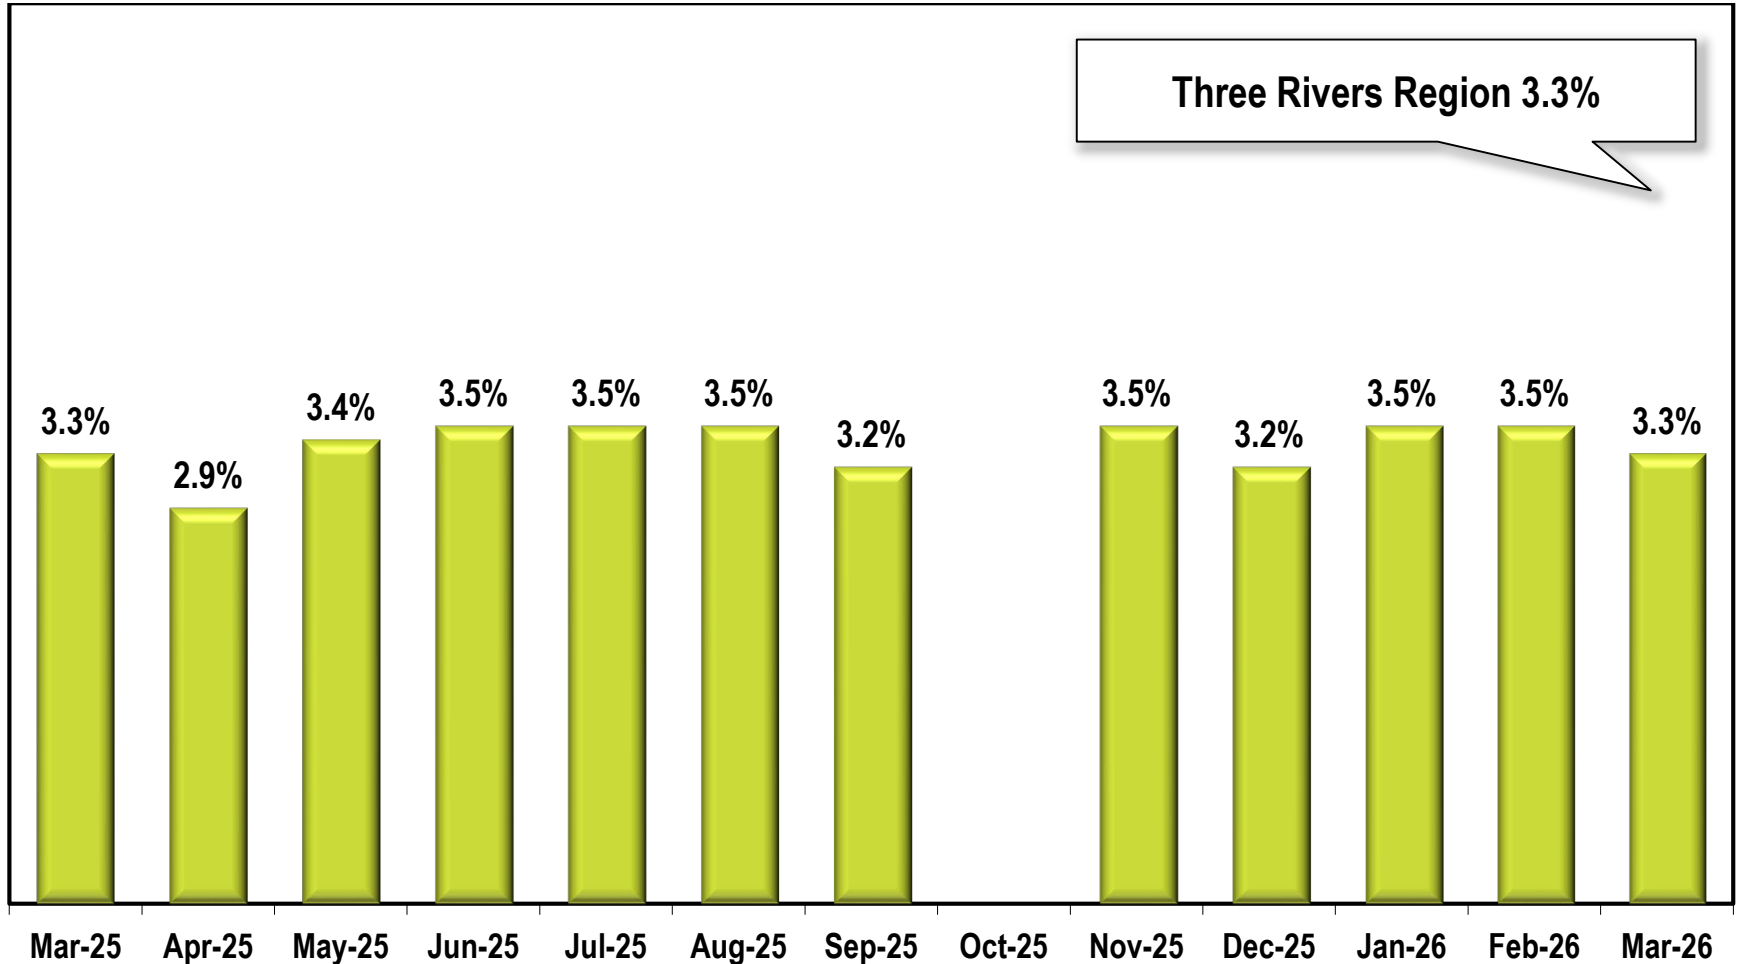

Three Rivers Region Unemployment Rate (Not Seasonally Adjusted)

Due to lapse in appropriations, October 2025 data is missing.

Note: Three Rivers Region includes Butts, Carroll, Coweta, Heard, Lamar, Meriwether, Pike, Spalding, Troup, and Upson counties.