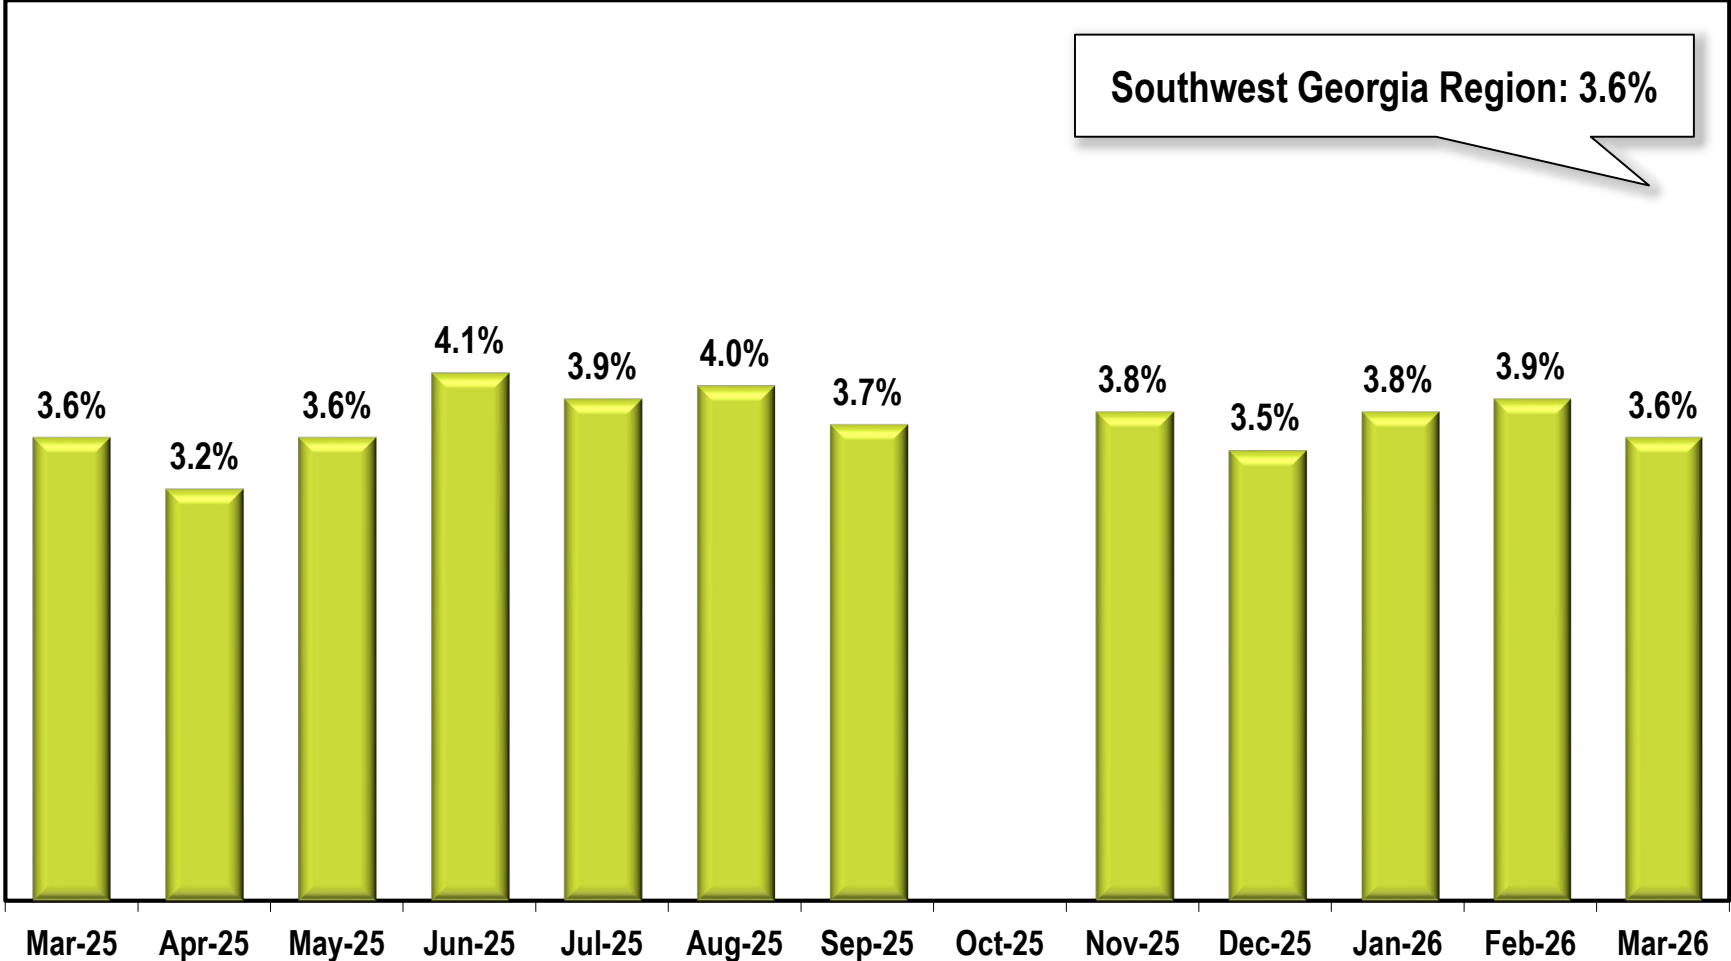

# Southwest Georgia Region Unemployment Rate

(Not Seasonally Adjusted)

Due to lapse in appropriations, October 2025 data is missing.

Note: Southwest Georgia Region includes Baker, Calhoun, Colquitt, Decatur, Dougherty, Early, Grady, Lee, Miller, Mitchell, Seminole, Terrell, Thomas, and Worth counties.