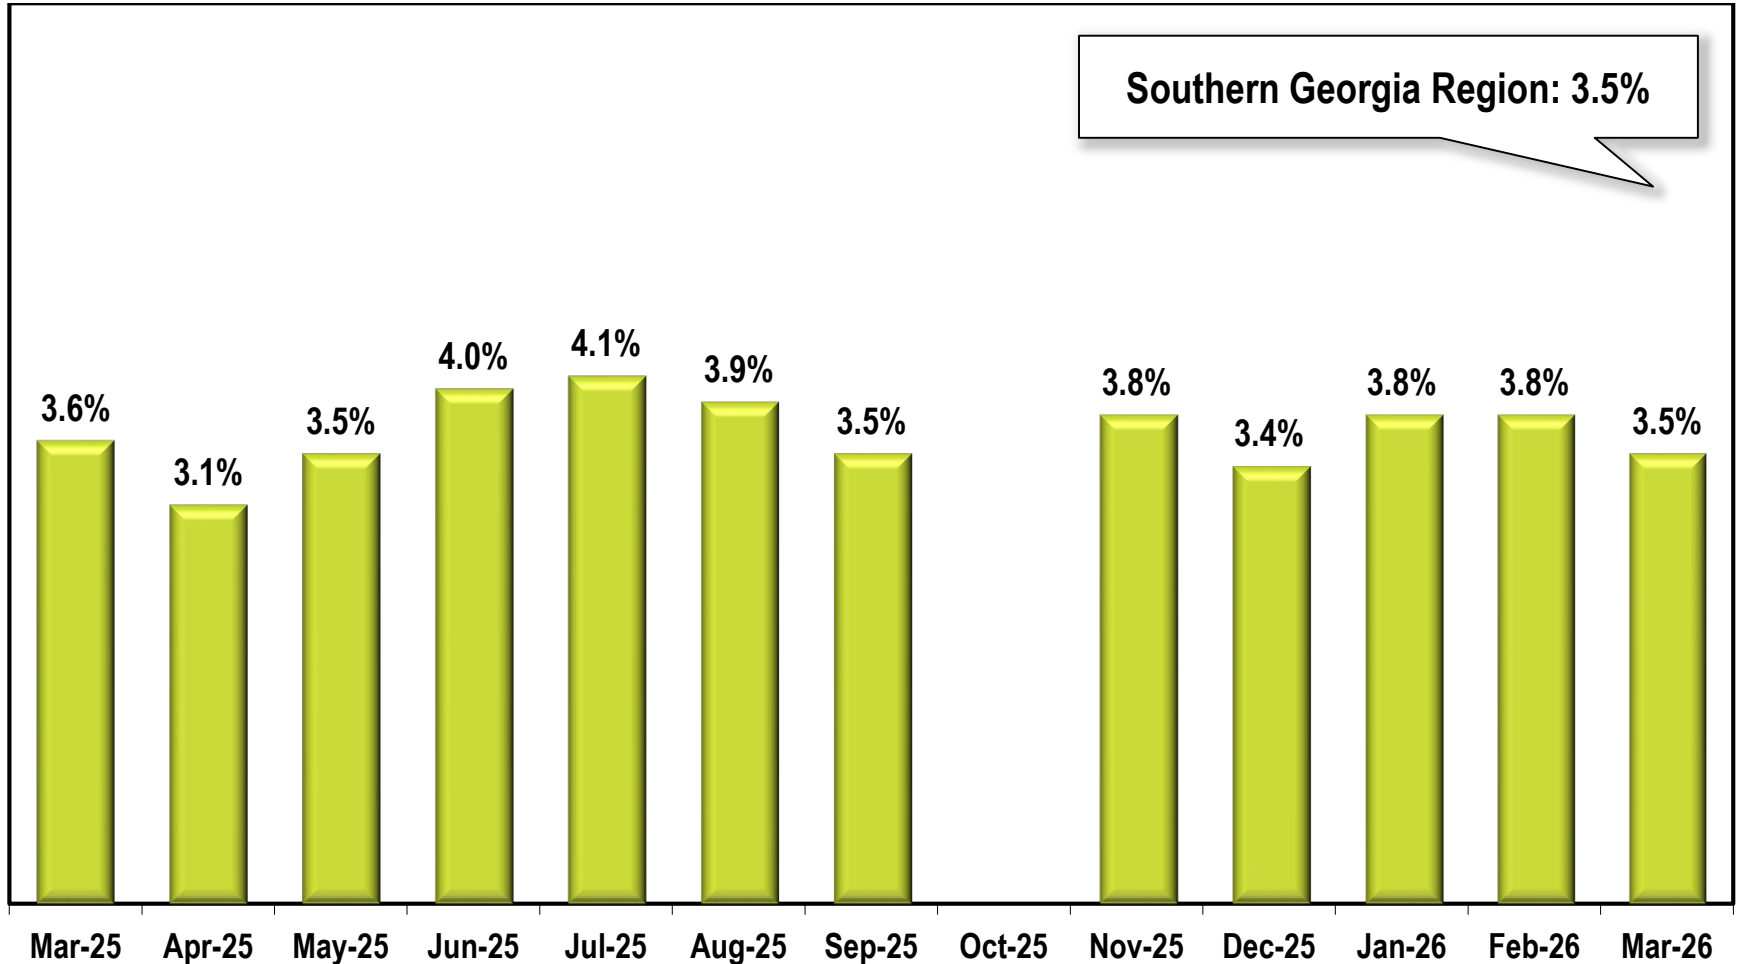

Southern Georgia Region Unemployment Rate

(Not Seasonally Adjusted)

Due to lapse in appropriations, October 2025 data is missing.

Note: Southern Georgia Region includes Atkinson, Bacon, Ben Hill, Berrien, Brantley, Brooks, Charlton, Clinch, Coffee, Cook, Echols, Irwin, Lanier, Lowndes, Pierce, Tift, Turner, and Ware counties.