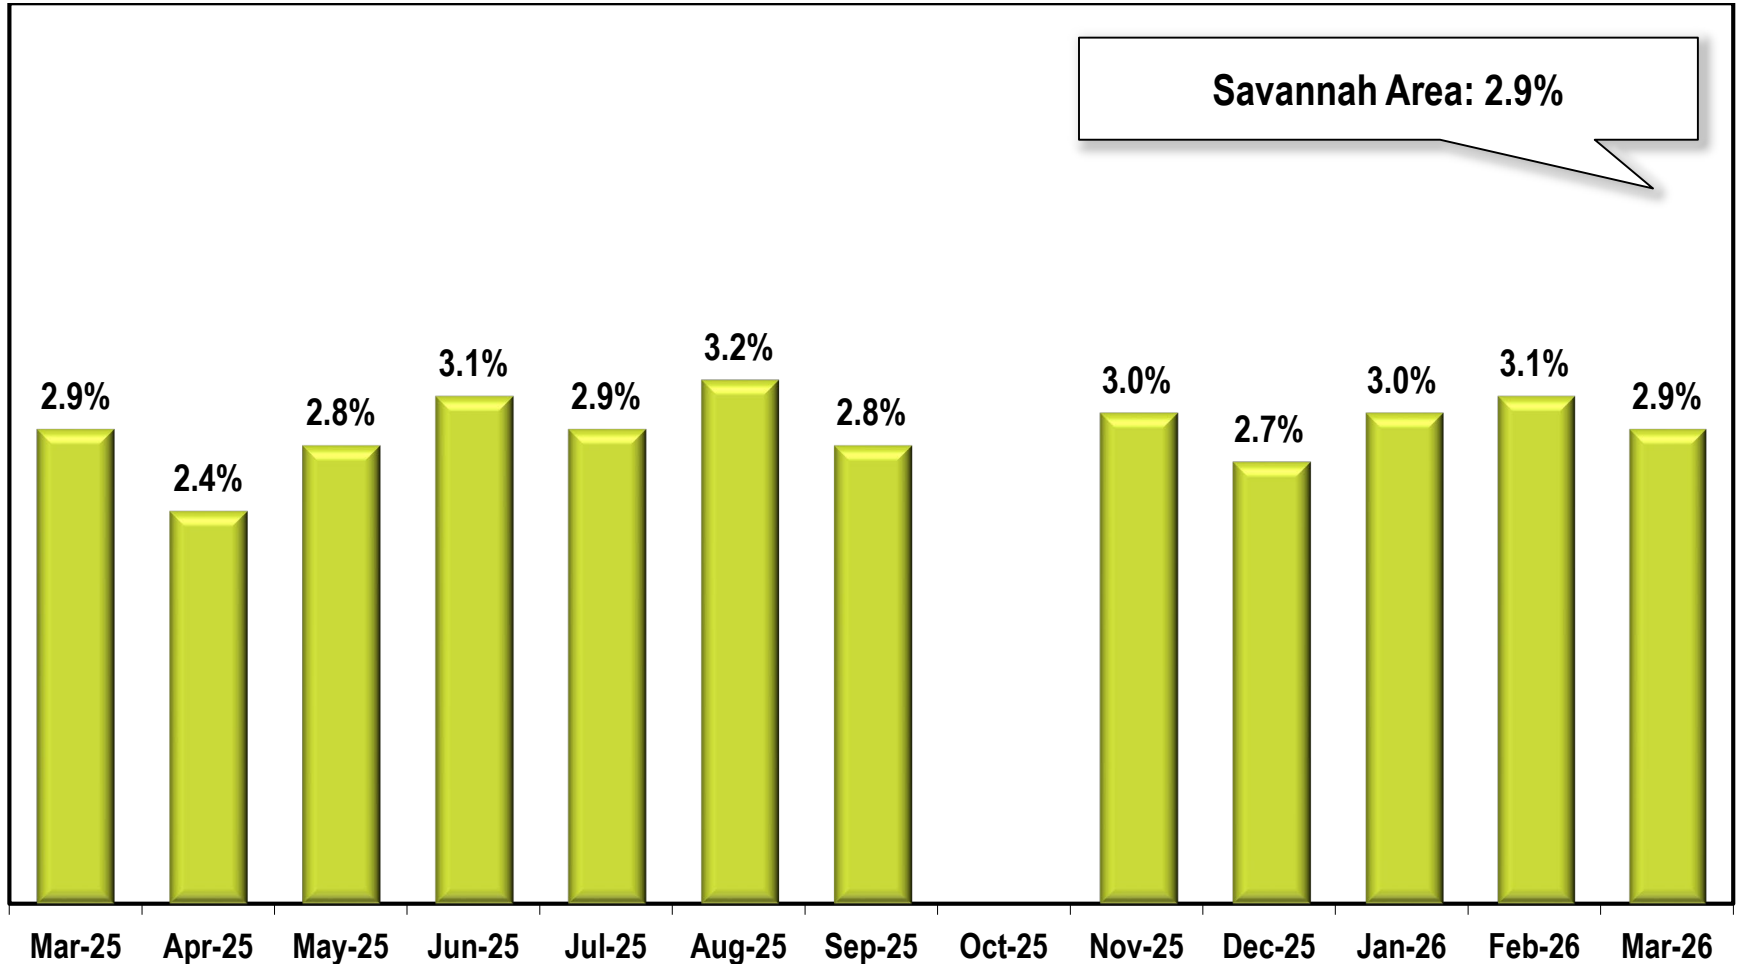

Savannah Area Unemployment Rate

(Not Seasonally Adjusted)

Due to lapse in appropriations, October 2025 data is missing.

Note: Savannah Area includes Bryan, Chatham, and Effingham counties.

Source: Georgia Department of Labor – Bárbara Rivera Holmes, Commissioner