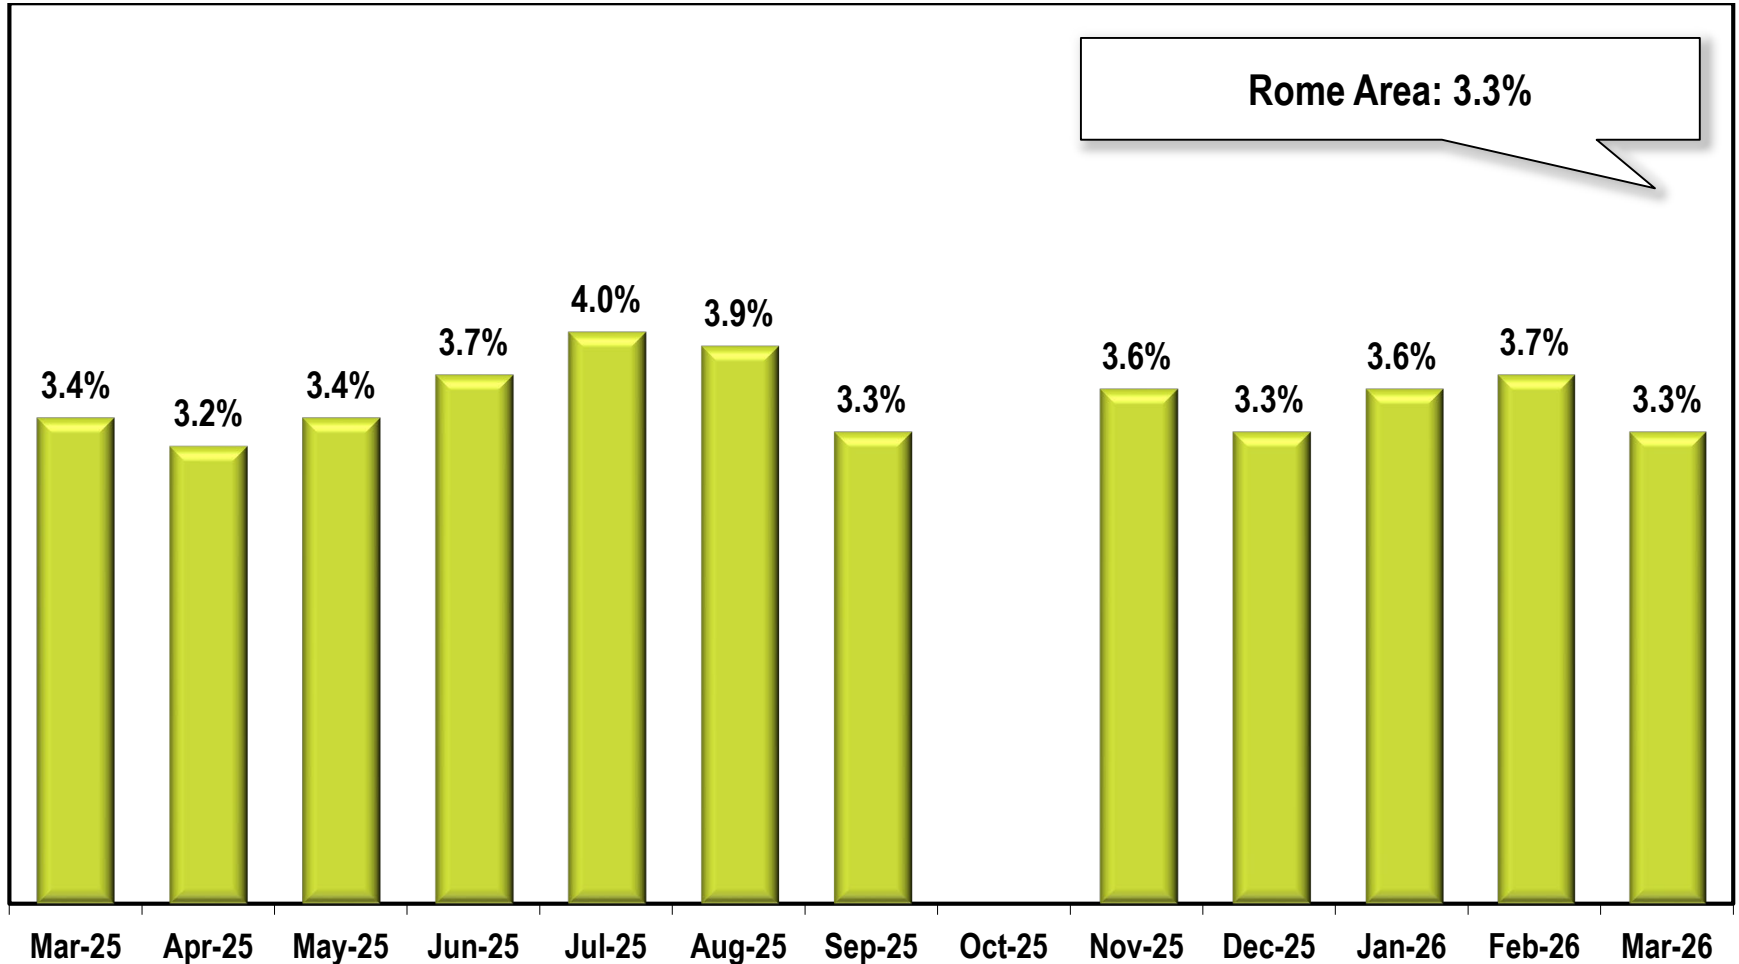

# Rome Area Unemployment Rate

(Not Seasonally Adjusted)

Due to lapse in appropriations, October 2025 data is missing.

Note: Rome Area includes Floyd county.

Source: Georgia Department of Labor – Bárbara Rivera Holmes, Commissioner