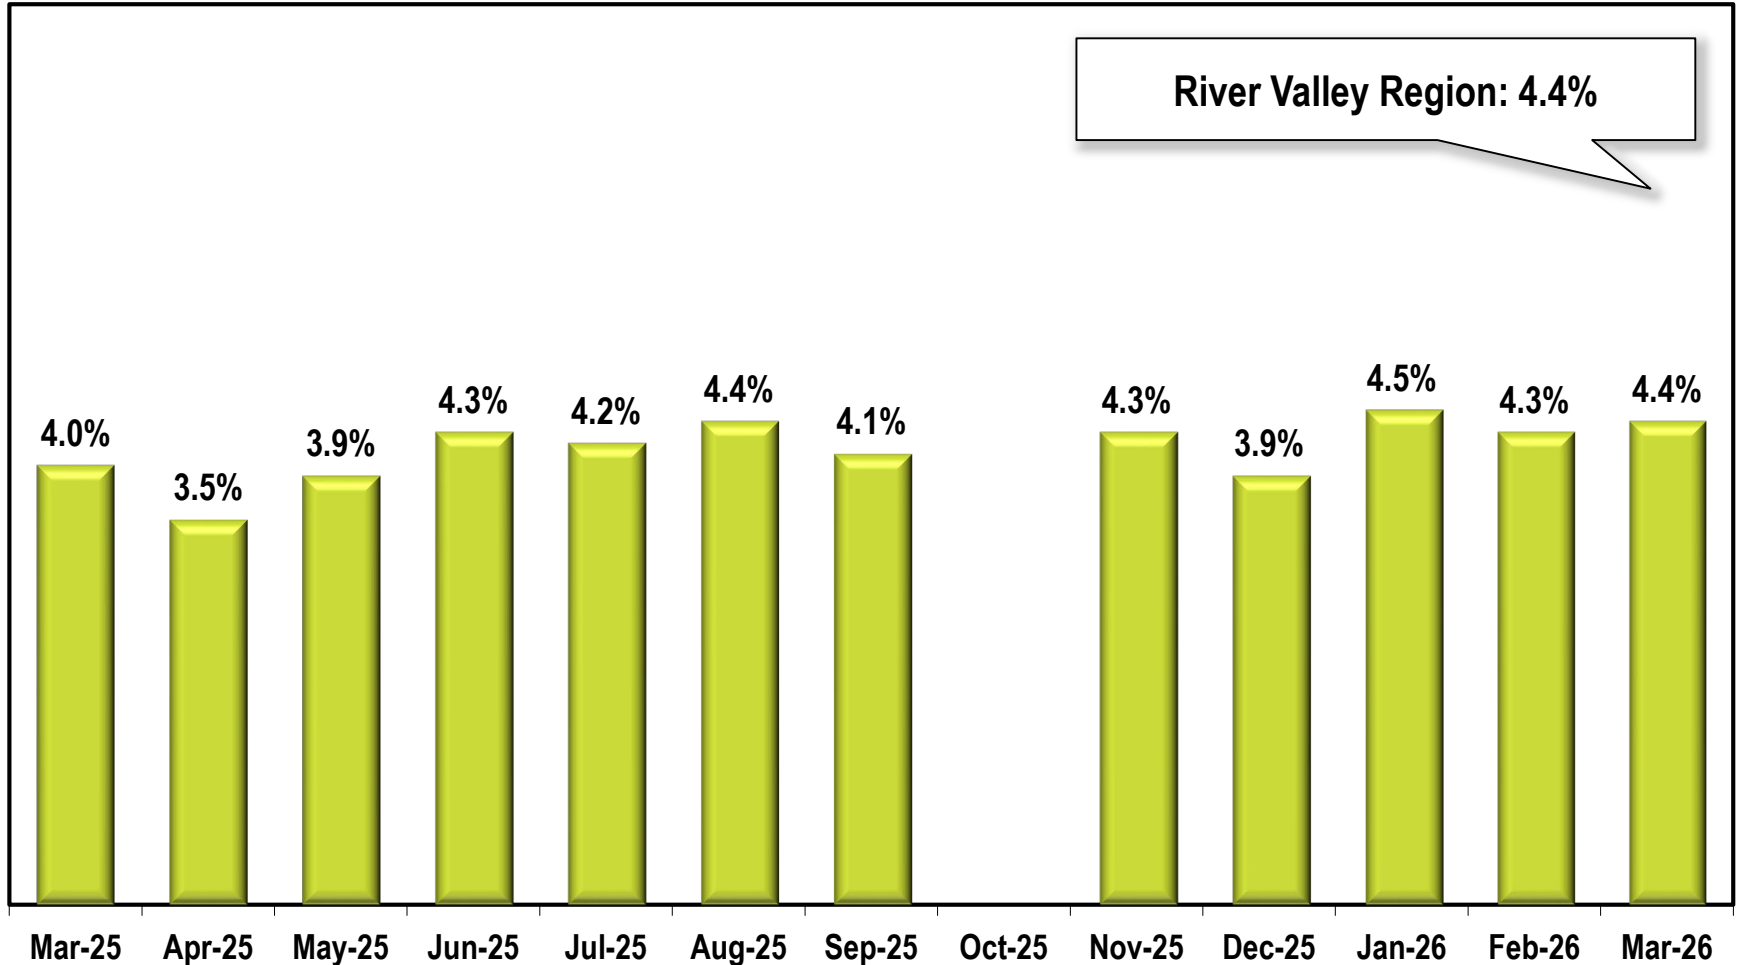

River Valley Region Unemployment Rate

(Not Seasonally Adjusted)

Due to lapse in appropriations, October 2025 data is missing.

Note: River Valley Region includes Chattahoochee, Clay, Crisp, Dooly, Harris, Macon, Marion, Muscogee, Quitman, Randolph, Schley, Stewart, Sumter, Talbot, Taylor, and Webster counties.