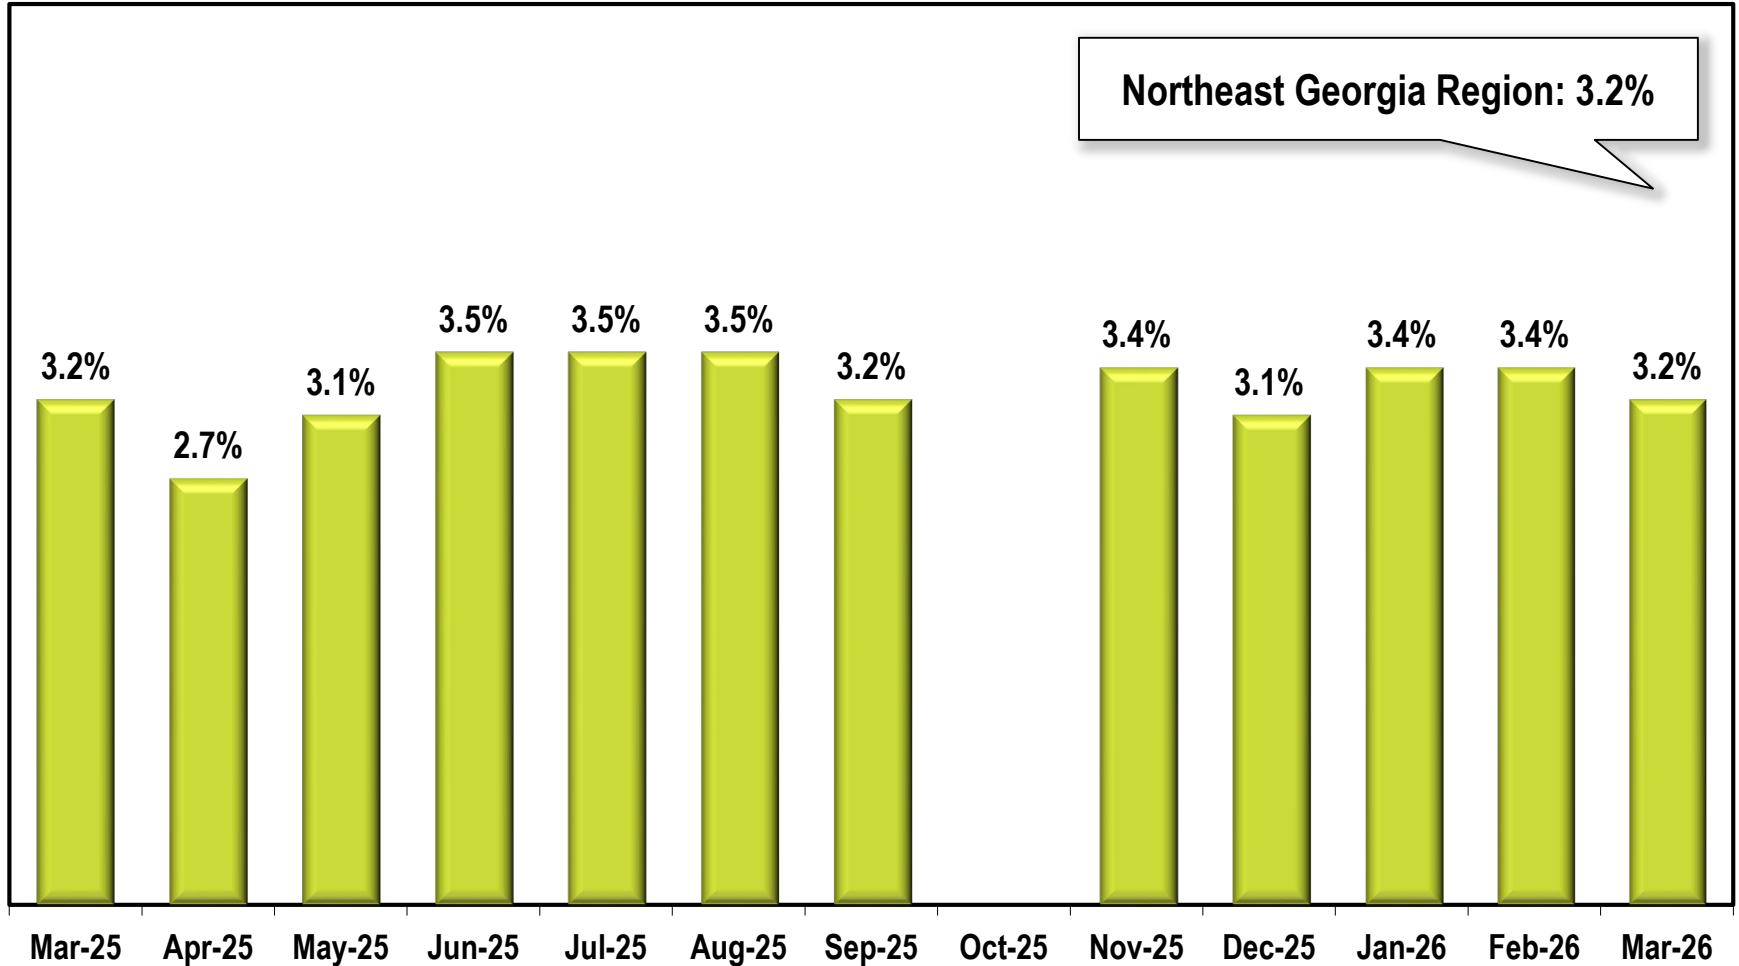

Northeast Georgia Region Unemployment Rate

(Not Seasonally Adjusted)

Due to lapse in appropriations, October 2025 data is missing.

Note: Northeast Georgia Region includes Barrow, Clarke, Elbert, Greene, Jackson, Jasper, Madison, Morgan, Newton, Oconee, Oglethorpe, and Walton counties.