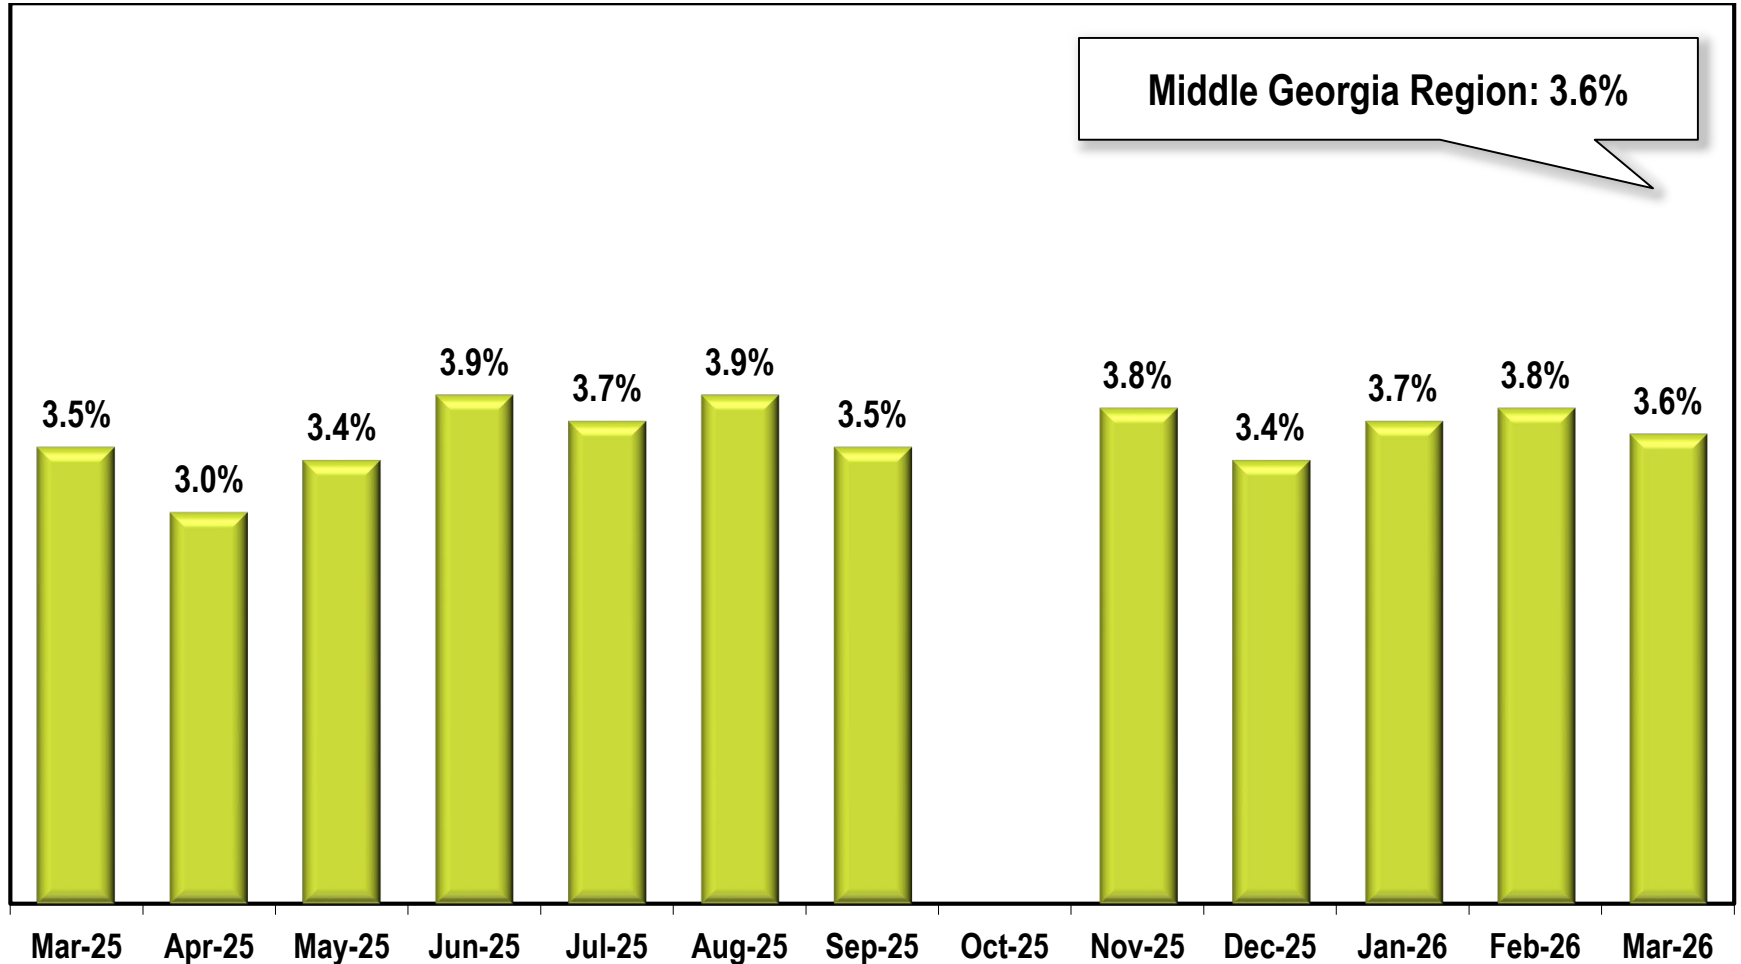

Middle Georgia Region Unemployment Rate

(Not Seasonally Adjusted)

Due to lapse in appropriations, October 2025 data is missing.

Note: Middle Georgia Region includes Baldwin, Bibb, Crawford, Houston, Jones, Monroe, Pulaski, Peach, Putnam, Twiggs, and Wilkinson counties.