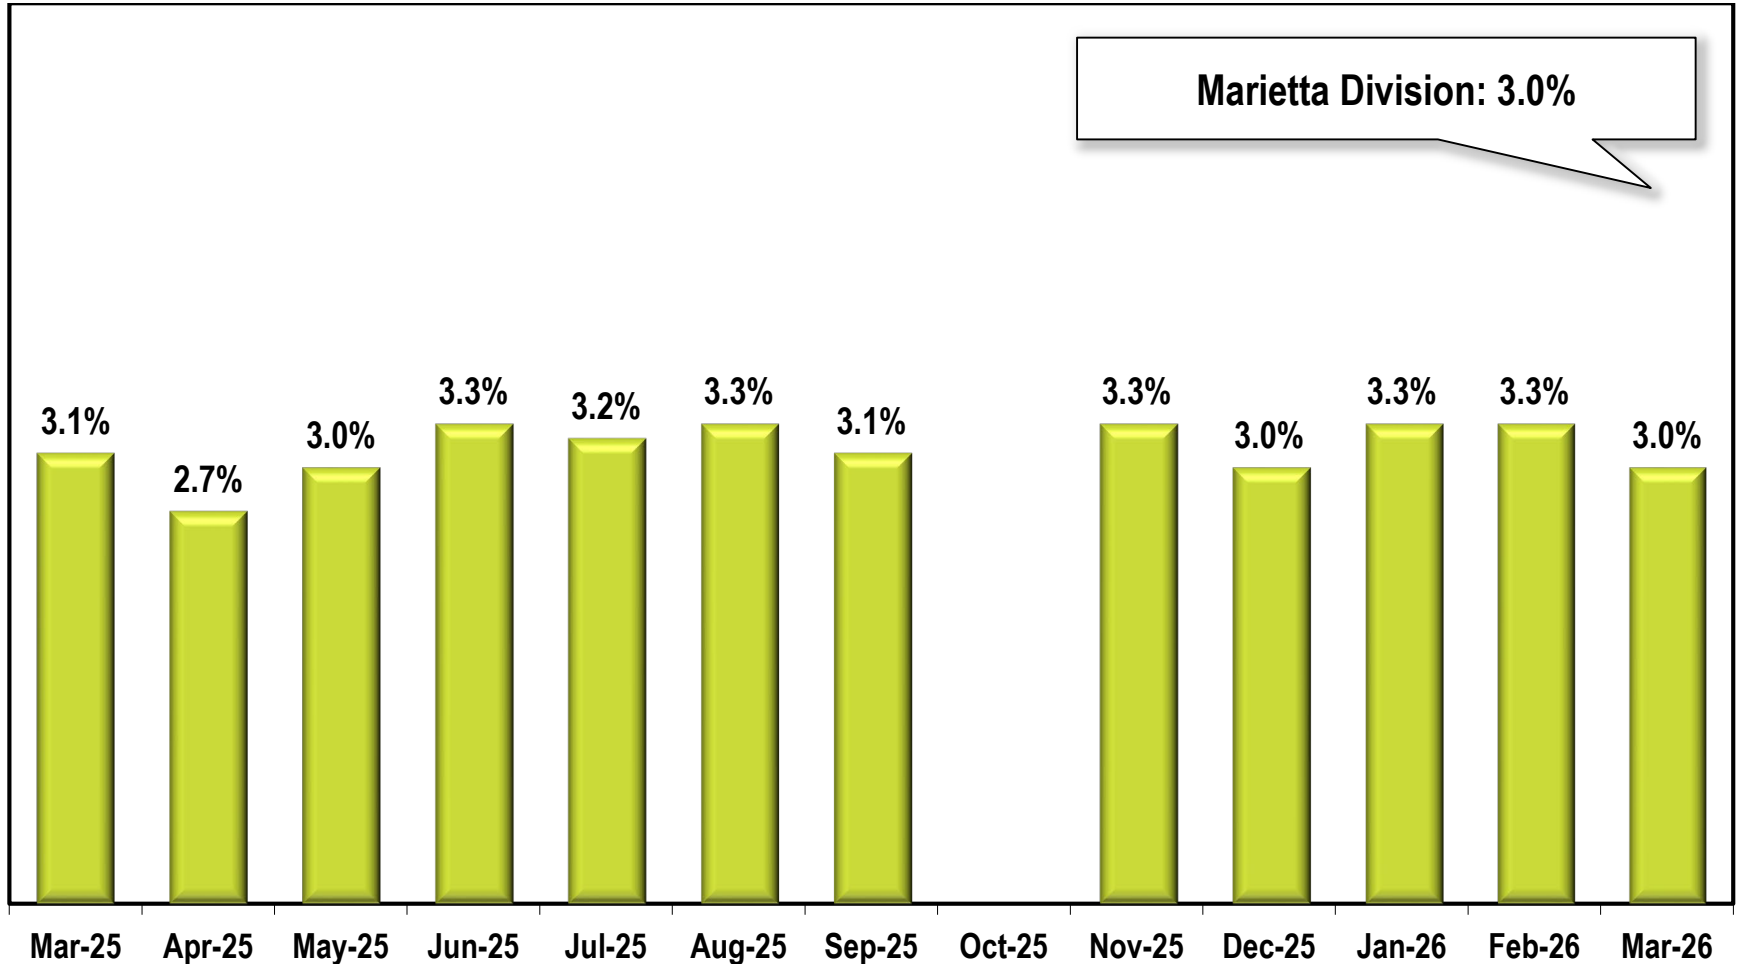

Marietta Division Unemployment Rate

(Not Seasonally Adjusted)

Due to lapse in appropriations, October 2025 data is missing.

Note: Marietta Division includes Bartow, Cherokee, Cobb, Haralson, and Paulding counties