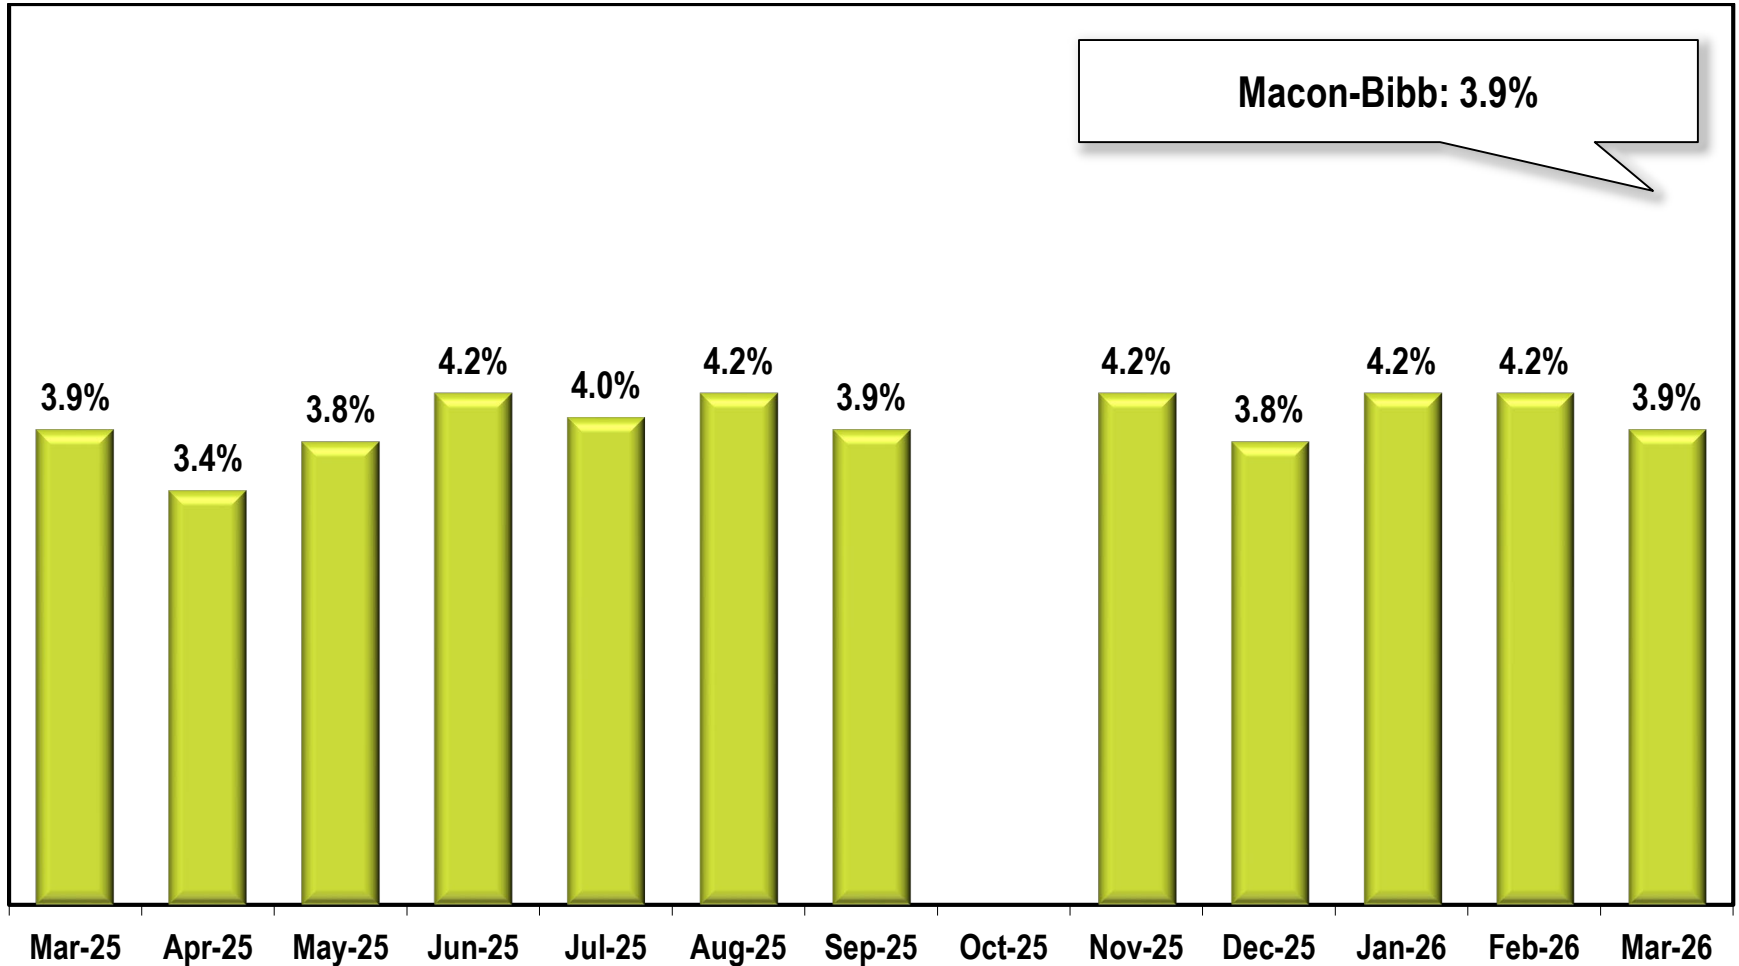

# Macon-Bibb Area Unemployment Rate

(Not Seasonally Adjusted)

Due to lapse in appropriations, October 2025 data is missing.

Note: Macon-Bibb County Area includes Bibb, Crawford, Jones, Monroe, and Twiggs counties.