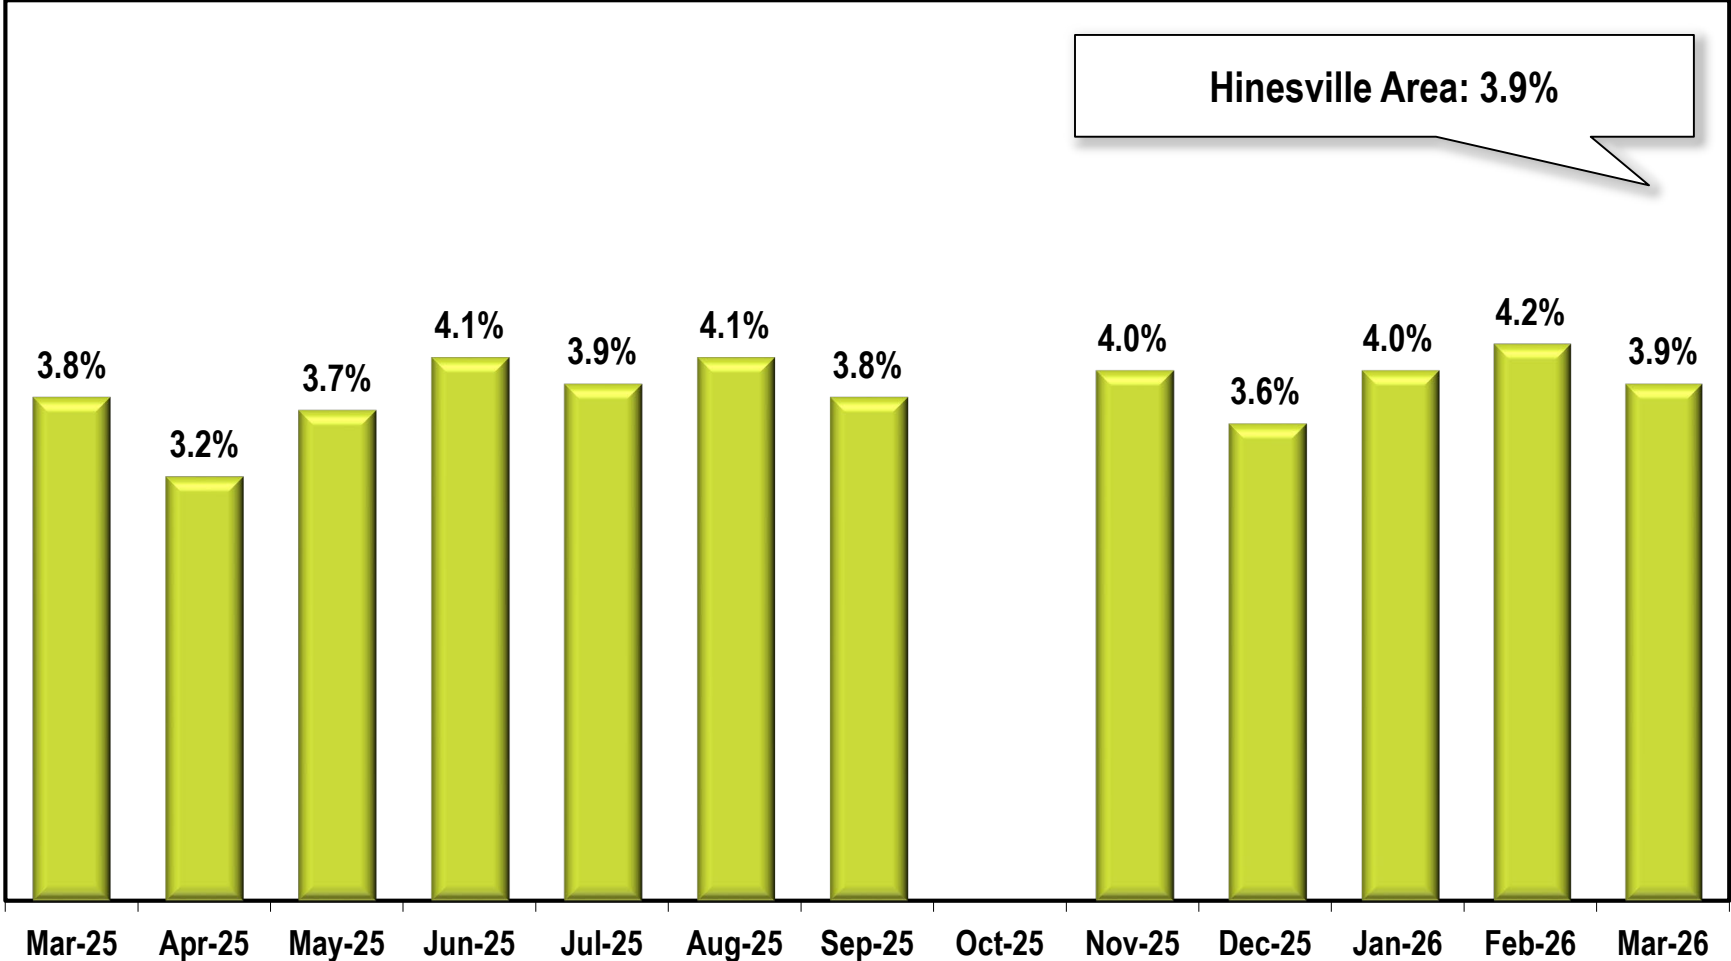

# Hinesville Area Unemployment Rate

(Not Seasonally Adjusted)

Due to lapse in appropriations, October 2025 data is missing.

Note: Hinesville Area includes Liberty and Long counties.

Source: Georgia Department of Labor – Bárbara Rivera Holmes, Commissioner