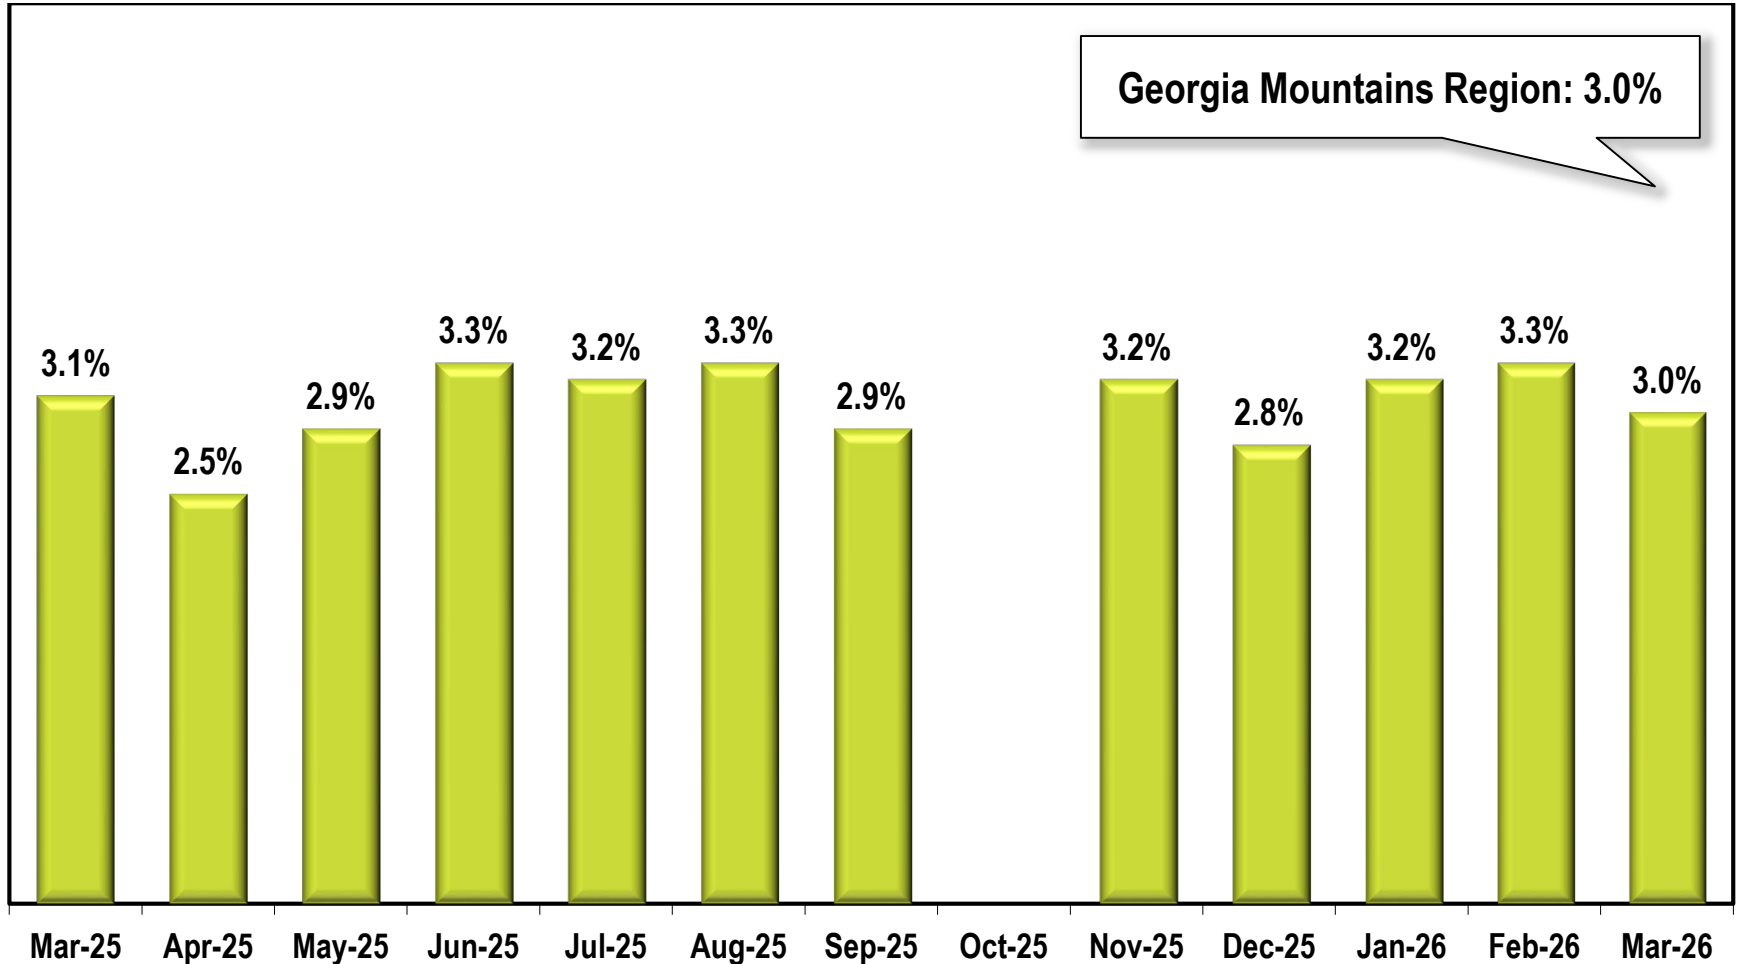

# Georgia Mountains Region Unemployment Rate

(Not Seasonally Adjusted)

Due to lapse in appropriations, October 2025 data is missing.

Note: Georgia Mountains Region includes Banks, Dawson, Franklin, Habersham, Hall, Hart, Lumpkin, Rabun, Stephens, Towns, Union, and White counties.