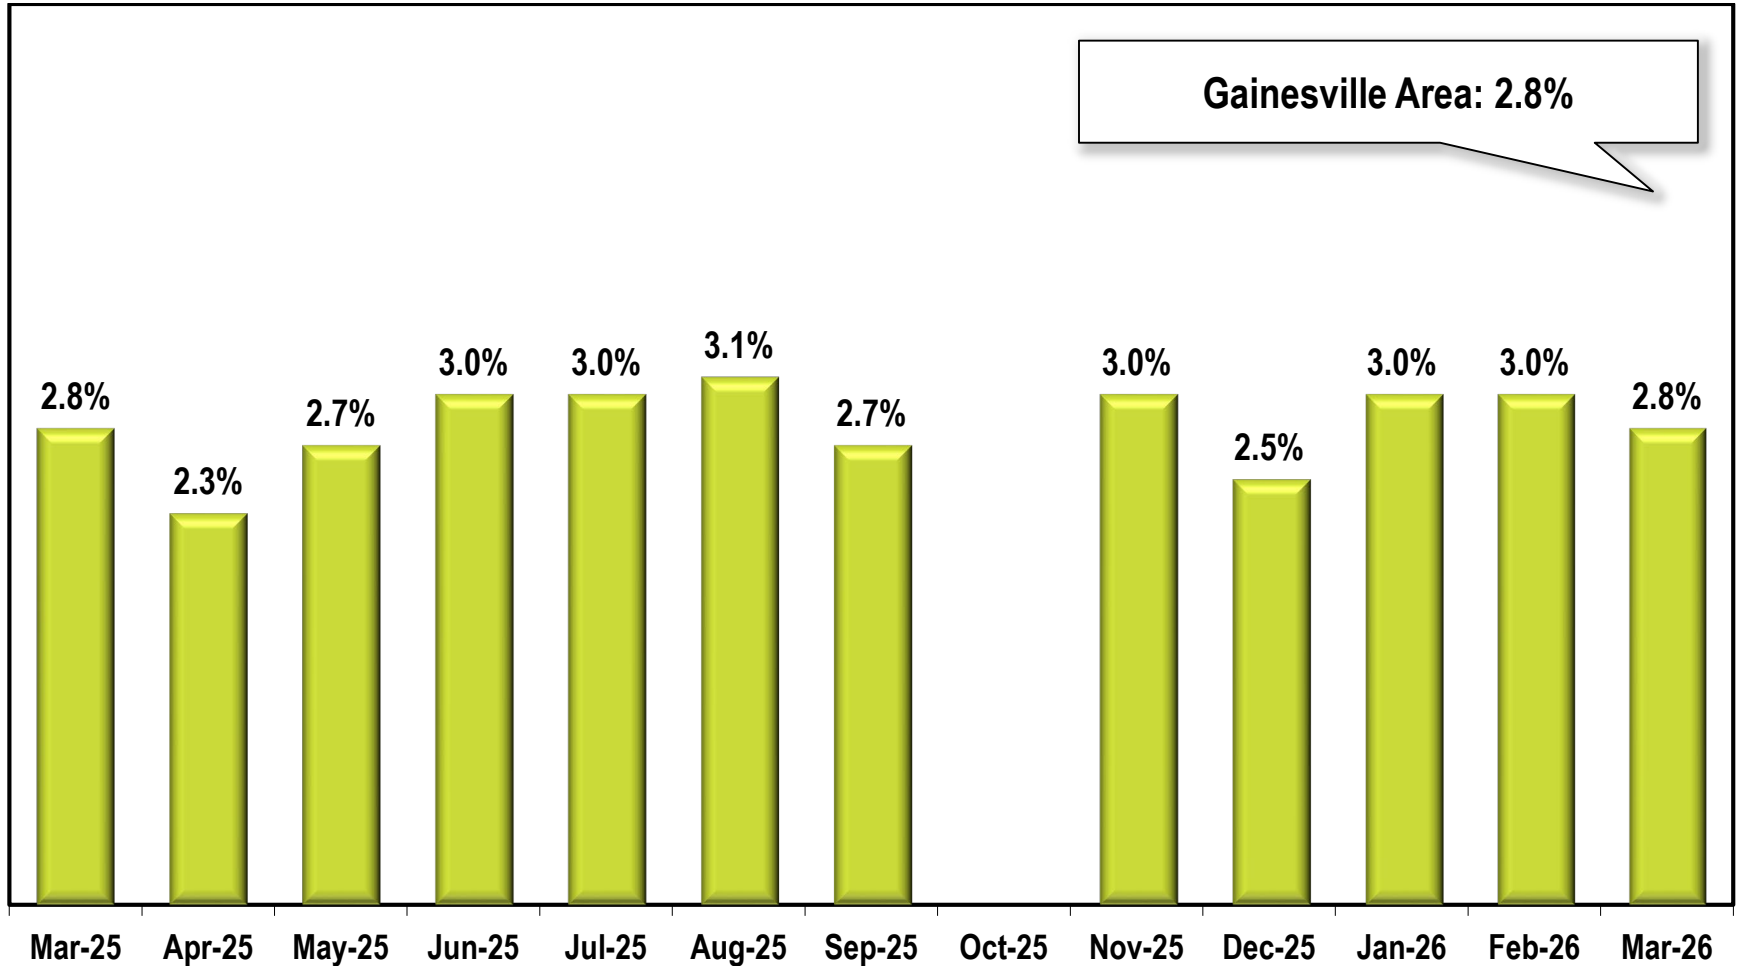

Gainesville Area Unemployment Rate

(Not Seasonally Adjusted)

Due to lapse in appropriations, October 2025 data is missing.

Note: Gainesville Area includes Hall County.

Source: Georgia Department of Labor – Bárbara Rivera Holmes, Commissioner