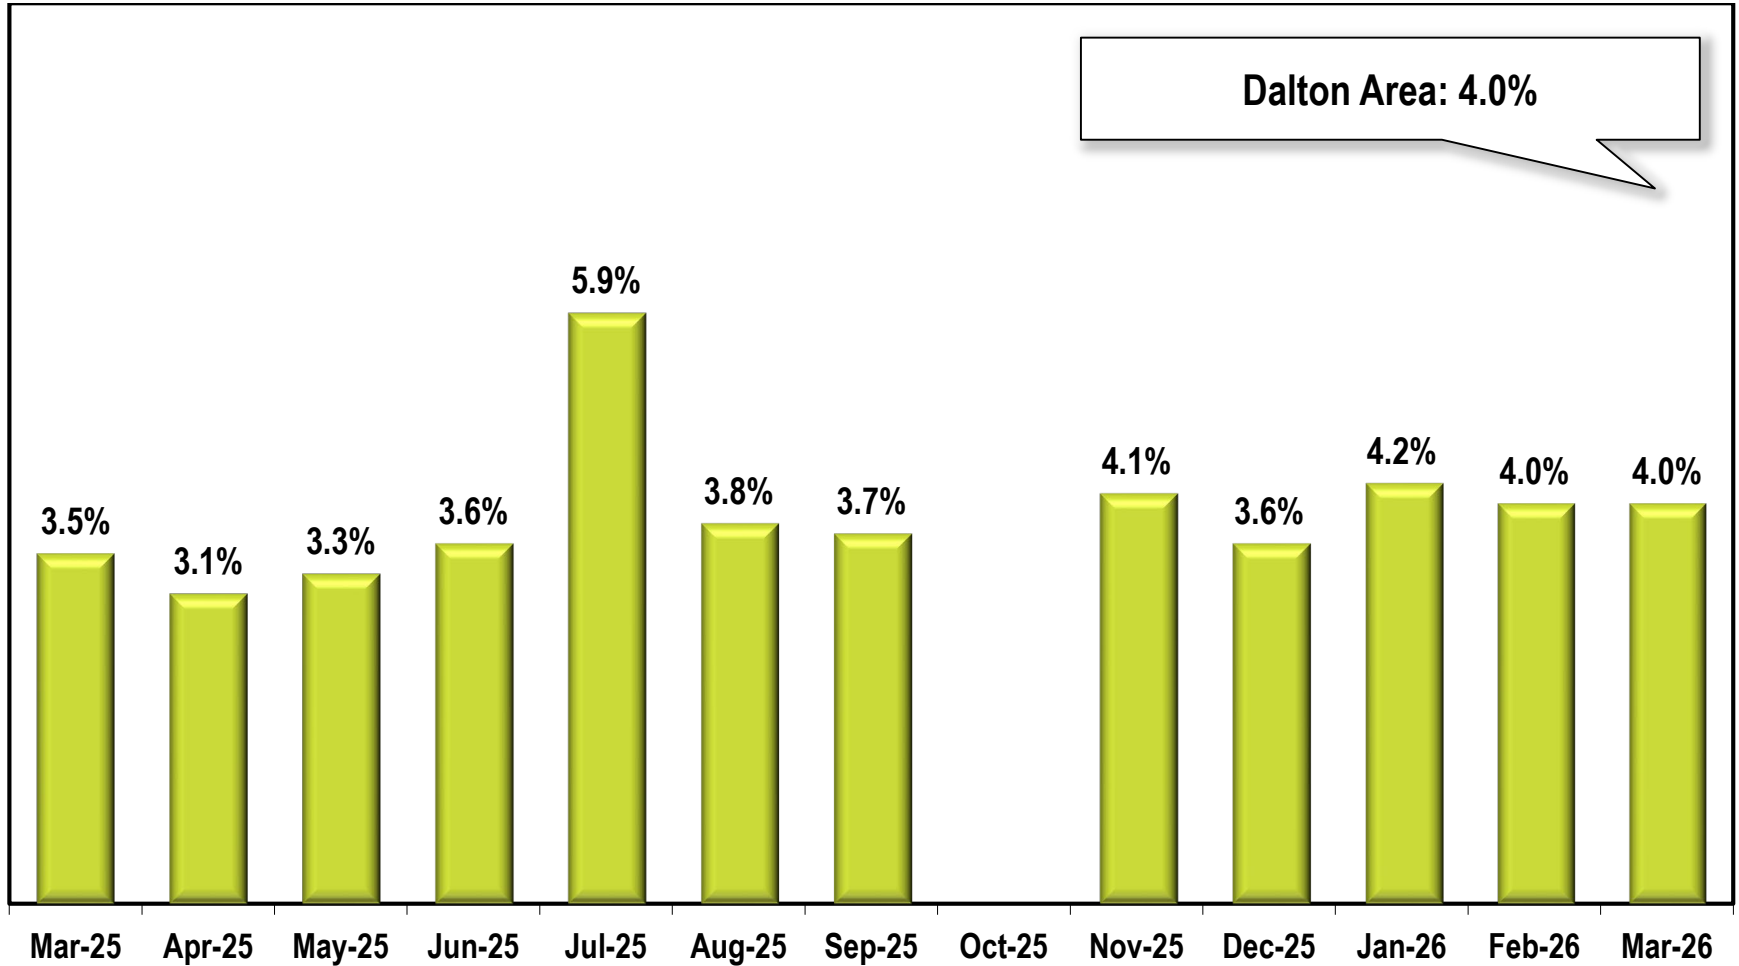

Dalton Area Unemployment Rate

(Not Seasonally Adjusted)

Due to lapse in appropriations, October 2025 data is missing.

Note: Dalton Area includes Murray and Whitfield counties.

Source: Georgia Department of Labor – Bárbara Rivera Holmes, Commissioner