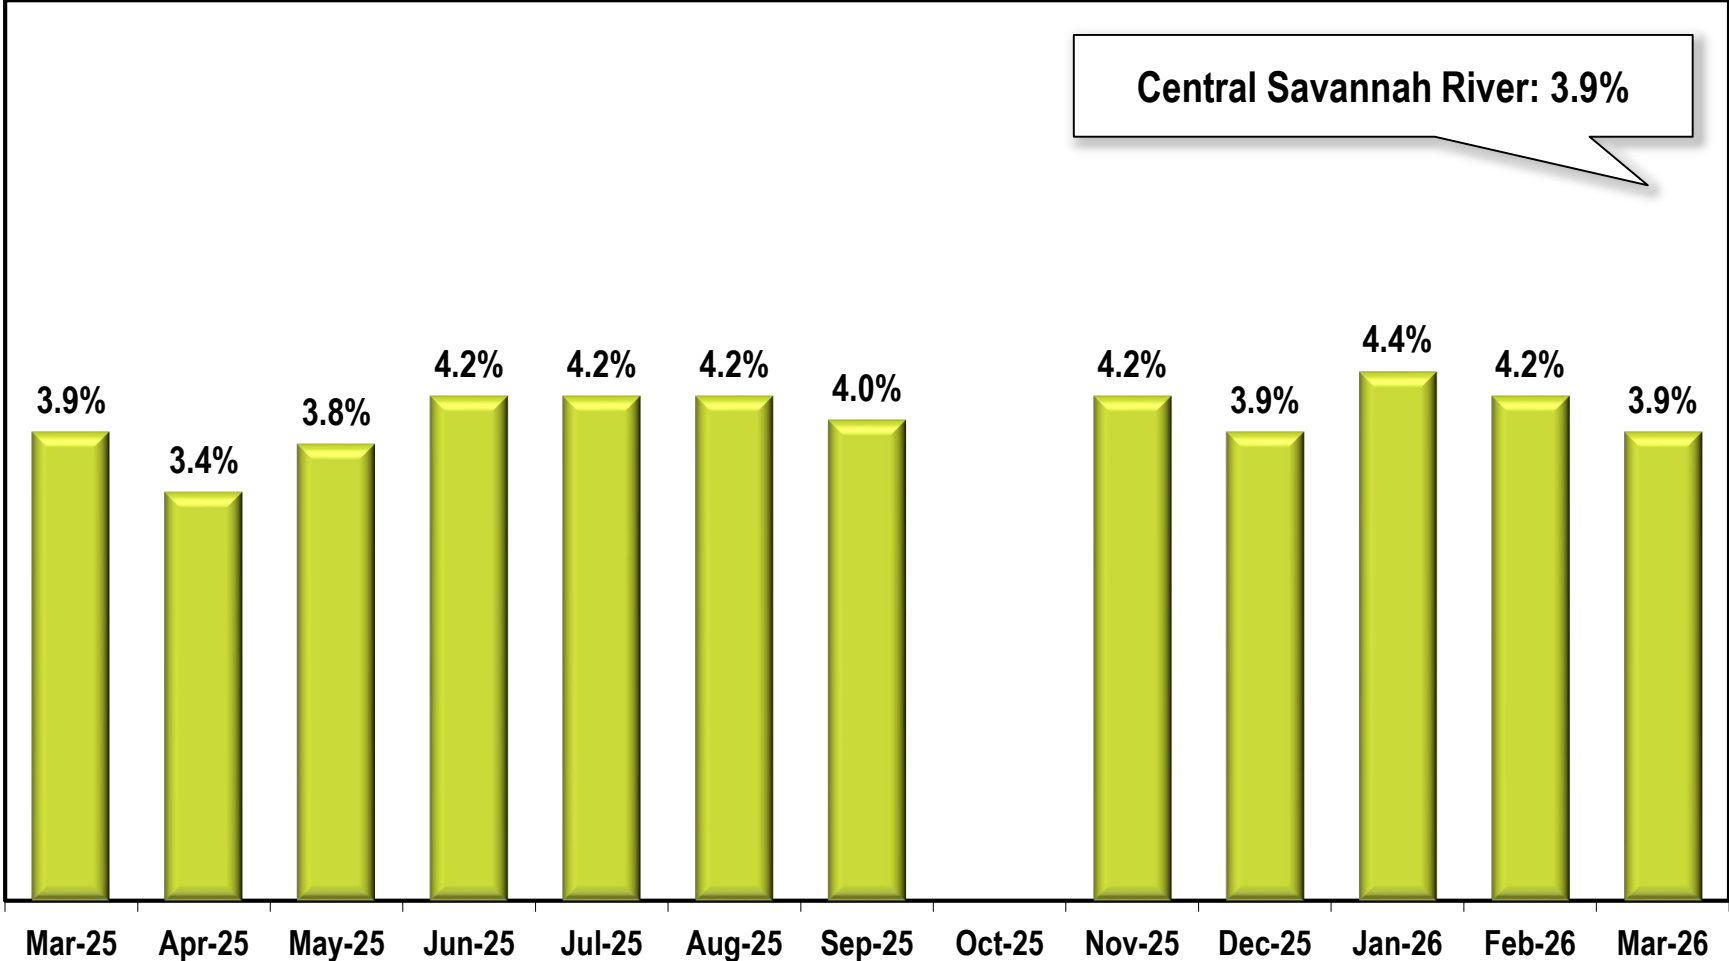

Central Savannah River Area Unemployment Rate

(Not Seasonally Adjusted)

Due to lapse in appropriations, October 2025 data is missing.

Note: Central Savannah River Region includes Burke, Columbia, Glascock, Hancock, Jefferson, Jenkins, McDuffie, Richmond, Taliaferro, Warren, Washington, and Wilkes counties.