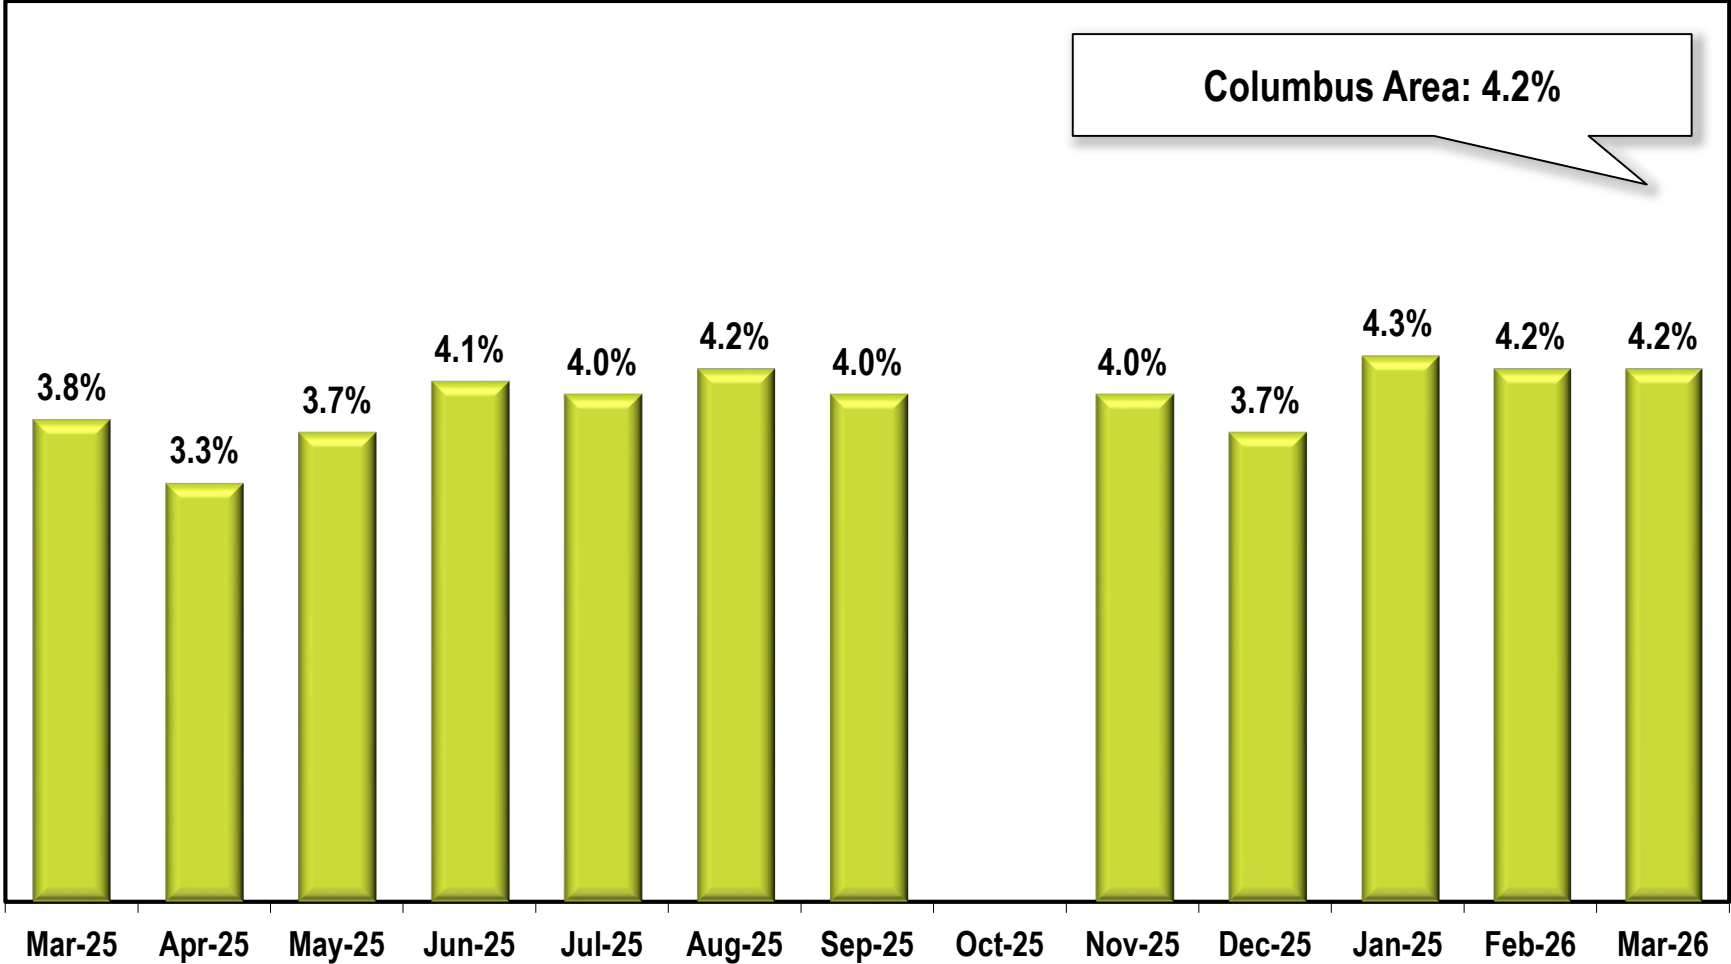

Columbus Area Unemployment Rate

(Not Seasonally Adjusted)

Due to lapse in appropriations, October 2025 data is missing.

Note: Columbus Area includes Chattahoochee, Harris, Marion, Muscogee, Stewart, and Russell (Alabama) counties.