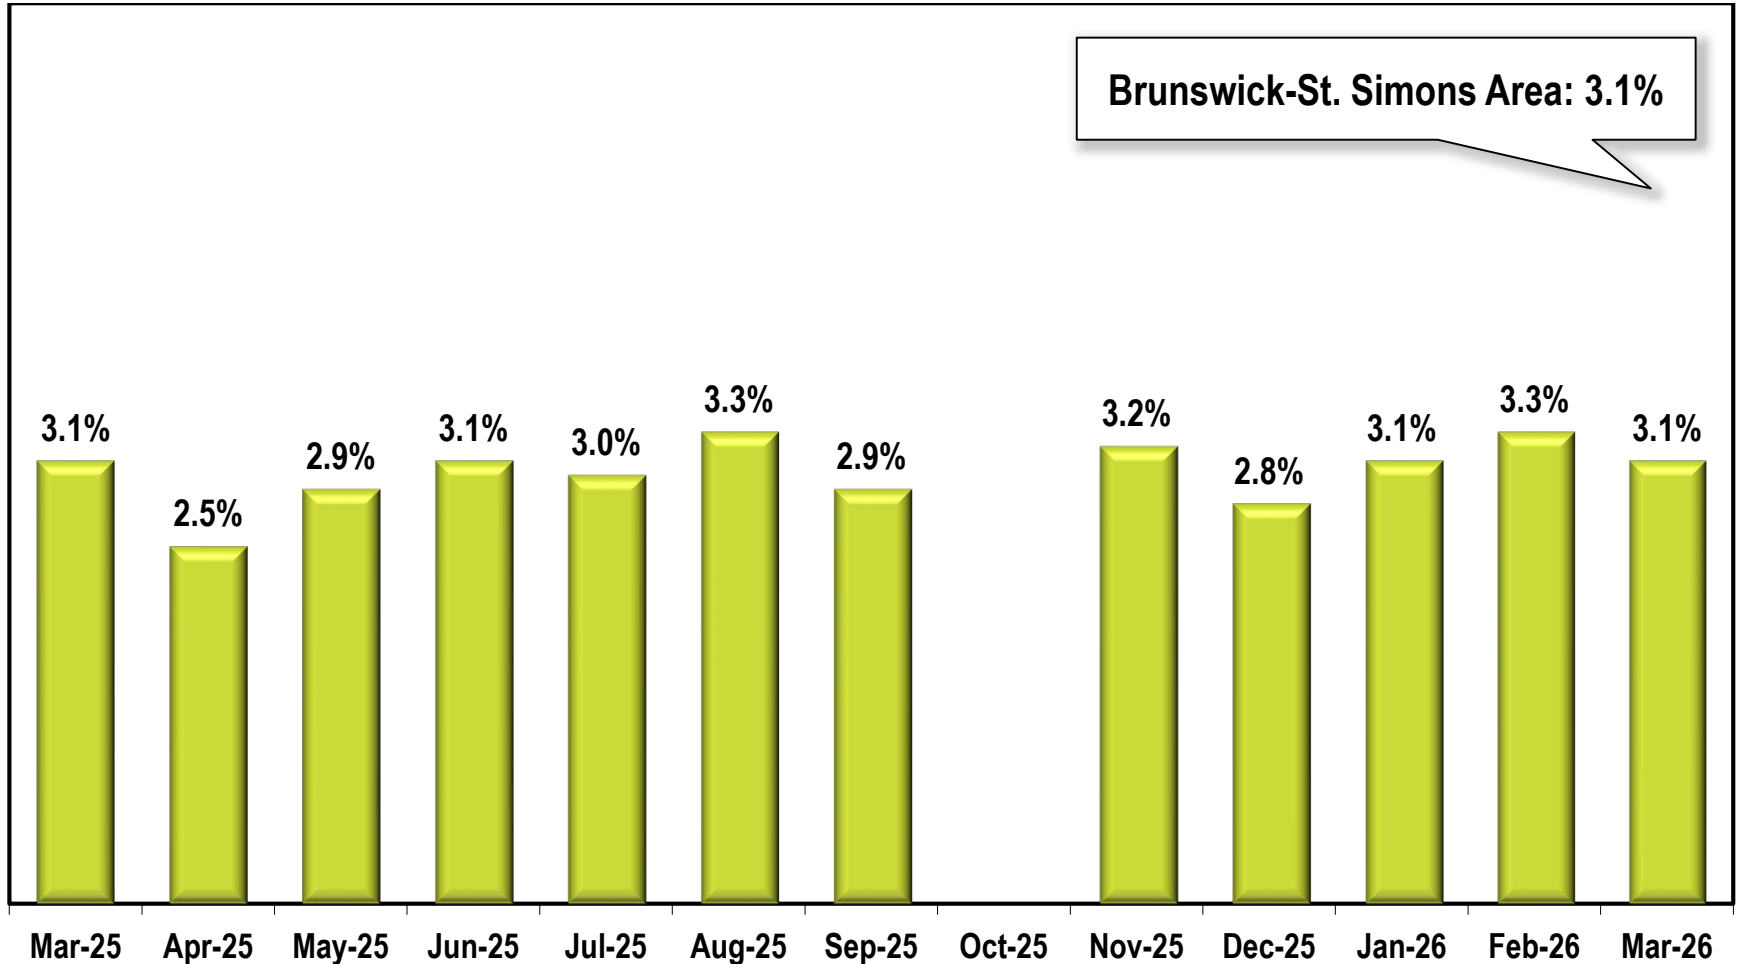

Brunswick-St. Simons Area Unemployment Rate

(Not Seasonally Adjusted)

Due to lapse in appropriations, October 2025 data is missing.

Note: Brunswick Area includes Brantley, Glynn, and McIntosh counties.

Source: Georgia Department of Labor – Bárbara Rivera Holmes, Commissioner