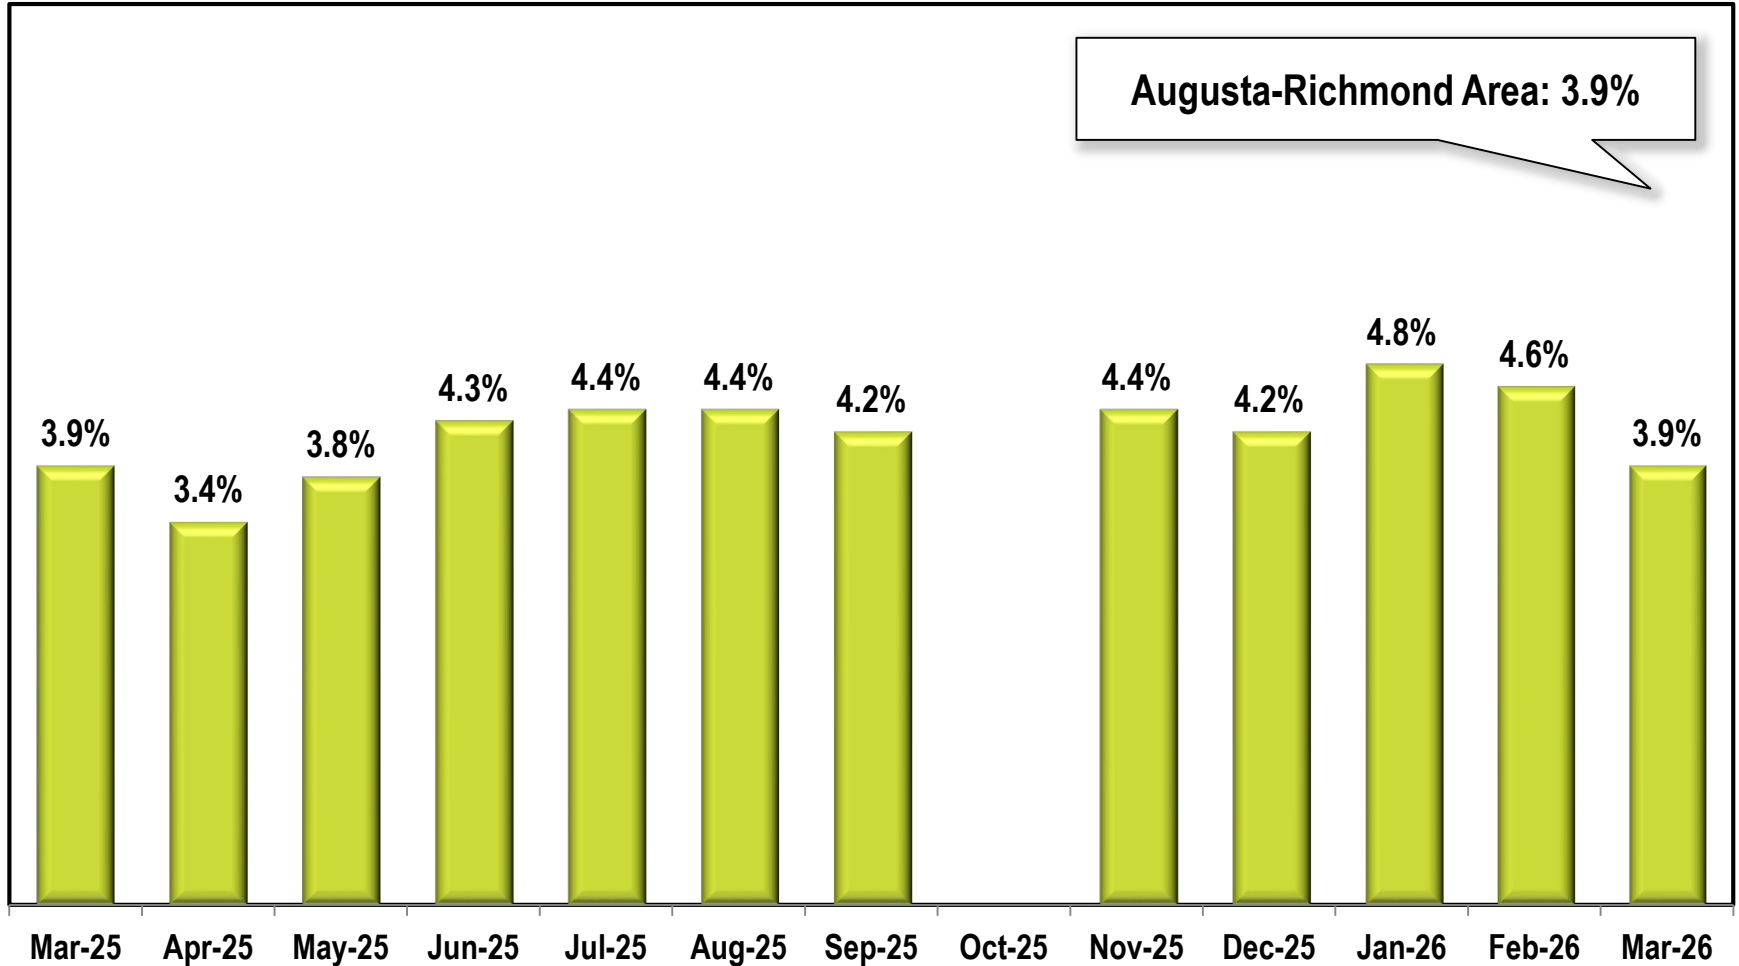

# Augusta-Richmond Area Unemployment Rate

(Not Seasonally Adjusted)

Due to lapse in appropriations, October 2025 data is missing.

Note: Augusta-Richmond County Area includes Burke, Columbia, Lincoln, McDuffie, Richmond and Aiken, and Edgefield (South Carolina) counties.