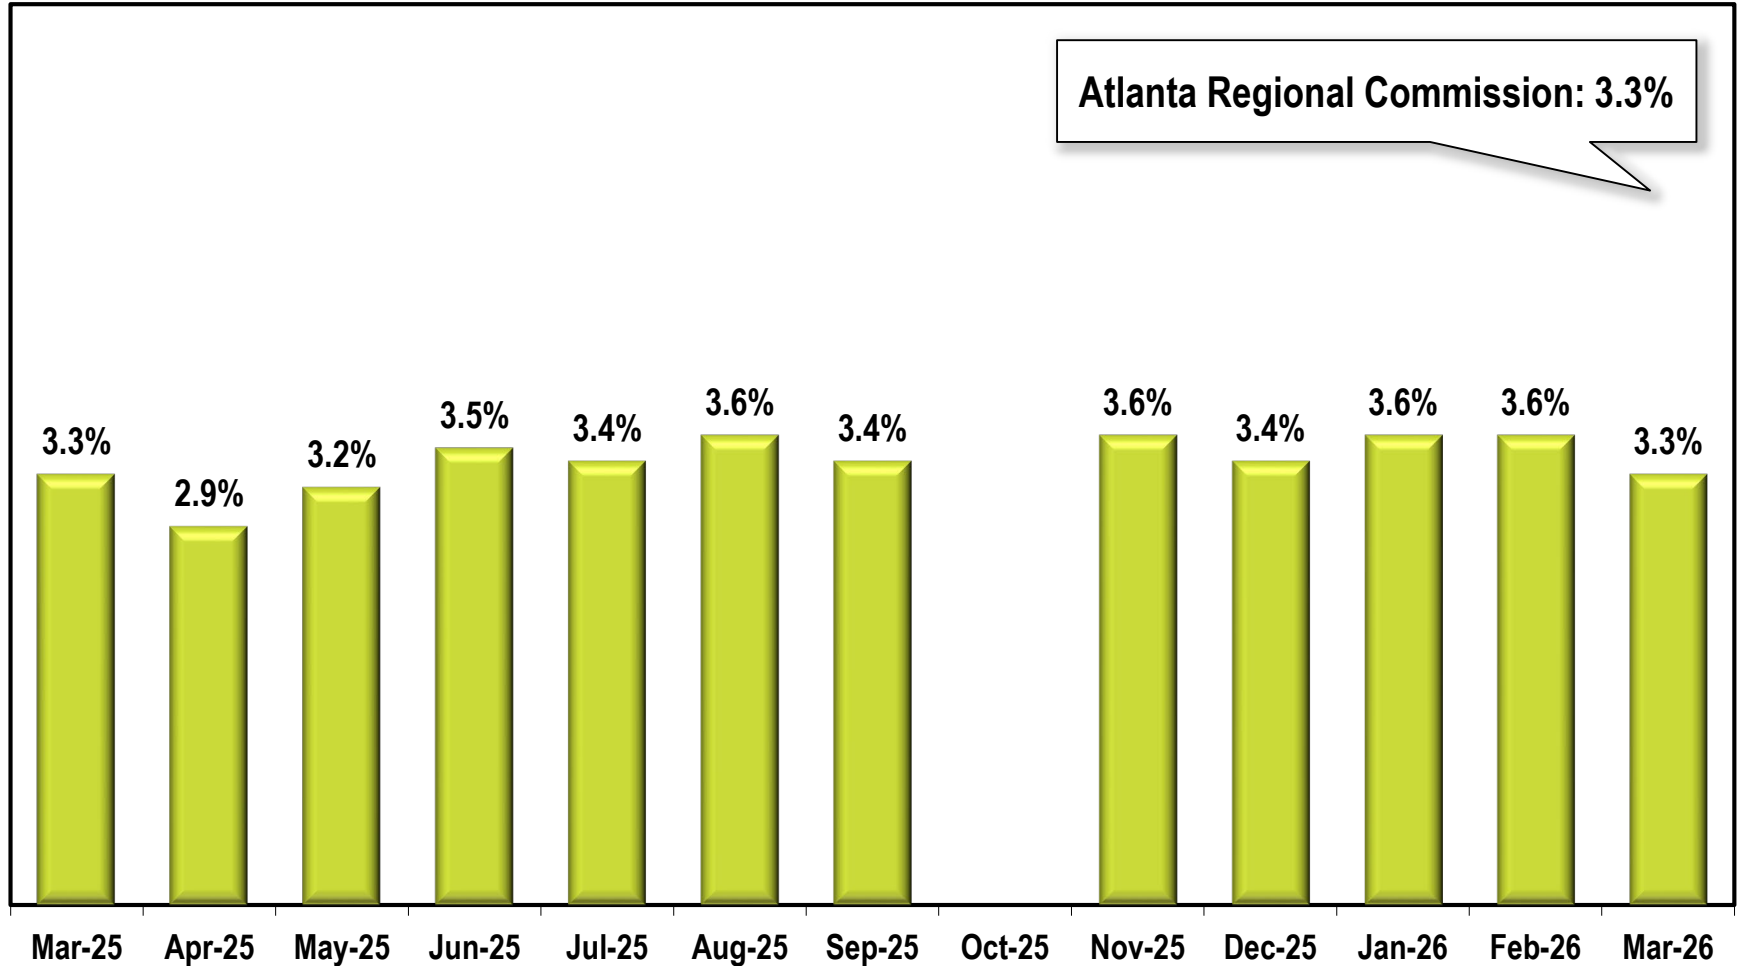

Atlanta Regional Commission Unemployment Rate (Not Seasonally Adjusted)

Due to lapse in appropriations, October 2025 data is missing.

Note: Atlanta Regional Commission includes Cherokee, Clayton, Cobb, DeKalb, Douglas, Fayette, Forsyth, Fulton, Gwinnett, Henry, and Rockdale counties.