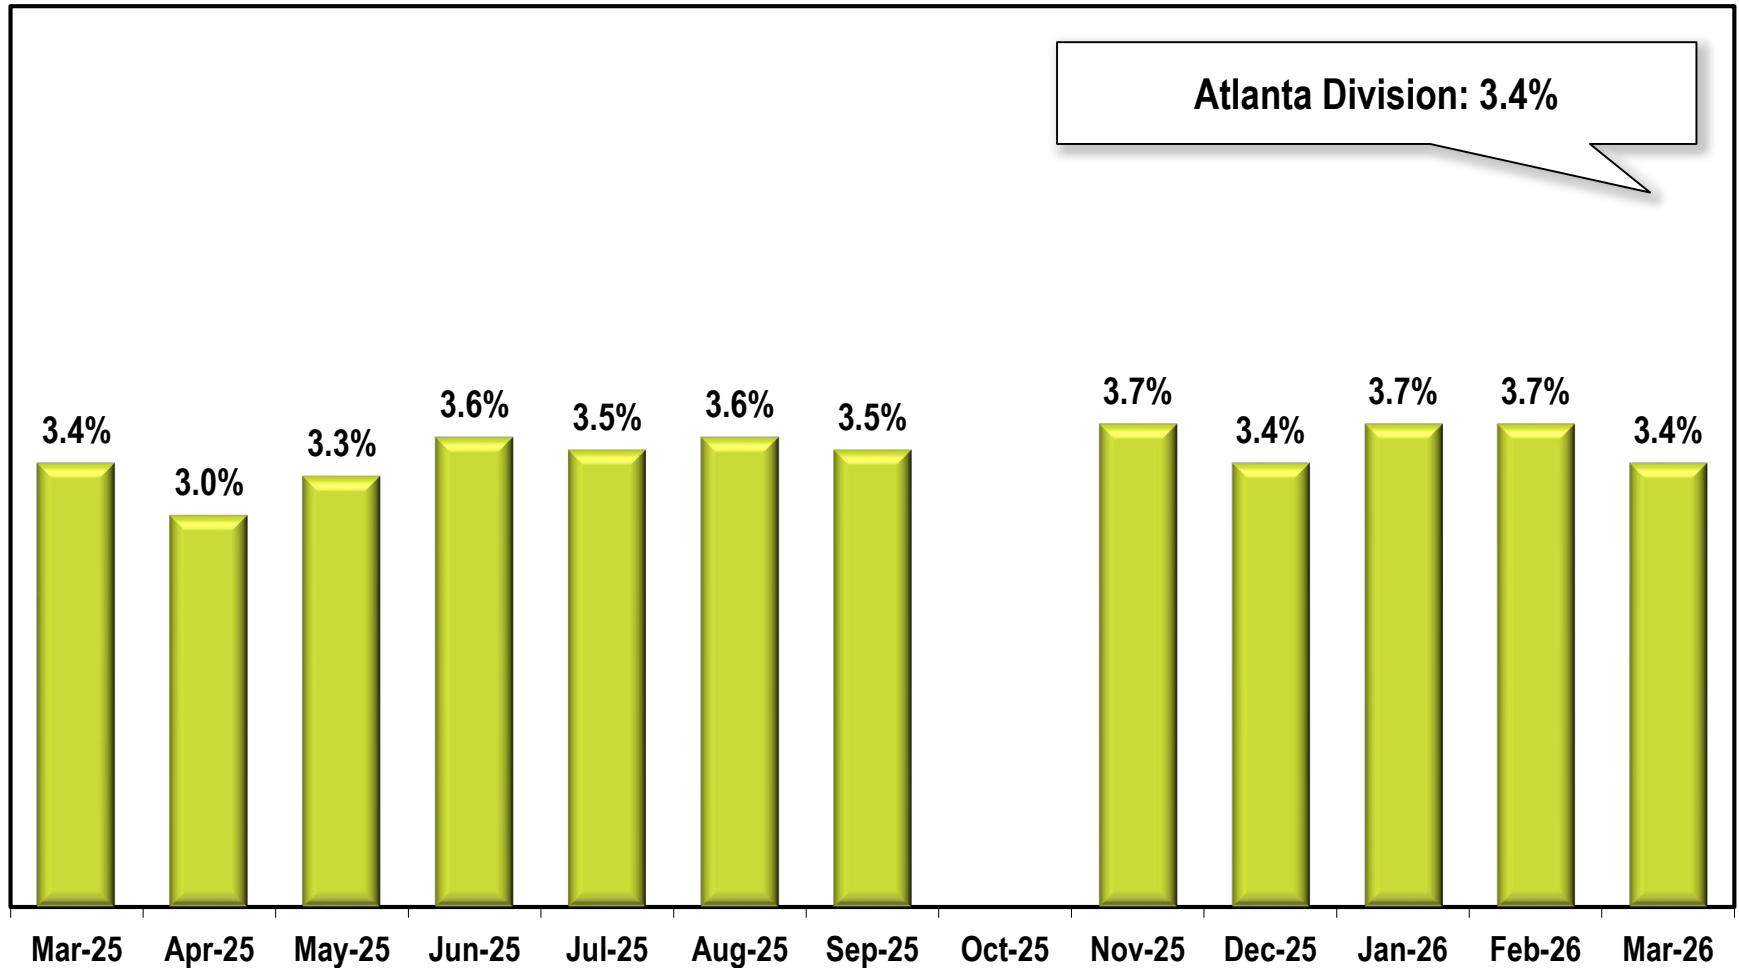

Atlanta Division Unemployment Rate (Not Seasonally Adjusted)

Due to lapse in appropriations, October 2025 data is missing.

Note: Atlanta Division includes Barrow, Butts, Carroll, Clayton, Coweta, Dawson, DeKalb, Douglas, Fayette, Forsyth, Fulton, Gwinnett, Heard, Henry, Jasper, Lumpkin, Meriwether, Morgan, Newton, Pickens, Pike, Rockdale, Spalding, and Walton counties.