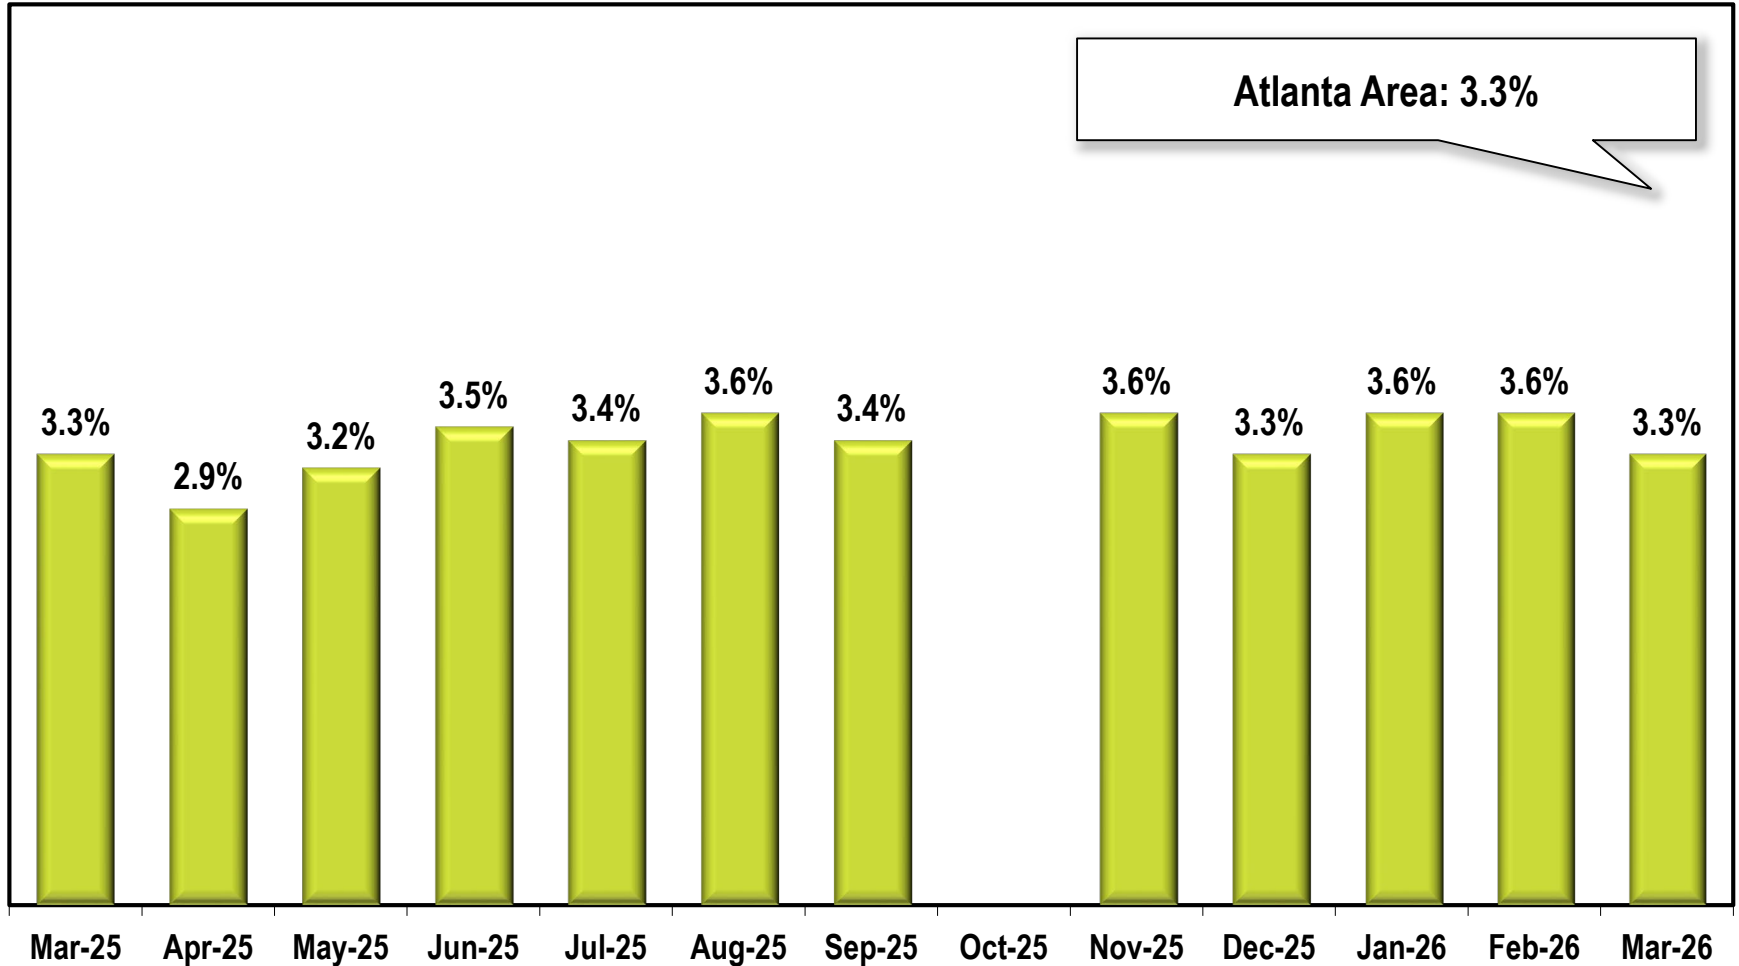

# Atlanta Area Unemployment Rate

(Not Seasonally Adjusted)

Due to lapse in appropriations, October 2025 data is missing.

Note: Atlanta Area includes Barrow, Bartow, Butts, Carroll, Cherokee, Clayton, Cobb, Coweta, Dawson, DeKalb, Douglas, Fayette, Forsyth, Fulton, Gwinnett, Haralson, Heard, Henry, Jasper, Lumpkin, Meriwether, Morgan, Newton, Paulding, Pickens, Pike, Rockdale, Spalding, and Walton counties.