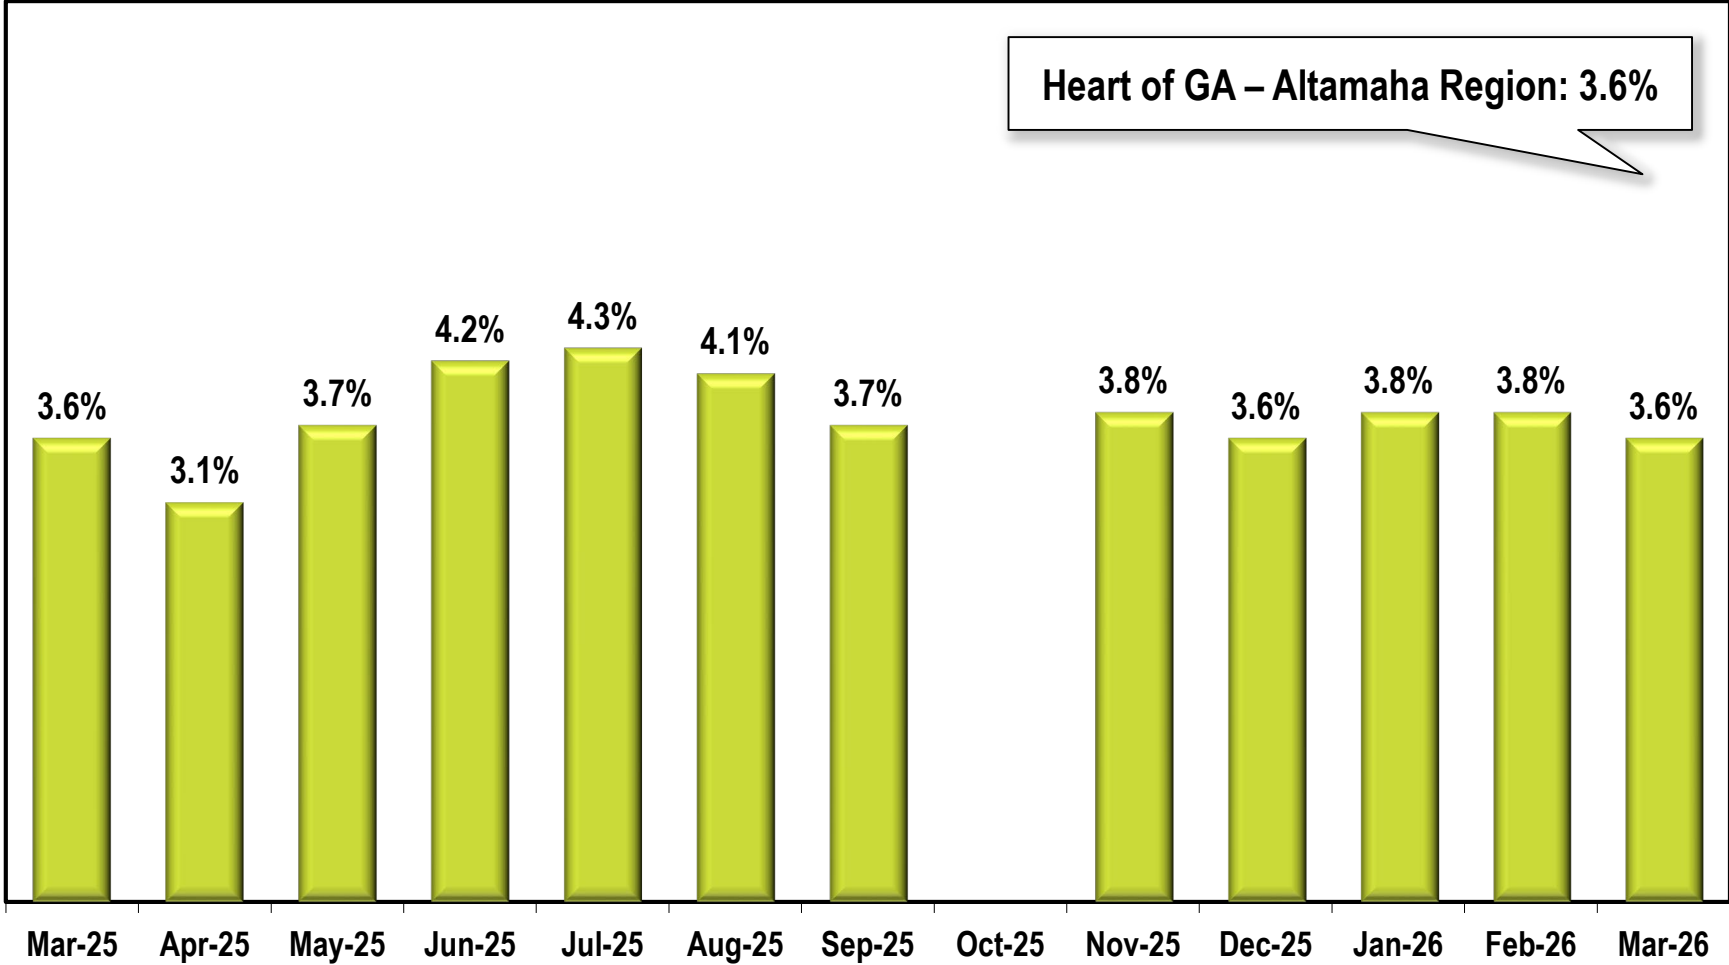

Heart of GA-Altamaha Area Unemployment Rate

(Not Seasonally Adjusted)

Heart of GA – Altamaha Region: 3.6%

Due to lapse in appropriations, October 2025 data is missing.

Note: Heart of Georgia - Altamaha Region includes Appling, Bleckley, Candler, Dodge, Emanuel, Evans, Jeff Davis, Johnson, Laurens, Montgomery, Tattnall, Telfair, Toombs, Treutlen, Wayne, Wheeler, and Wilcox counties.