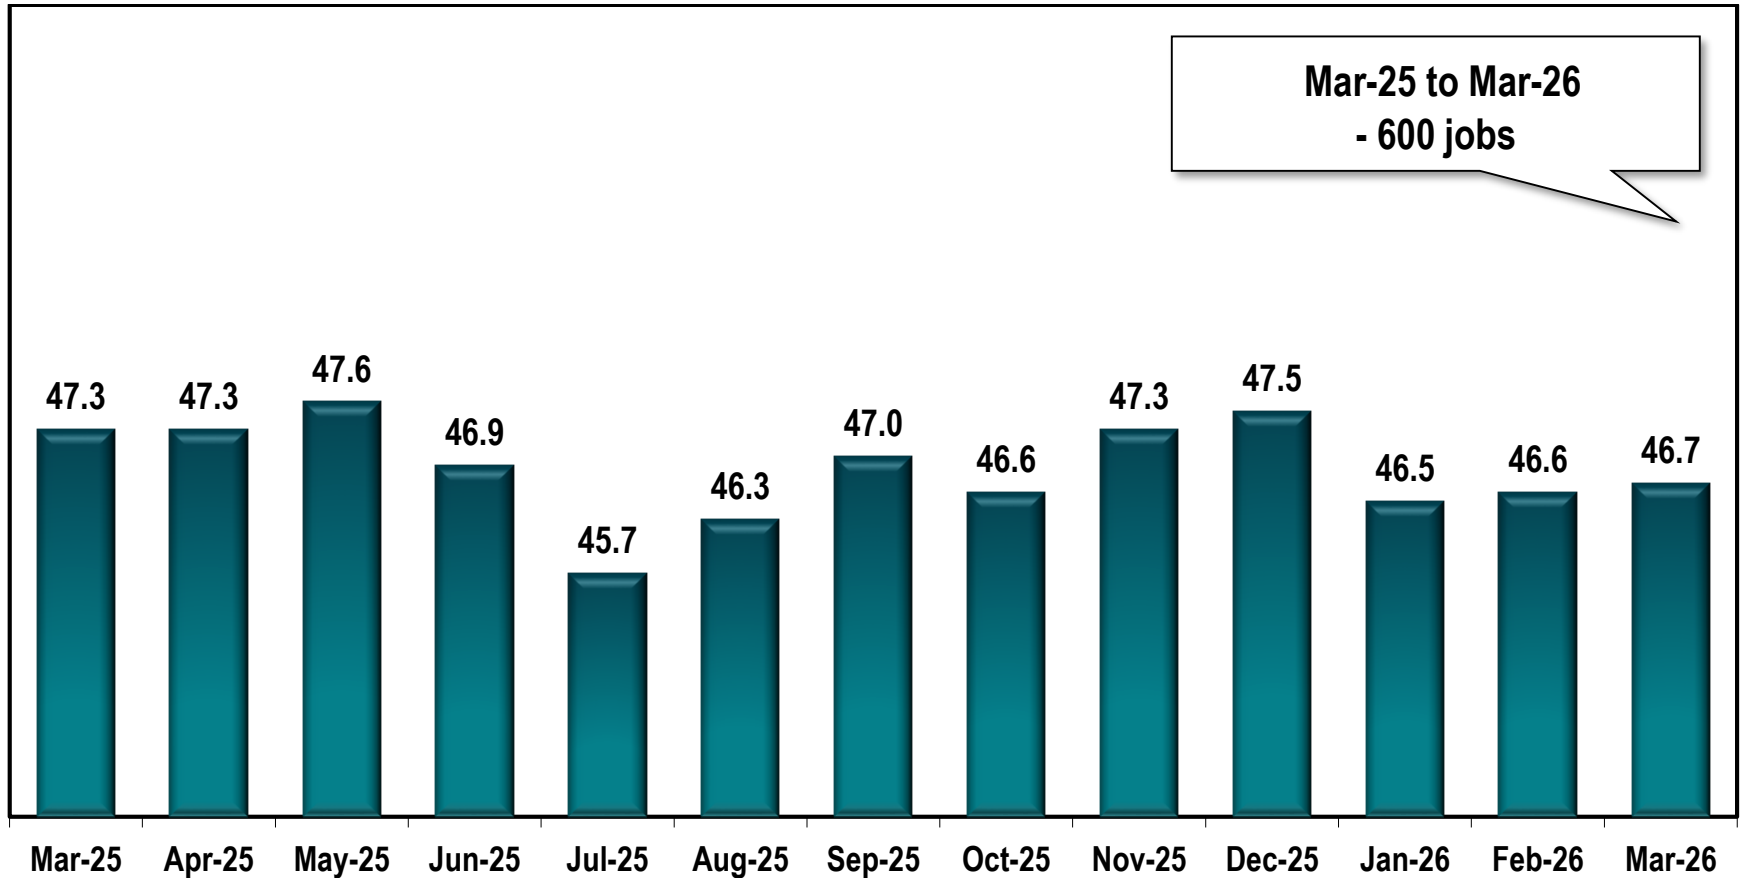

# Rome MSA Employment

(In Thousands)

Note: Rome MSA comprises Floyd county.

Source: Georgia Department of Labor - Bárbara Rivera Holmes, Commissioner