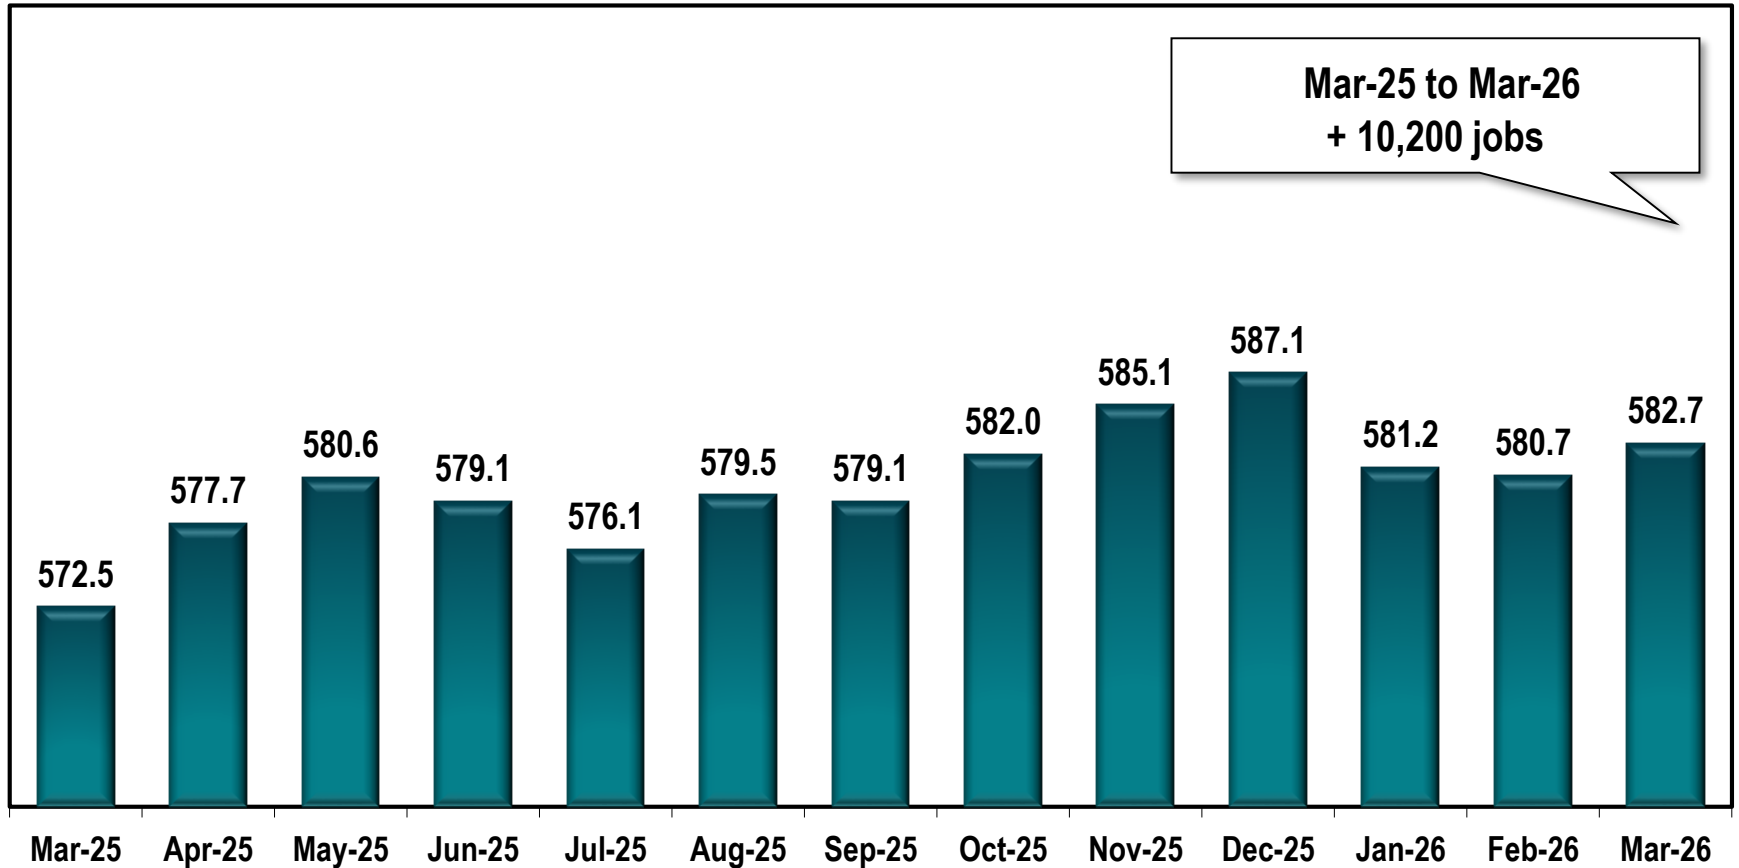

Marietta MD Employment

(In Thousands)

Note: Marietta MD includes Bartow, Cherokee, Cobb, Haralson and Paulding counties.

Source: Georgia Department of Labor - Bárbara Rivera Holmes, Commissioner