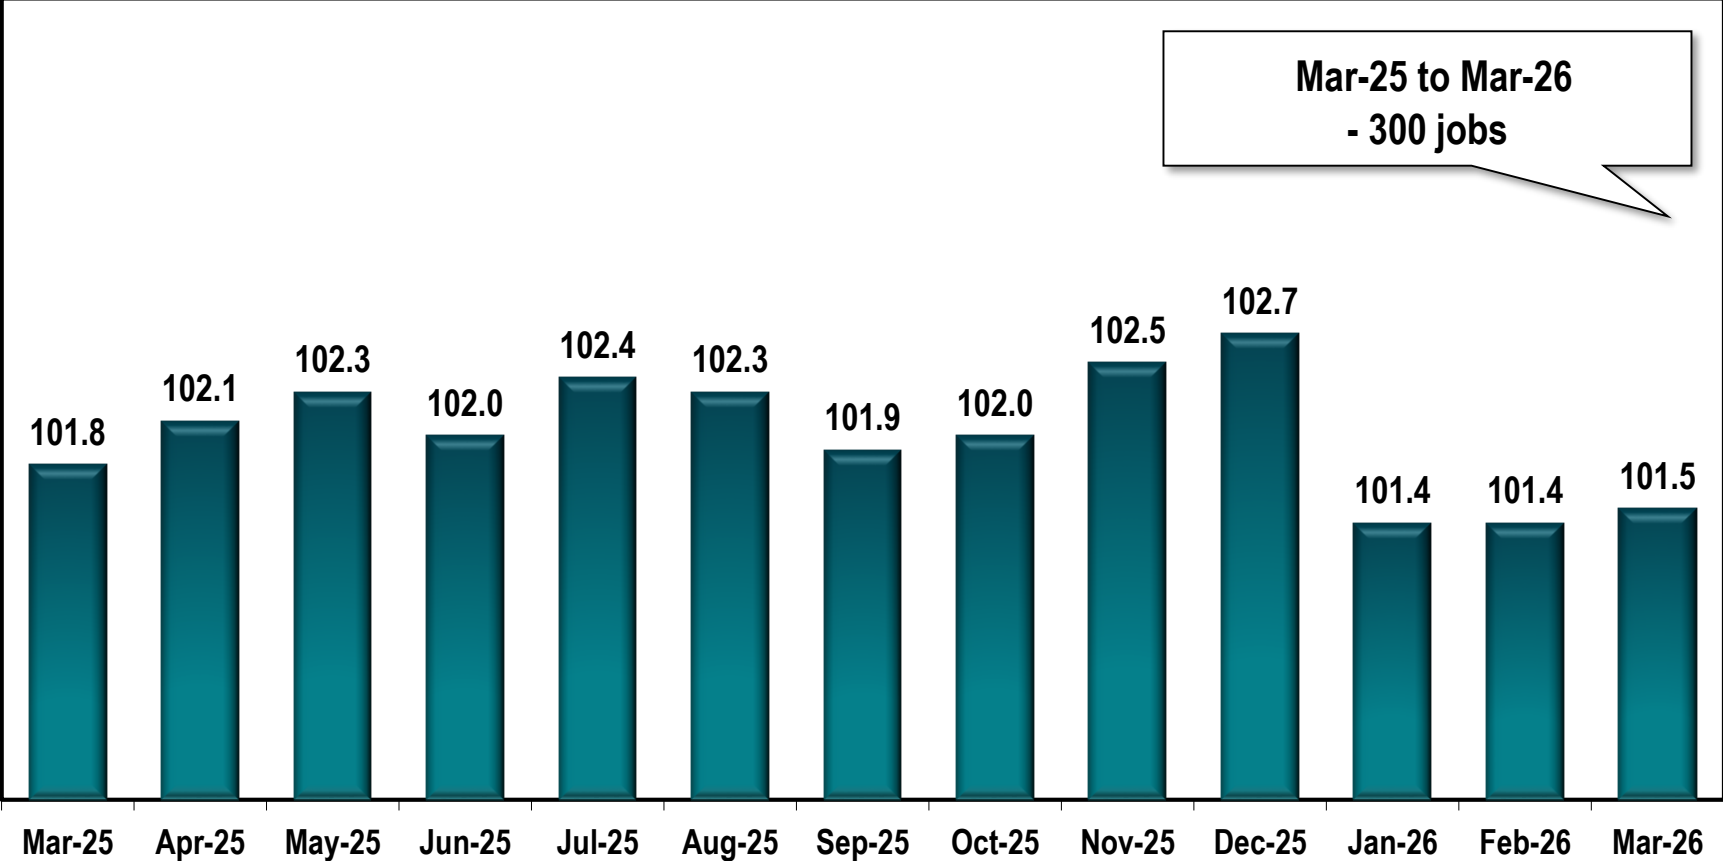

Macon-Bibb MSA Employment

(In Thousands)

Note: Macon MSA includes Bibb, Crawford, Jones, Monroe and Twiggs counties.

Source: Georgia Department of Labor - Bárbara Rivera Holmes, Commissioner