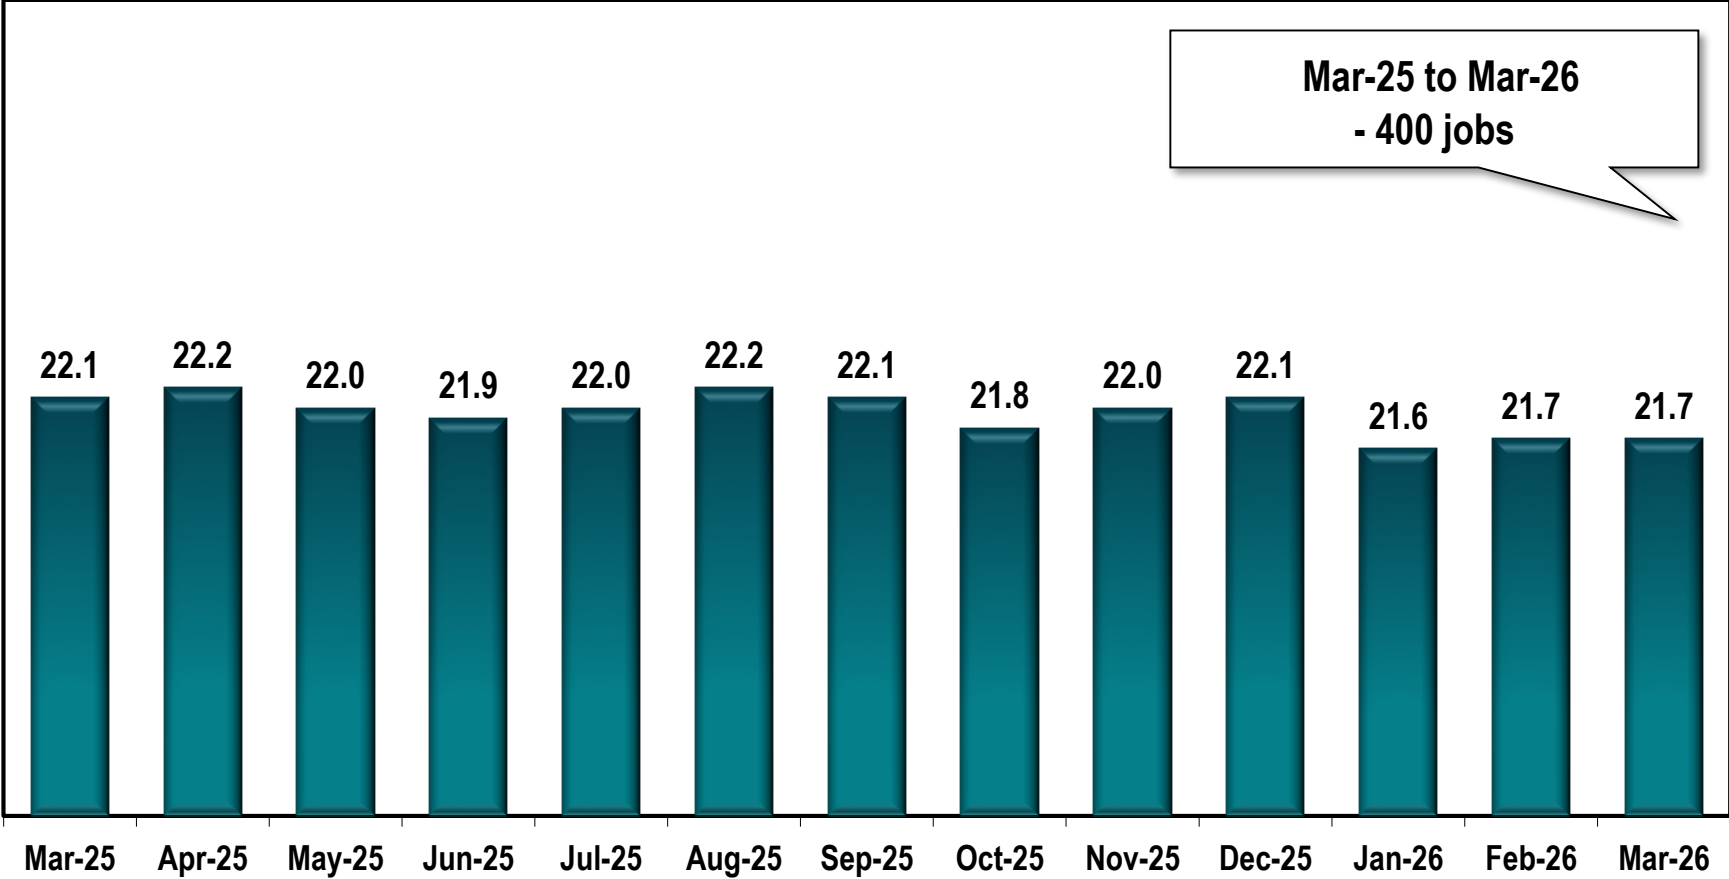

Hinesville MSA Employment

(In Thousands)

Note: Hinesville MSA includes Liberty and Long counties.

Source: Georgia Department of Labor - Bárbara Rivera Holmes, Commissioner