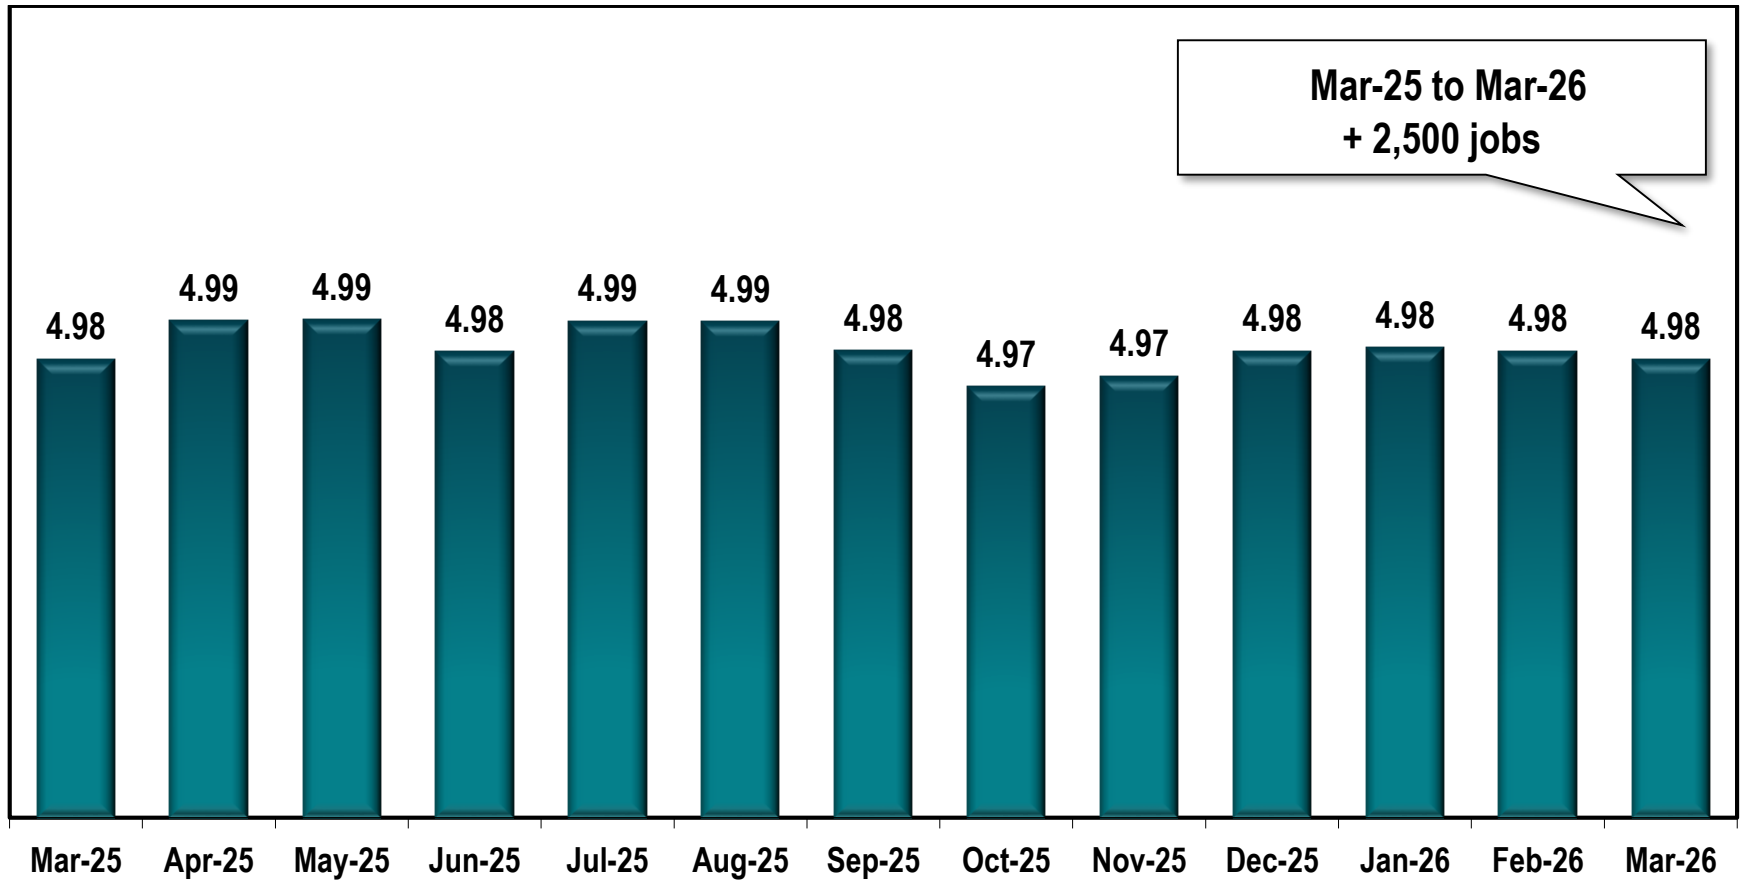

Georgia Employment

Seasonally Adjusted
(In Millions)

Source: Georgia Department of Labor - Bárbara Rivera Holmes, Commissioner